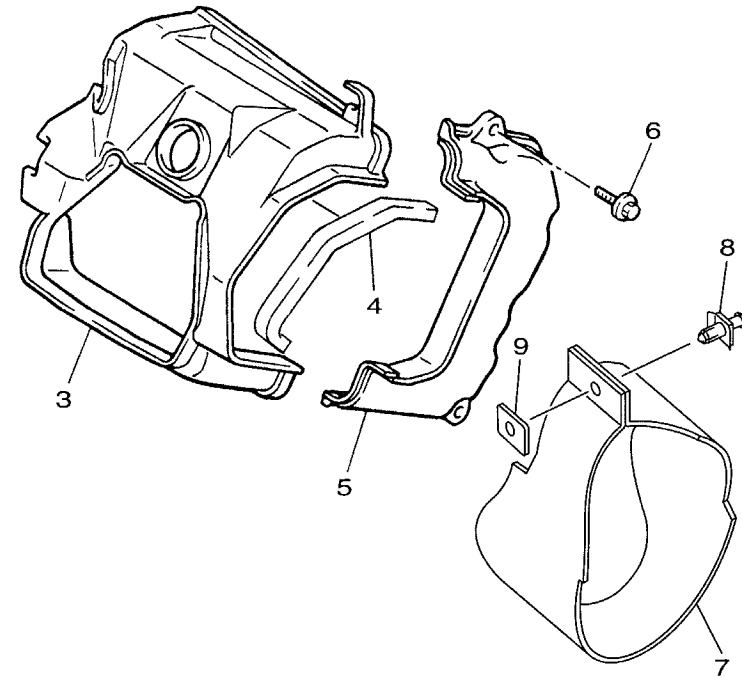

AIR SHROUD & FAN

Ref No.	Part Number	Description	Qty	Remarks
1	JN6-12621-02-00	CASE, FAN	1	
2	95802-06020-00	BOLT, FLANGE	4	
3	JN6-12651-01-00	AIR SHROUD, CYLINDER 1	1	
4	JR7-12658-00-00	DAMPER, AIR SHROUD 1	1	
5	JN6-12652-00-00	AIR SHROUD, CYLINDER 2	1	
6	95802-06020-00	BOLT, FLANGE	2	
7	J0B-E2691-00-00	DUCT 1	1	
8	90269-10001-00	RIVET	1	
9	JR7-12634-00-00	PLATE 2	1	

J0B1110-S040