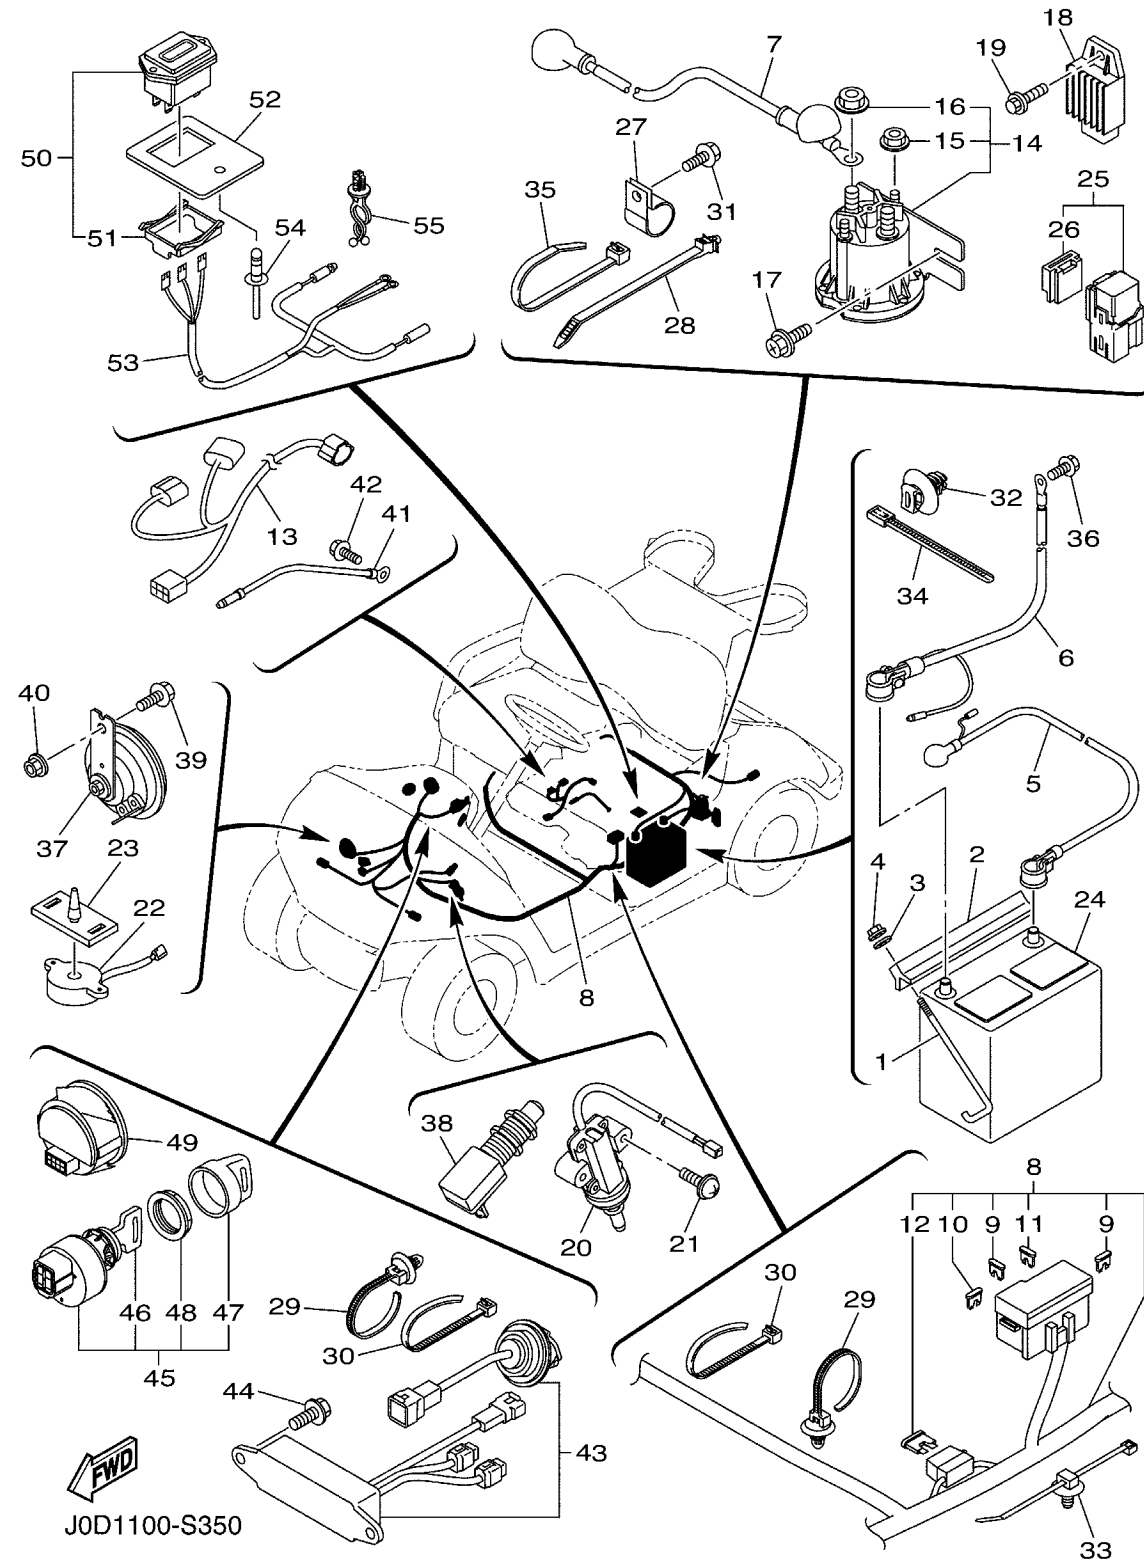

ELECTRICAL 2

Ref No.	Part Number	Description	Qty	Remarks
42	95822-06012-00	BOLT, FLANGE	1	
43	J0D-H21E0-01-00	USB ASSY	1	
44	90119-06868-00	BOLT, WITH WASHER	2	
45	JW6-H2510-00-00	MAIN SWITCH ASSY	1	
46	JU6-H2511-10-00	. .KEY, MAIN SWITCH	2	
47	5UG-H2579-00-00	. .CAP, KEY	1	
48	JU6-H2569-00-00	. .NUT, MAIN SWITCH	1	
49	JC0-H351C-10-00	GAUGE 1	1	
50	JN6-H351C-10-00	GAUGE 1	1	AP
51	JW1-H1128-00-00	. .CLAMP	1	AP
52	J0B-F4881-00-00	BRKT., METER	1	AP
53	JW1-H2386-10-00	EXTENSION, WIRE HARNESS	1	AP
54	JW7-K7329-00-00	RIVET	1	AP
55	90464-12836-00	CLAMP	1	AP