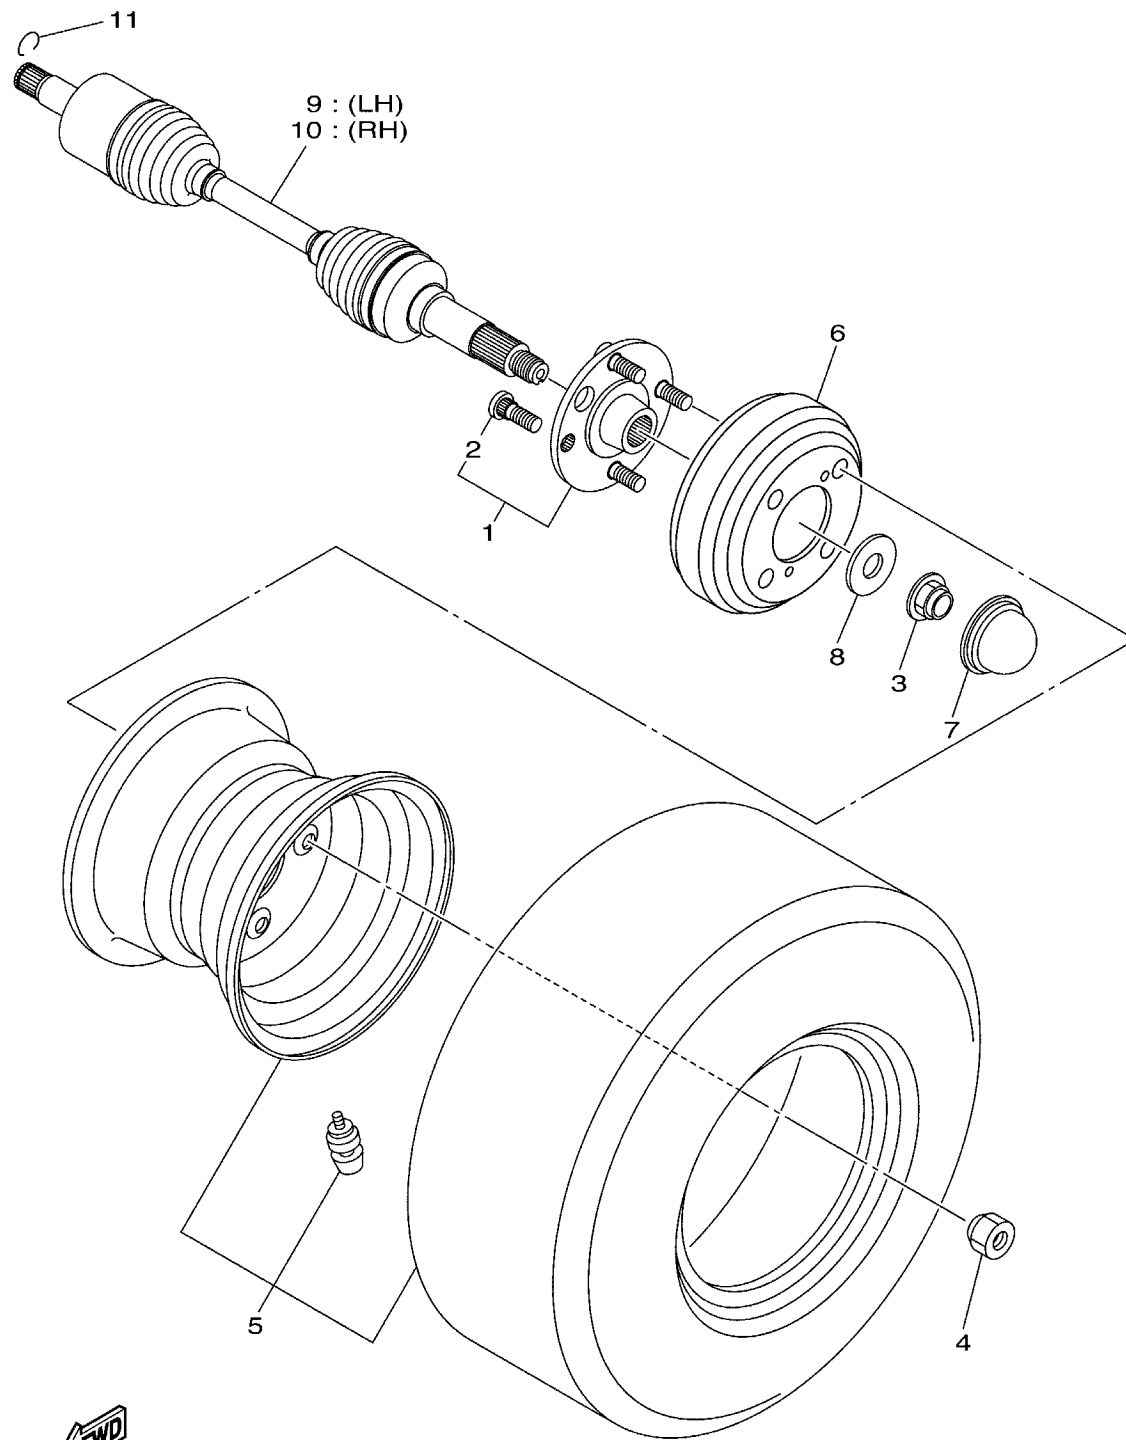

REAR AXLE & WHEEL

Ref No.	Part Number	Description	Qty	Remarks
1	J0B-F5310-01-00	HUB ASSY	2	
2	90114-12004-00	. .BOLT, SERRATION	4	
3	90179-20016-00	NUT	2	
4	90179-12262-00	NUT	8	
5	JC1-F5100-01-00	WHEEL ASSY (205/65-10 4P)	2	
6	JW3-G6521-00-00	.DRUM	2	
7	JW8-F5118-00-00	COVER, HUB DUST	2	
8	90201-20035-00	WASHER, PLATE	2	
9	J0B-F518F-00-00	DRIVE SHAFT ASSY	1	
10	J0B-F518G-00-00	DRIVE SHAFT ASSY	1	
11	93450-22119-00	CIRCLIP	2	

J0D1100-S240