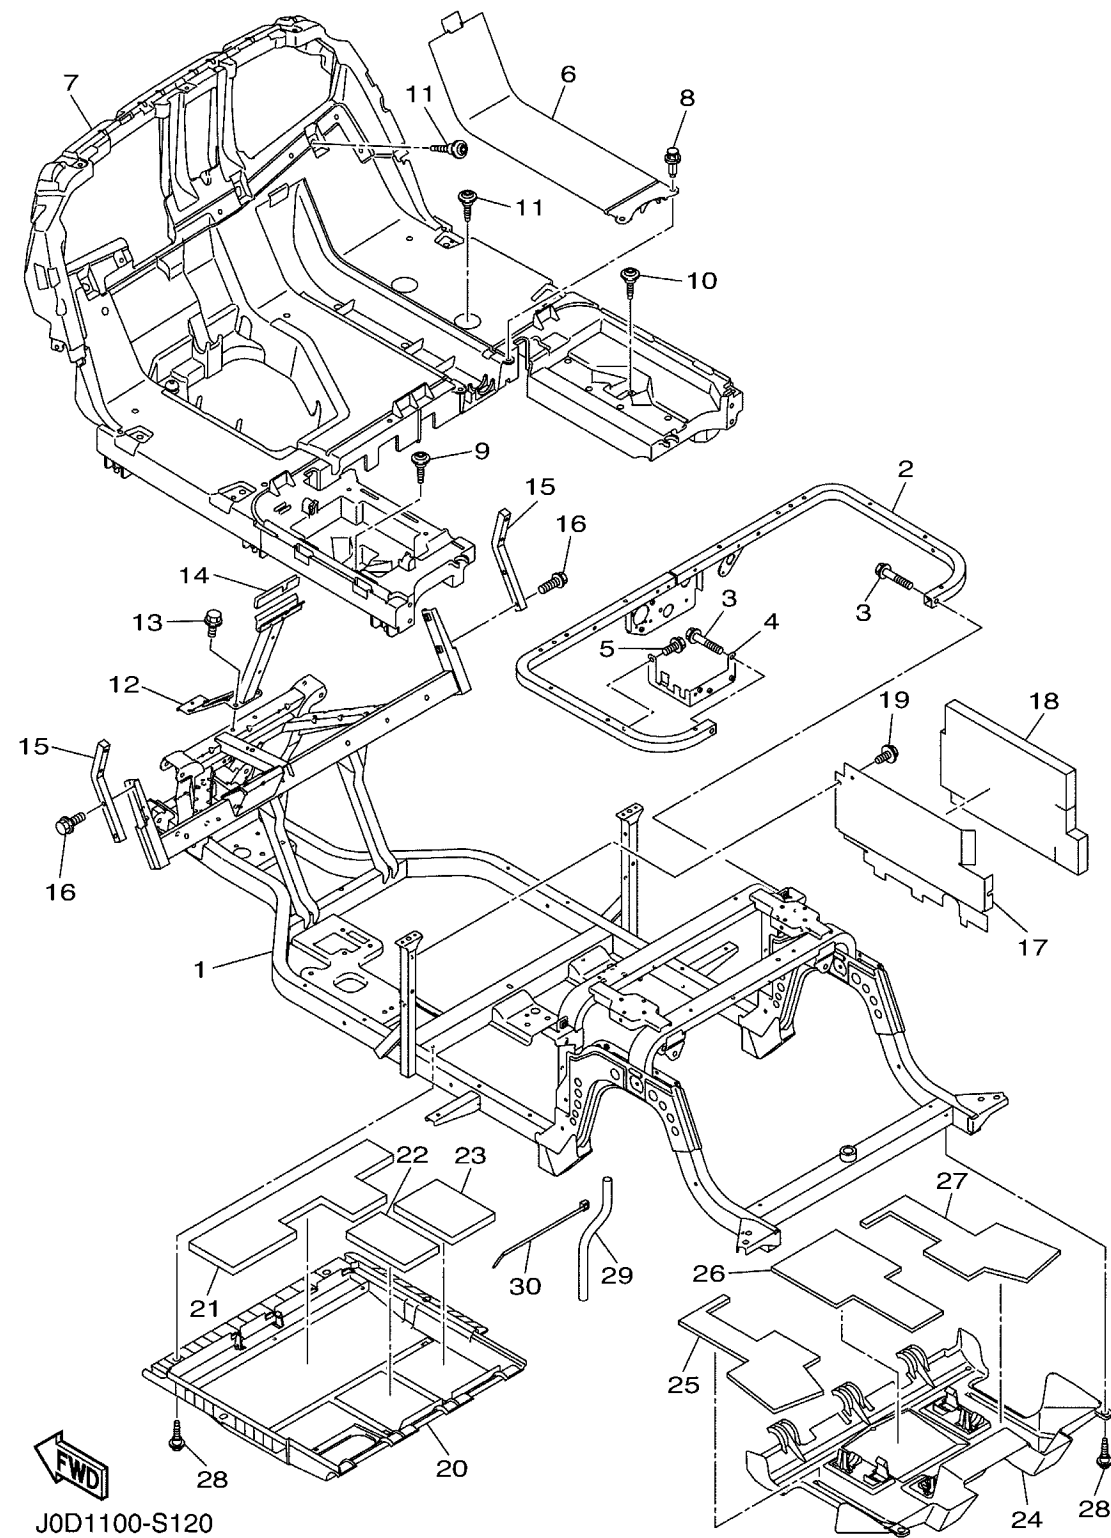

FRAME

Ref No.	Part Number	Description	Qty	Remarks
21	J0B-K8256-00-00	PAD, SILENCER 6	1	
22	J0B-K8257-00-00	PAD, SILENCER 7	1	
23	J0B-K8258-00-00	PAD, SILENCER 8	1	
24	J0B-F3133-02-00	COVER, LOWER 2	1	
25	J0B-K8259-00-00	PAD, SILENCER 9	1	
26	J0B-K825A-00-00	PAD, SILENCER 10	1	
27	J0B-K825E-00-00	PAD, SILENCER 11	1	
28	J0B-F1738-00-00	BOLT	6	
29	J0B-F125J-00-00	PIPE, DRAIN	2	
30	90464-76800-00	CLAMP	2