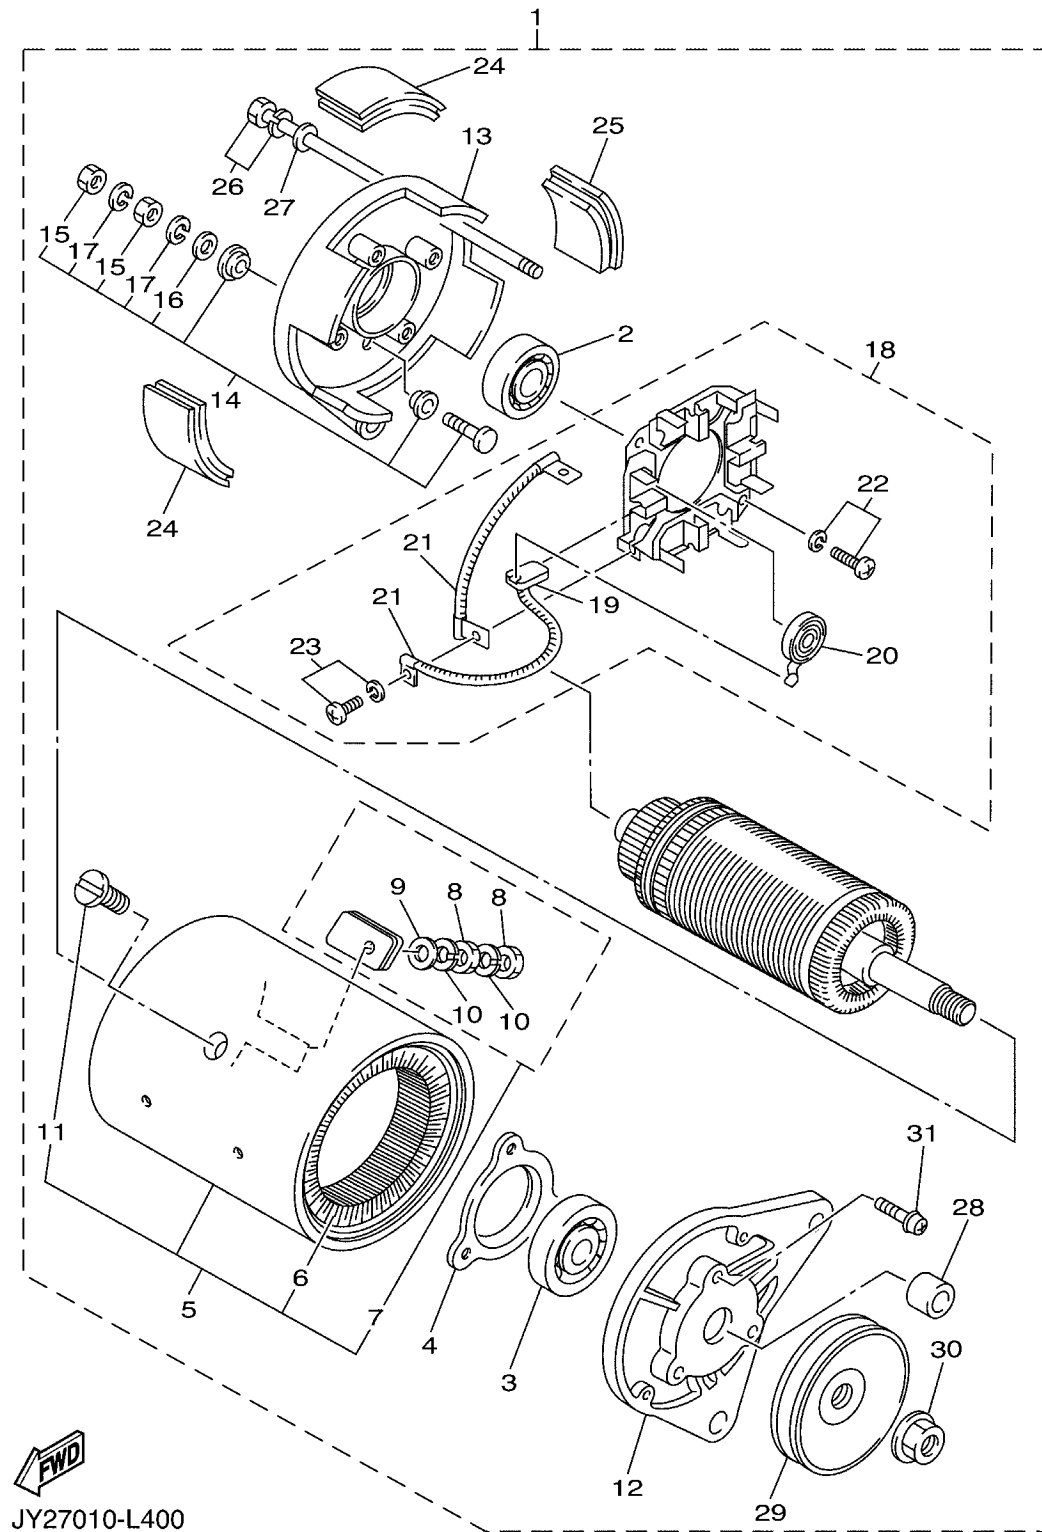

STARTING MOTOR

JY27010-L400

Ref No.	Part Number	Description	Qty	Remarks
1	JN6-H1100-04-00	STARTER GENERATOR ASSY	1	
2	J10-H1157-10-00	...BEARING 1	1	
3	J10-H1158-10-00	...BEARING 2	1	
4	J10-81159-10-00	...HOLDER, BEARING	1	
5	JN6-H1110-10-00	..STATOR ASSY	1	
6	JN6-H1160-10-00	...FIELD COIL ASSY	1	
7	J10-81148-10-00	...SCREW SET 4	2	
8	9530N-06600-00	....NUT,HEX	2	
9	9290N-06600-00	...WASHER	1	
10	92907-06100-00	....WASHER, SPRING	2	
11	J10-81146-10-00	...SCREW 2	4	
12	JN6-H1165-00-00	..BRACKET, STARTER GENERATOR 1	1	
13	J10-H1166-10-00	..BRACKET, STARTER GENERATOR 2	1	
14	J10-81147-10-00	..SCREW SET 3	2	
15	9530N-06600-00	....NUT,HEX	2	
16	9290N-06600-00	...WASHER	1	
17	92907-06100-00	....WASHER, SPRING	2	
18	JN6-H1119-00-00	..BRUSH HOLDER ASSY	1	
19	JF2-H1111-00-00	...BRUSH	4	
20	JN6-H1113-00-00	....SPRING, BRUSH	4	

CONTINUED ON NEXT FRAME >