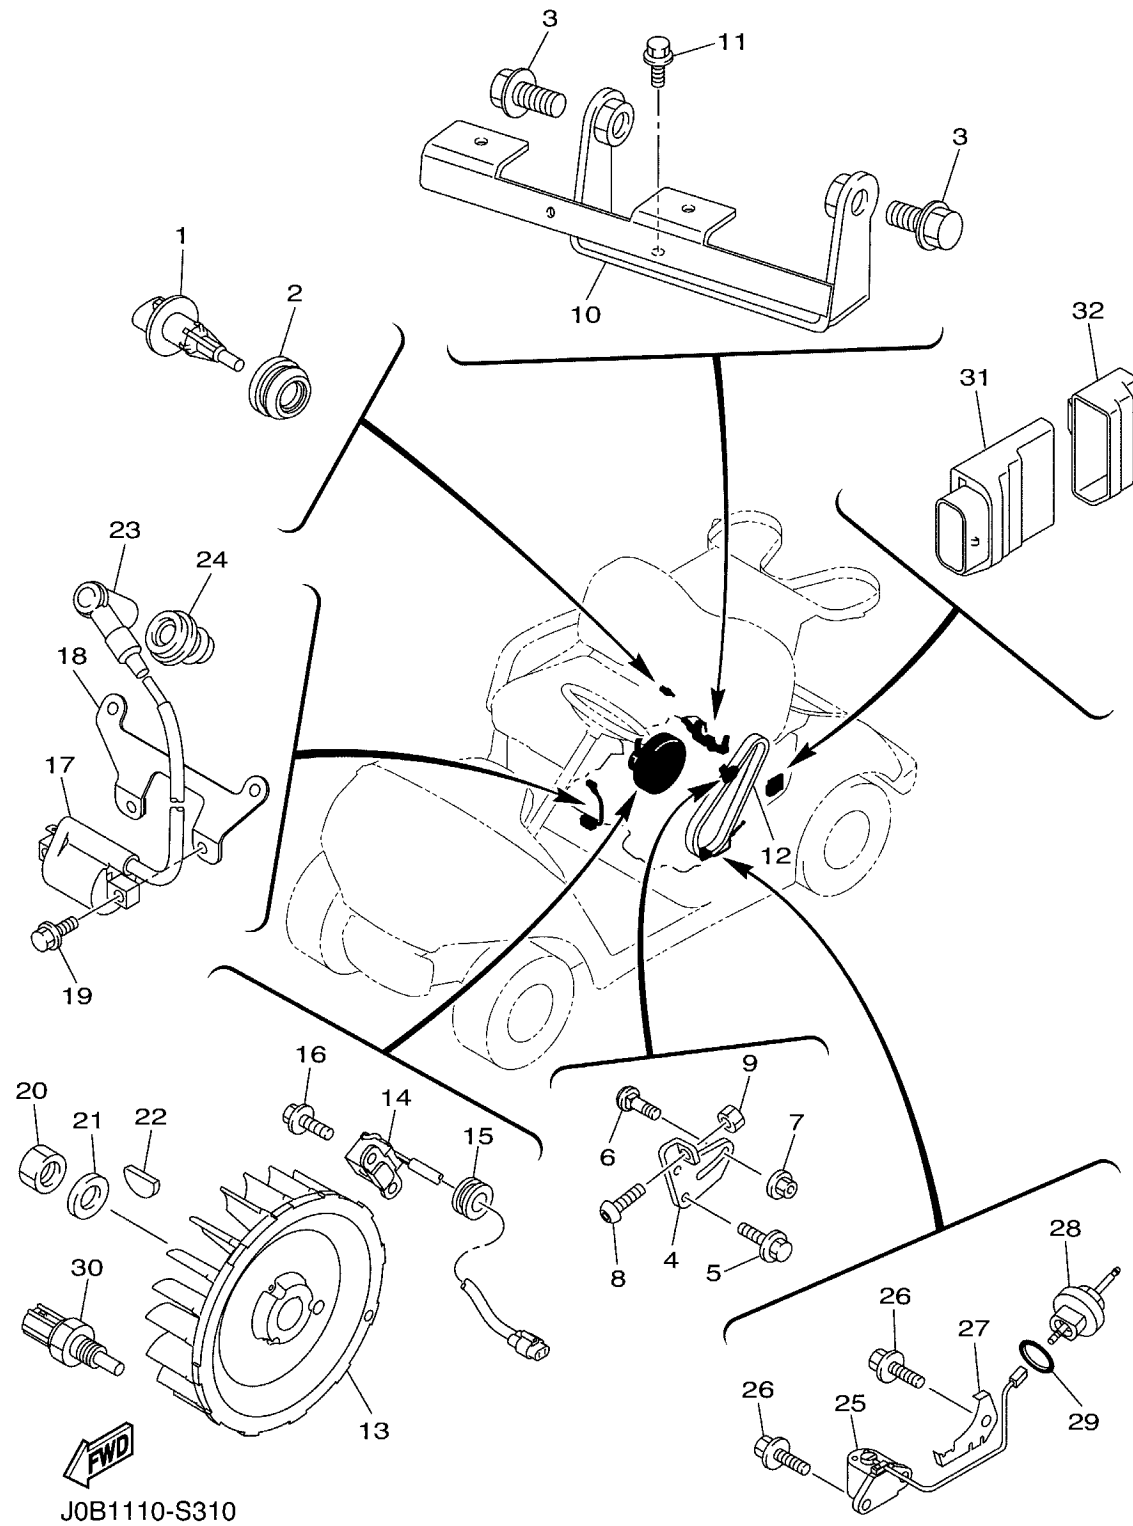

ELECTRICAL 1

Ref No.	Part Number	Description	Qty	Remarks
21	90201-18620-00	WASHER, PLATE	1	
22	90280-04052-00	KEY, WOODRUFF	1	
23	JN6-82370-00-00	PLUG CAP ASSY	1	
24	JE8-82372-00-00	SEAL, PLUG CAP	1	
25	JT0-85720-00-00	OIL LEVEL GAUGE ASSY	1	
26	95822-06012-00	BOLT, FLANGE	3	
27	JT0-85724-00-00	CLAMP	1	
28	JT0-15362-00-00	PLUG, OIL LEVEL	1	
29	93210-15414-00	O-RING	1	
30	4P9-83591-00-00	THERMO UNIT	1	
31	J0B-H591A-01-00	ENGINE CONTROL UNIT ASSY	1	
32	J0B-H5546-00-00	BAND	1