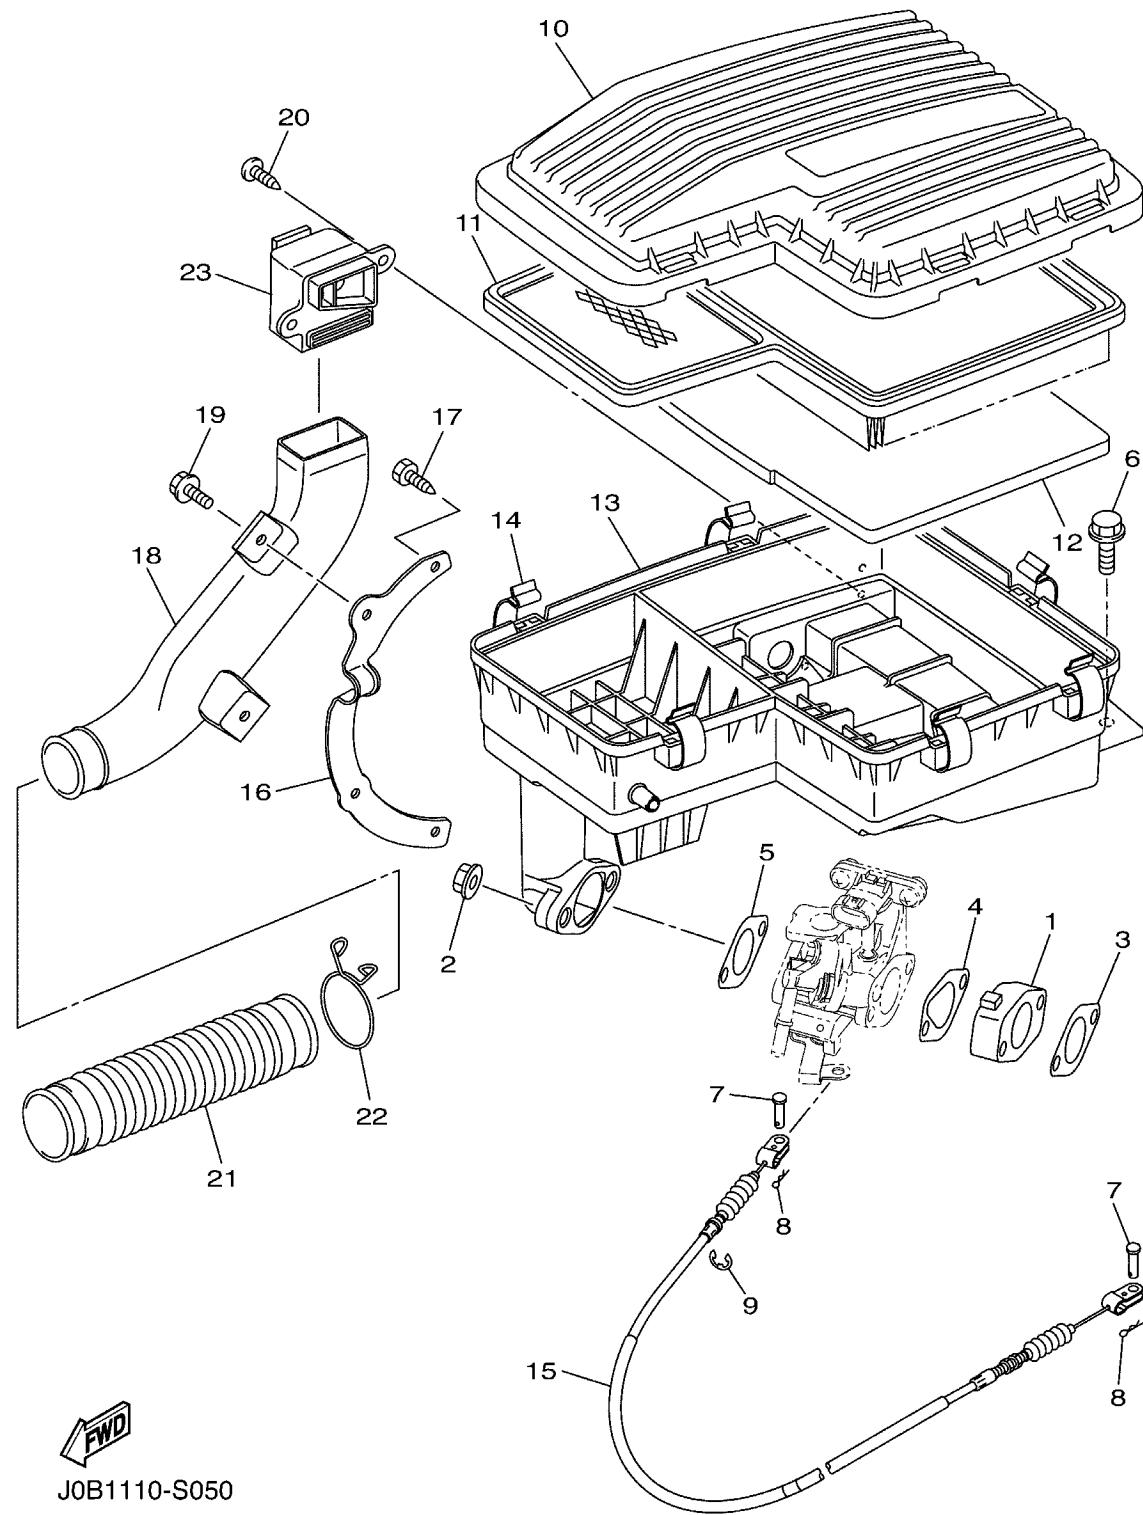

INTAKE 1

Ref No.	Part Number	Description	Qty	Remarks
21	J0B-E4437-00-00	DUCT	1	
22	90467-24140-00	CLIP	1	
23	J0B-E4453-01-00	JOINT, AIR CLEANER 1	1	

J0B1110-S050