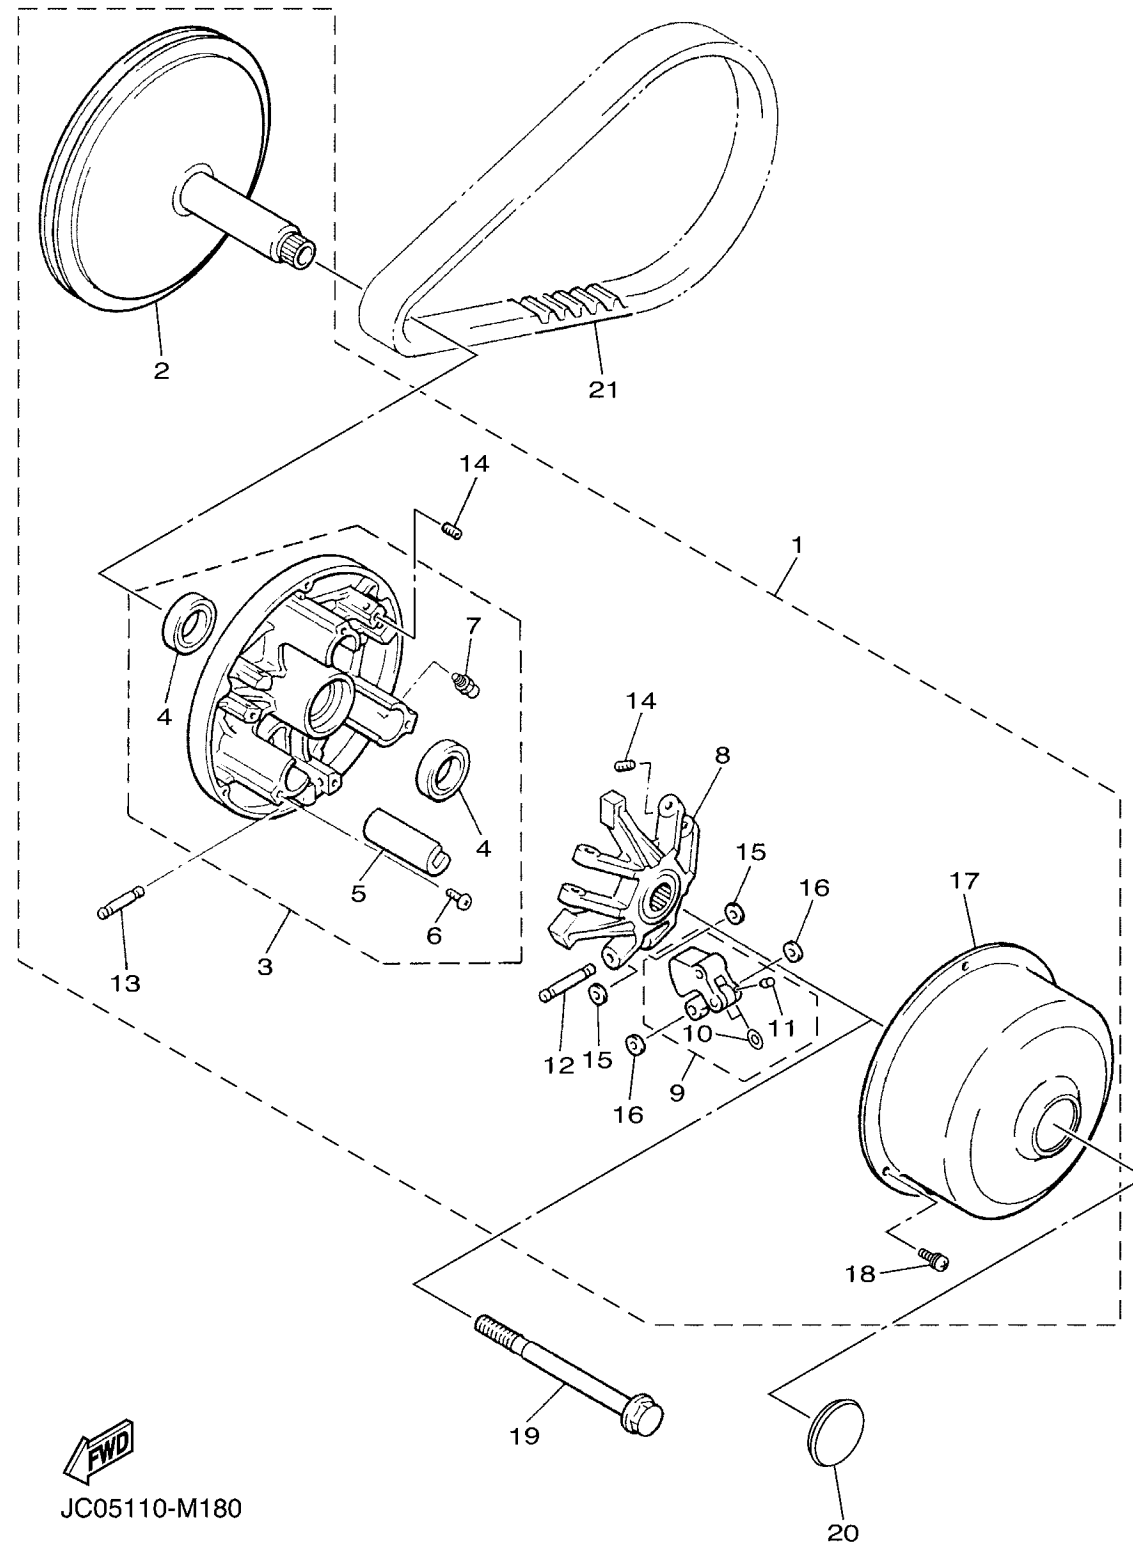

PRIMARY SHEAVE

Ref No.	Part Number	Description	Qty	Remarks
1	J0B-G6201-01-00	PRIMARY CLUTCH ASSY	1	
2	JW8-G6210-01-00	..PRIMARY FIXED SHEAVE COMP.	1	
3	J0B-G6220-01-00	..PRIMARY SLIDING SHEAVE COMP.	1	
4	JW8-G624A-00-00	...OIL SEAL 1	2	
5	JW8-G6253-00-00	...SLIDER	3	
6	JW8-G4189-00-00	...SCREW	3	
7	JW8-F135J-00-00	...NIPPLE	1	
8	JW8-G6251-21-00	..SPIDER	1	
9	JW8-G6205-22-00	..WEIGHT LINK ASSY	3	
10	JW8-G5618-00-00	...WASHER, 1	2	
11	90113-04803-00	...BOLT, SET	2	
12	JW8-G6236-20-00	..PIN, WEIGHT	3	
13	JW8-G6237-20-00	..PIN, WEIGHT 2	3	
14	90113-04803-00	..BOLT, SET	6	
15	JW8-G5618-00-00	..WASHER, 1	6	
16	JW8-G5621-00-00	..WASHER, 2	6	
17	J0B-G6231-00-00	..CAP	1	
18	JW8-G5282-00-00	..SCREW	3	
19	JW8-G6249-00-00	BOLT	1	
20	JW8-G7339-00-00	PLUG	1	

CONTINUED ON NEXT FRAME >

JC05110-M180