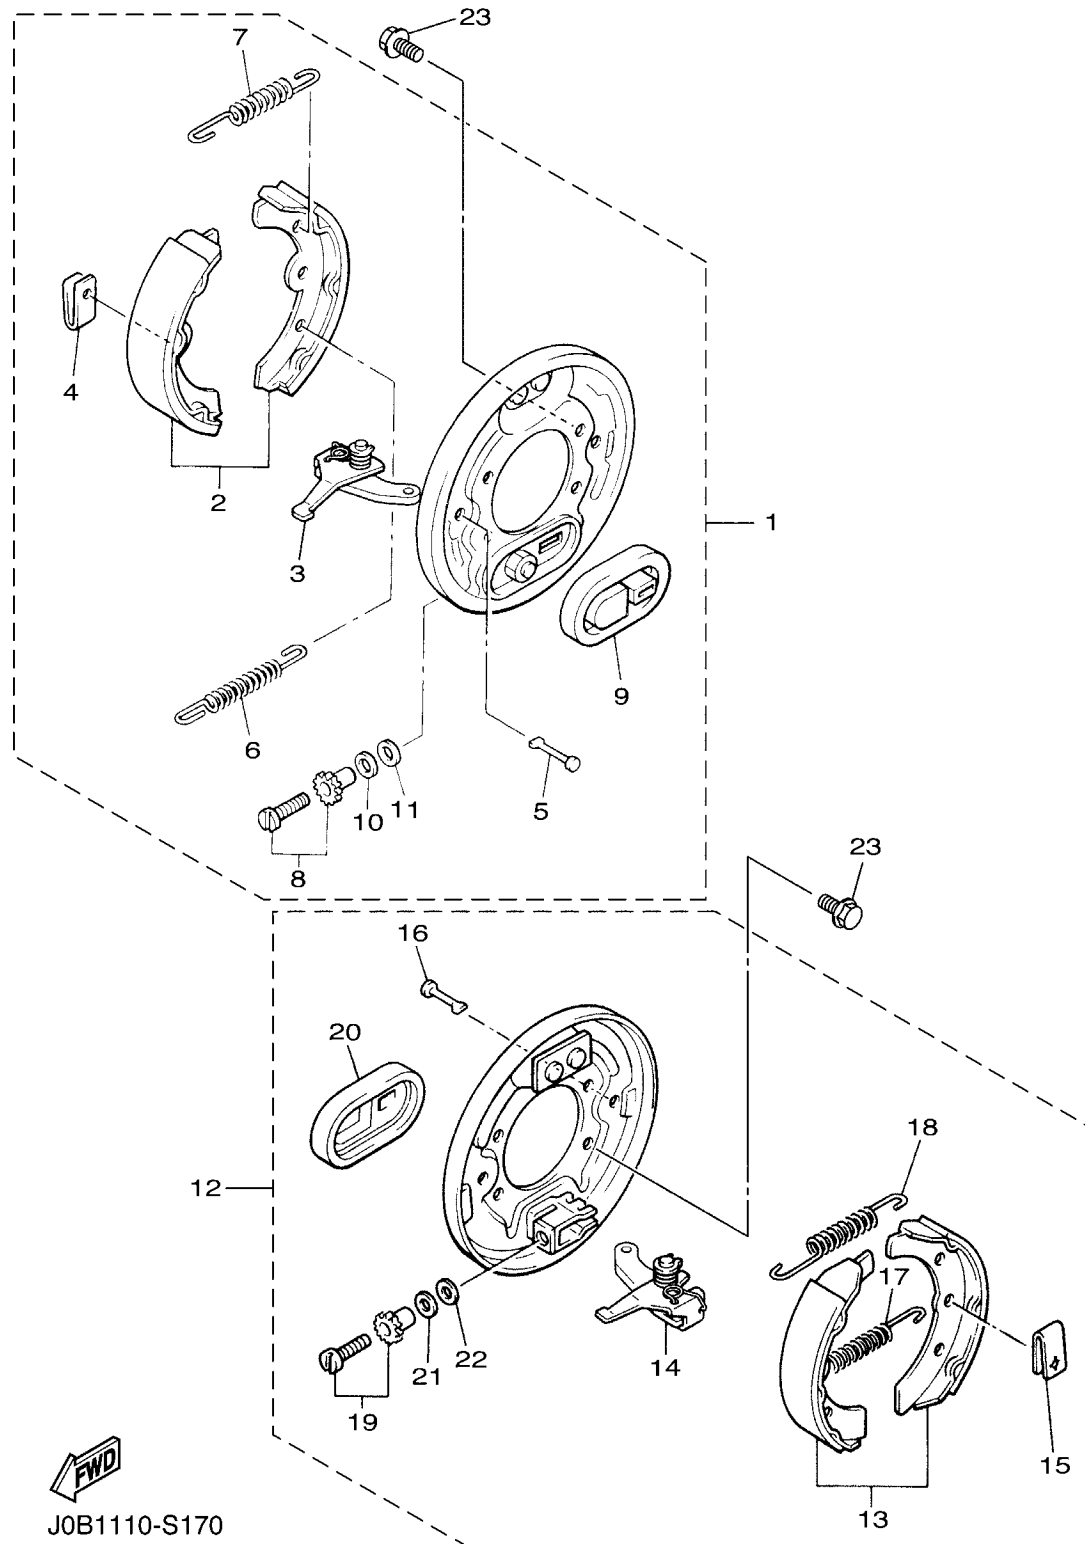

BRAKE

Ref No.	Part Number	Description	Qty	Remarks
21	90201-121H9-00	...WASHER, PLATE	1	
22	90201-121H8-00	...WASHER, PLATE	1	
23	90105-082A0-00	BOLT, FLANGE	8	

JOB1110-S170