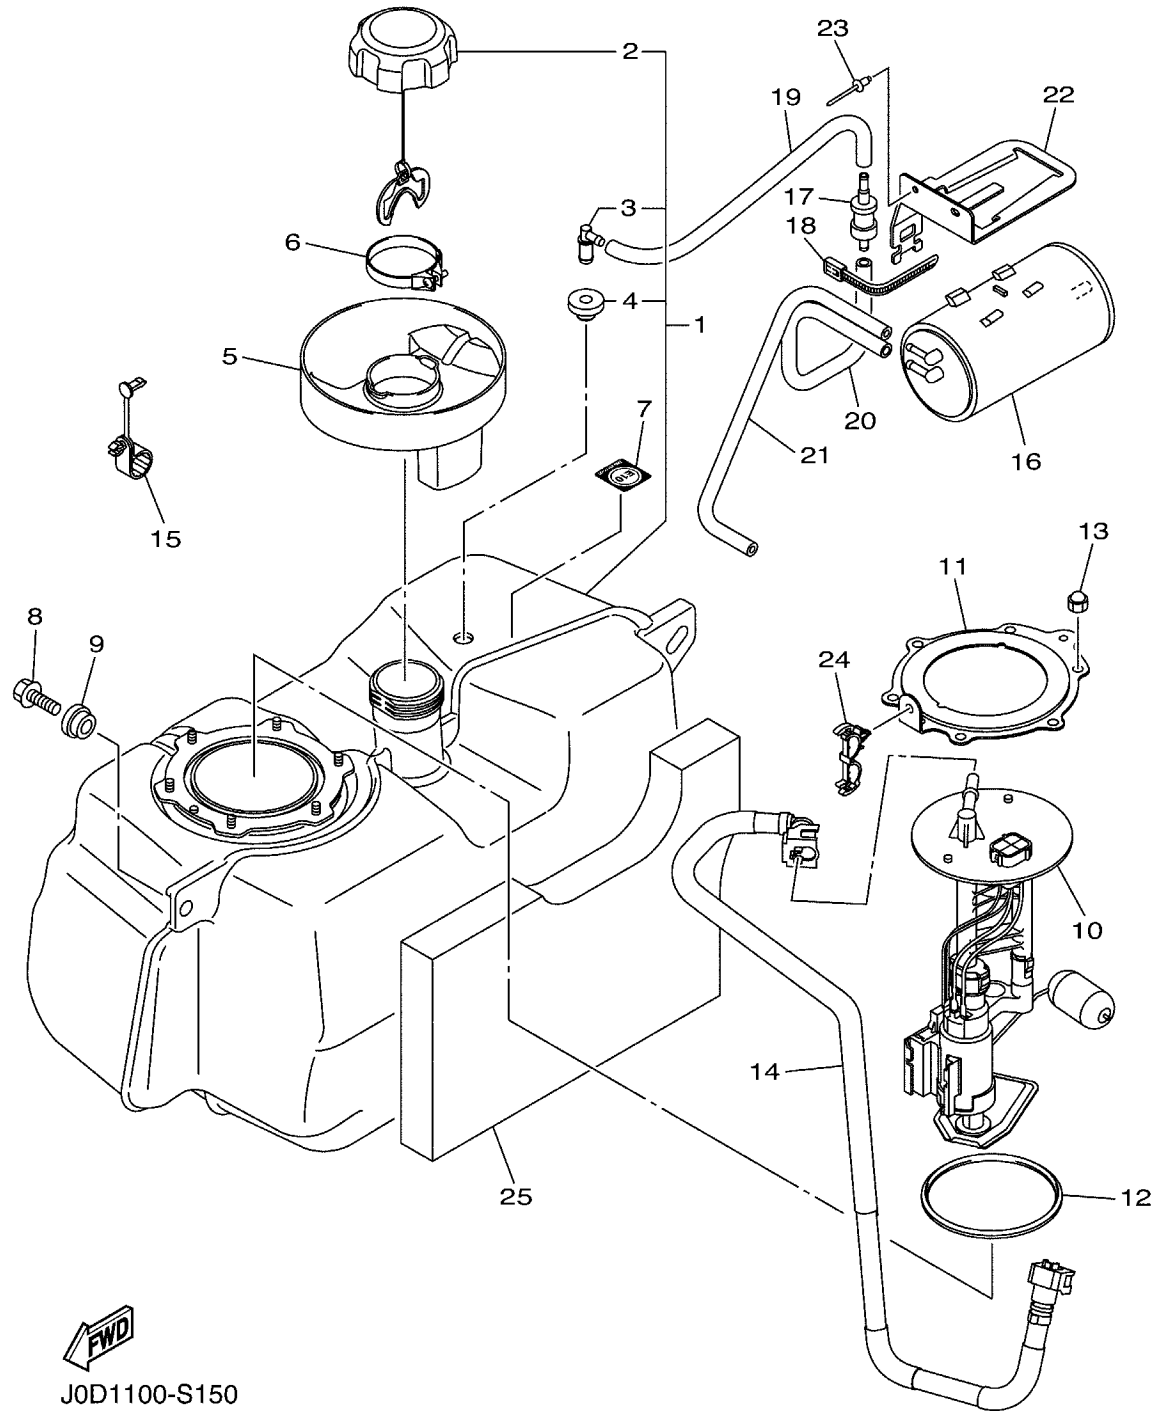

FUEL TANK

Ref No.	Part Number	Description	Qty	Remarks
1	JC0-F4111-01-00	TANK, FUEL	1	
2	JW1-F4610-00-00	..CAP ASSY	1	
3	JW1-F4112-00-00	..PIPE	1	
4	JU5-F4375-00-00	..GROMMET	1	
5	J0B-F4217-00-00	COVER	1	
6	90450-54008-00	HOSE CLAMP ASSY	1	
7	B88-2817K-00-00	LABEL,FUEL	1	
8	JW1-F1738-00-00	BOLT	2	
9	90560-08251-00	SPACER	2	
10	J0D-13907-00-00	FUEL PUMP COMP.	1	
11	JC0-24491-00-00	BRACKET, FUEL PUMP	1	
12	1S3-24486-00-00	O-RING	1	
13	95302-06800-00	NUT, CROWN	6	
14	J0D-13971-00-00	PIPE, FUEL 1	1	
15	JW7-F312H-00-00	CLAMP	1	
16	7CC-F4170-01-00	CANISTER ASSY	1	
17	4WM-24180-00-00	ROLL OVER VALVE ASSY	1	
18	90464-40825-00	CLAMP	1	
19	J0B-F4314-00-00	PIPE 4	1	
20	J0B-F4316-00-00	PIPE 6	1	

CONTINUED ON NEXT FRAME >

J0D1100-S150