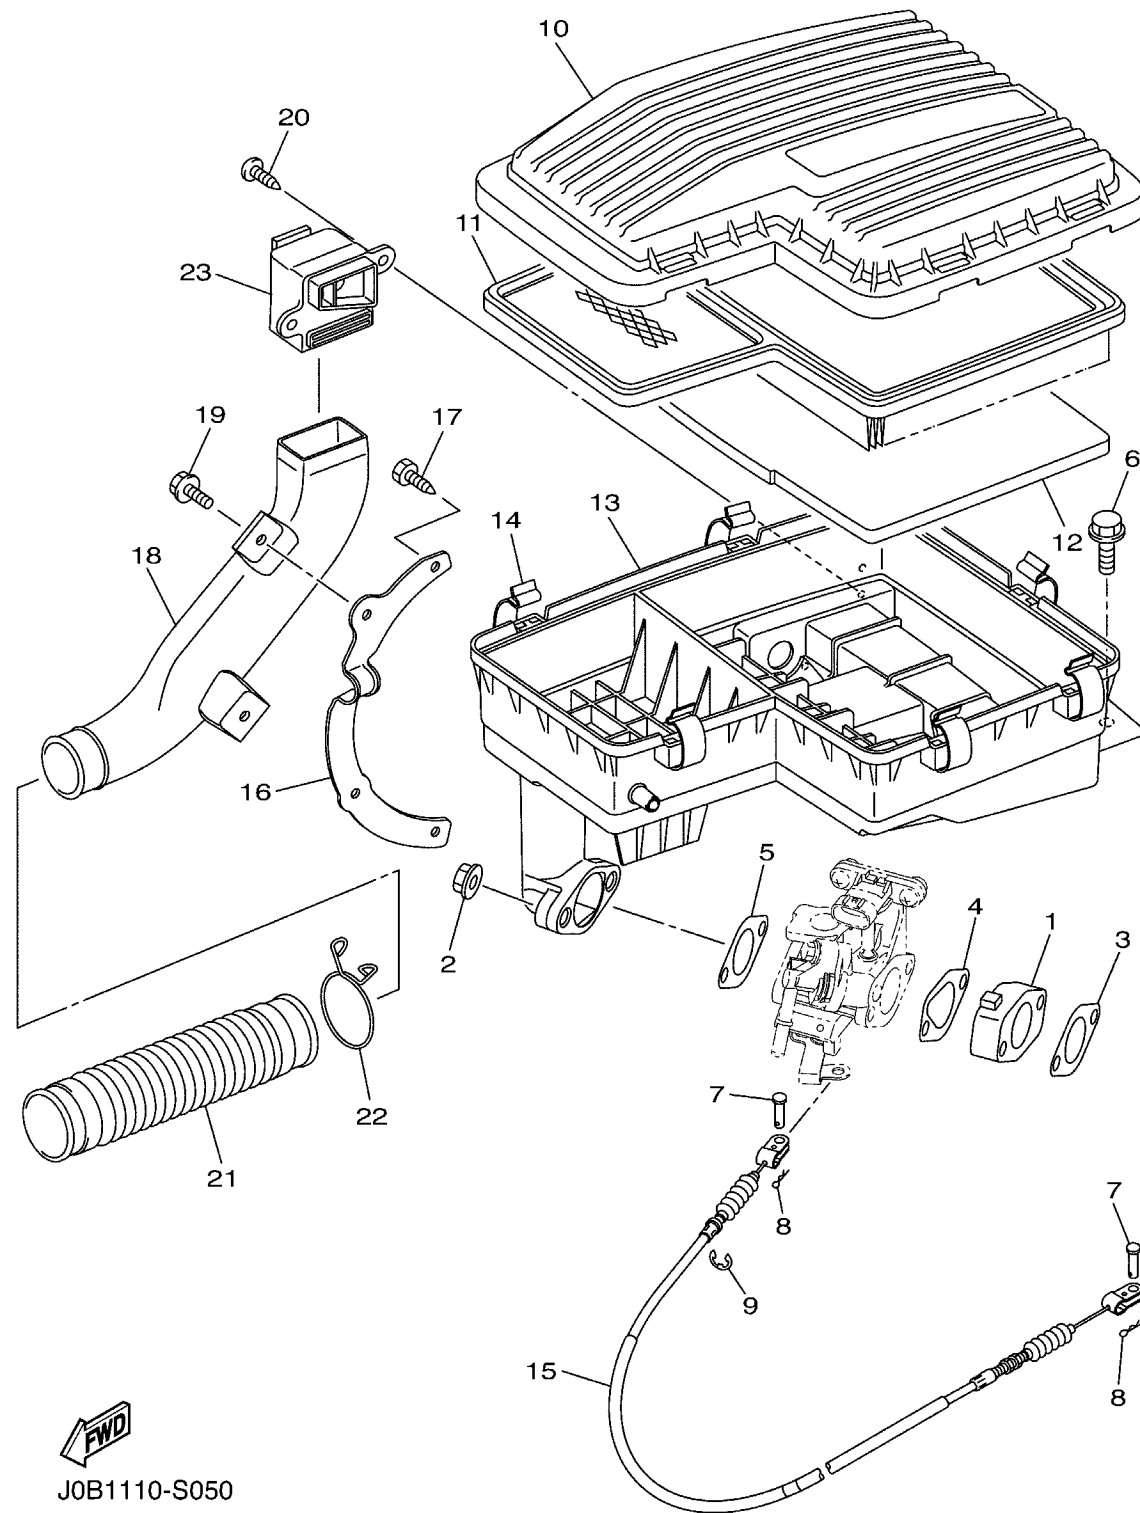

INTAKE 1

Ref No.	Part Number	Description	Qty	Remarks
1	JC0-13595-00-00	JOINT	1	
2	95702-08500-00	NUT, FLANGE	2	
3	JN6-13567-00-00	GASKET	1	
4	JC0-13567-00-00	GASKET	1	
5	JN6-13567-00-00	GASKET	1	
6	95802-06016-00	BOLT, FLANGE	2	
7	91702-05010-00	PIN, CLEVIS	2	
8	90468-10049-00	CLIP	2	
9	99001-07600-00	CIRCLIP	1	
10	J0B-E4412-00-00	CAP, CLEANER CASE 1	1	
11	J0B-E4451-01-00	ELEMENT, AIR CLEANER	1	
12	JU0-E445E-00-00	FILTER 1	1	
13	J0B-E4411-01-00	CASE, AIR CLEANER 1	1	
14	3B4-14424-00-00	CLIP, CAP FITTING	7	
15	J0B-F6312-00-00	CABLE, THROTTLE 2	1	
16	J0B-E4413-00-00	STAY	1	
17	97702-60416-00	SCREW, TAPPING	2	
18	J0B-E5471-00-00	DUCT, AIR	1	
19	90105-06057-00	BOLT, FLANGE	2	
20	97702-50016-00	SCREW, TAPPING	2	

CONTINUED ON NEXT FRAME >

FWD
J0B1110-S050