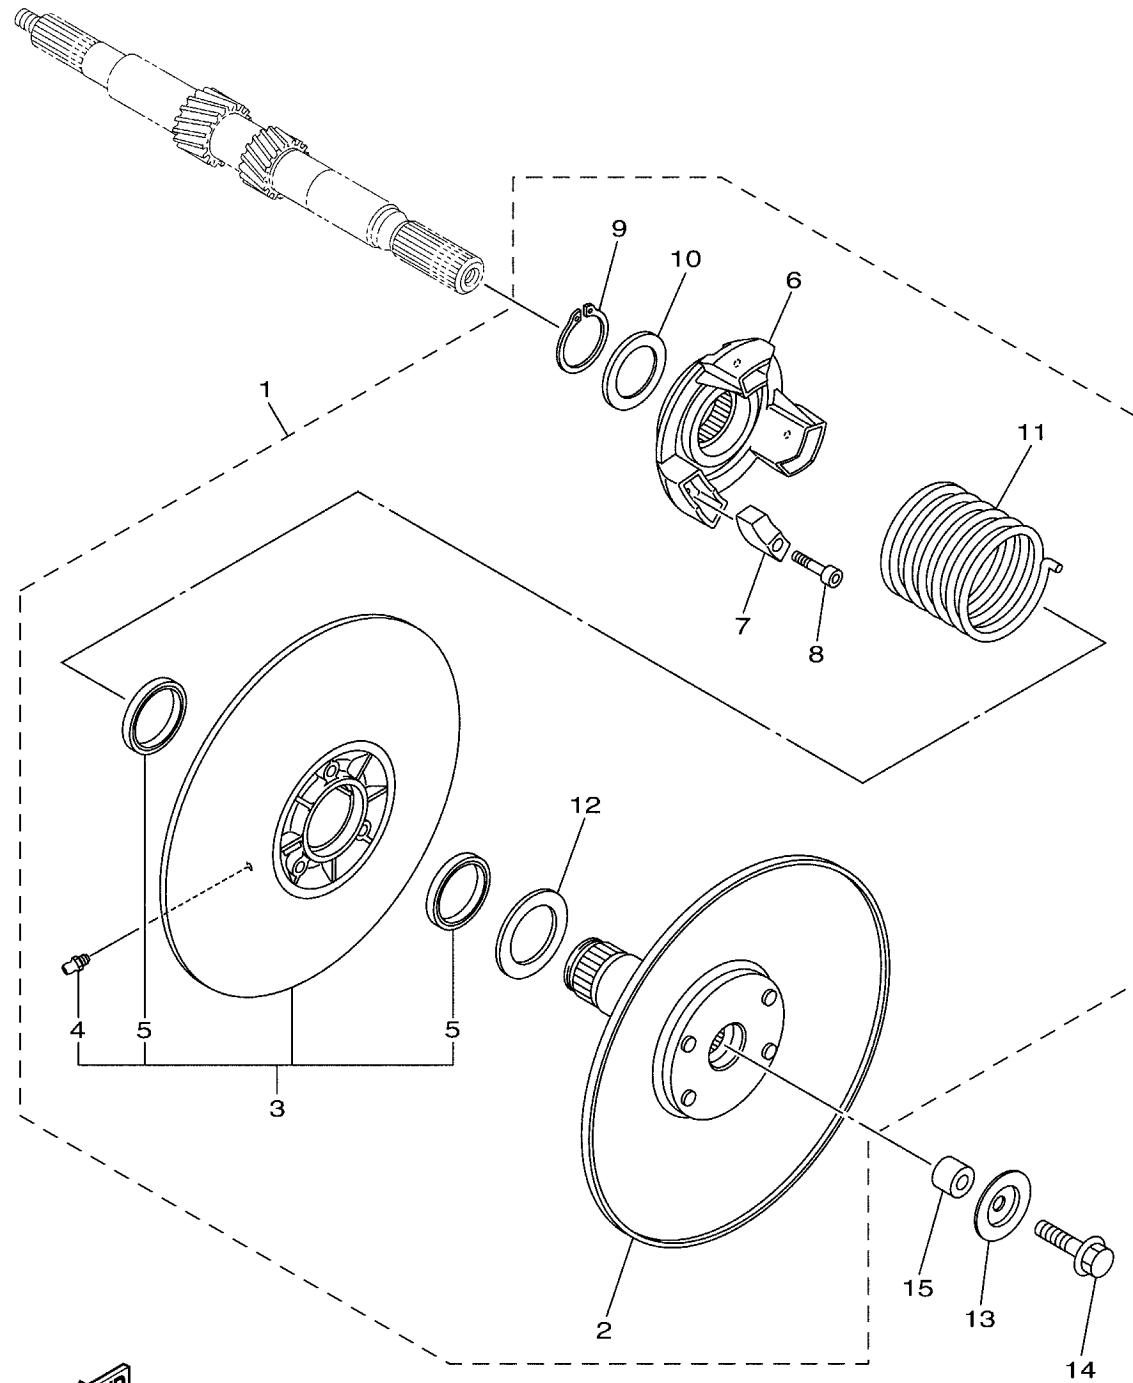

SECONDARY SHEAVE

Ref No.	Part Number	Description	Qty	Remarks
1	JW8-G6202-22-00	SECONDARY SHEAVE ASSY	1	
2	JW8-G6260-22-00	..SECONDARY FIXED SHEAVE COMP.	1	
3	JW8-G6270-21-00	..SECONDARY SLIDING SHEAVE COMP	1	
4	JW8-F135J-00-00	...NIPPLE	1	
5	JW8-G624B-00-00	...OIL SEAL 2	2	
6	JW8-G6284-00-00	..SEAT, SECONDARY SPRING	1	
7	JW8-E7688-00-00	..SHOE, RAMP	3	
8	JW8-G6159-00-00	..BOLT 3	3	
9	JW8-G5531-00-00	..CLIP, DRIVE SHAFT	1	
10	JW8-G6374-00-00	..COLLAR, SPRING	1	
11	JW8-G6275-10-00	..SPRING, CLUTCH 1	1	
12	JW8-G5677-00-00	..WASHER	1	
13	90209-08018-00	WASHER	1	
14	90105-08260-00	BOLT, FLANGE	1	
15	JW8-G5697-20-00	COLLAR	1	

JC05110-M190