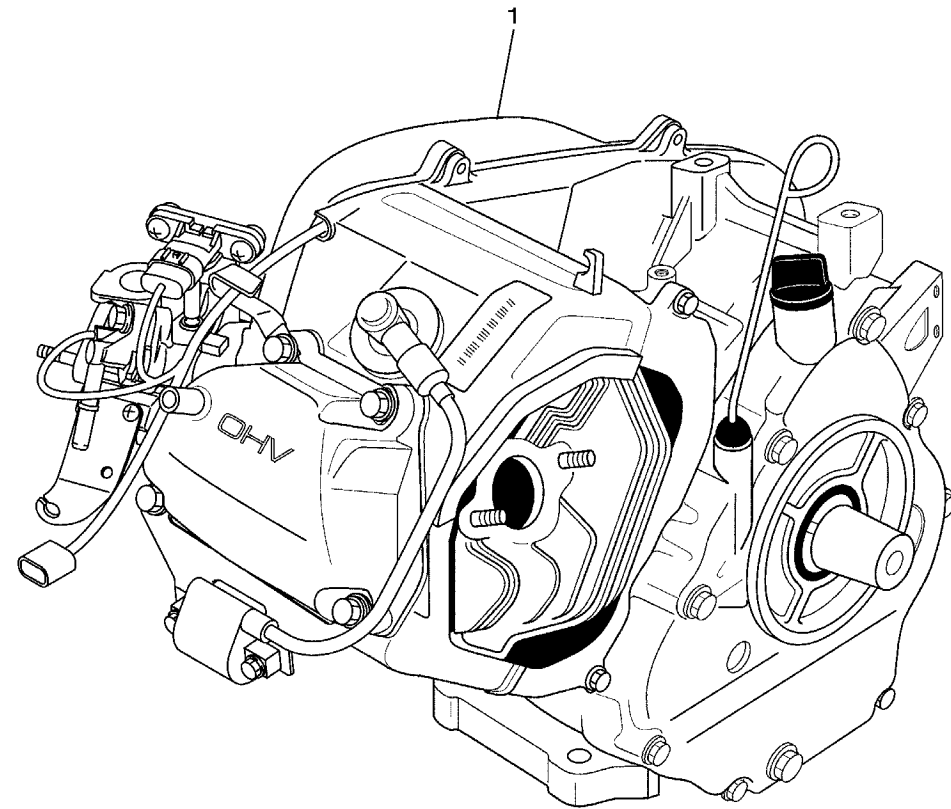

ENGINE 1

Ref No.	Part Number	Description	Qty	Remarks
1	J0B-19001-10-00	ENGINE ASSEMBLY	1	

JC04110-L010