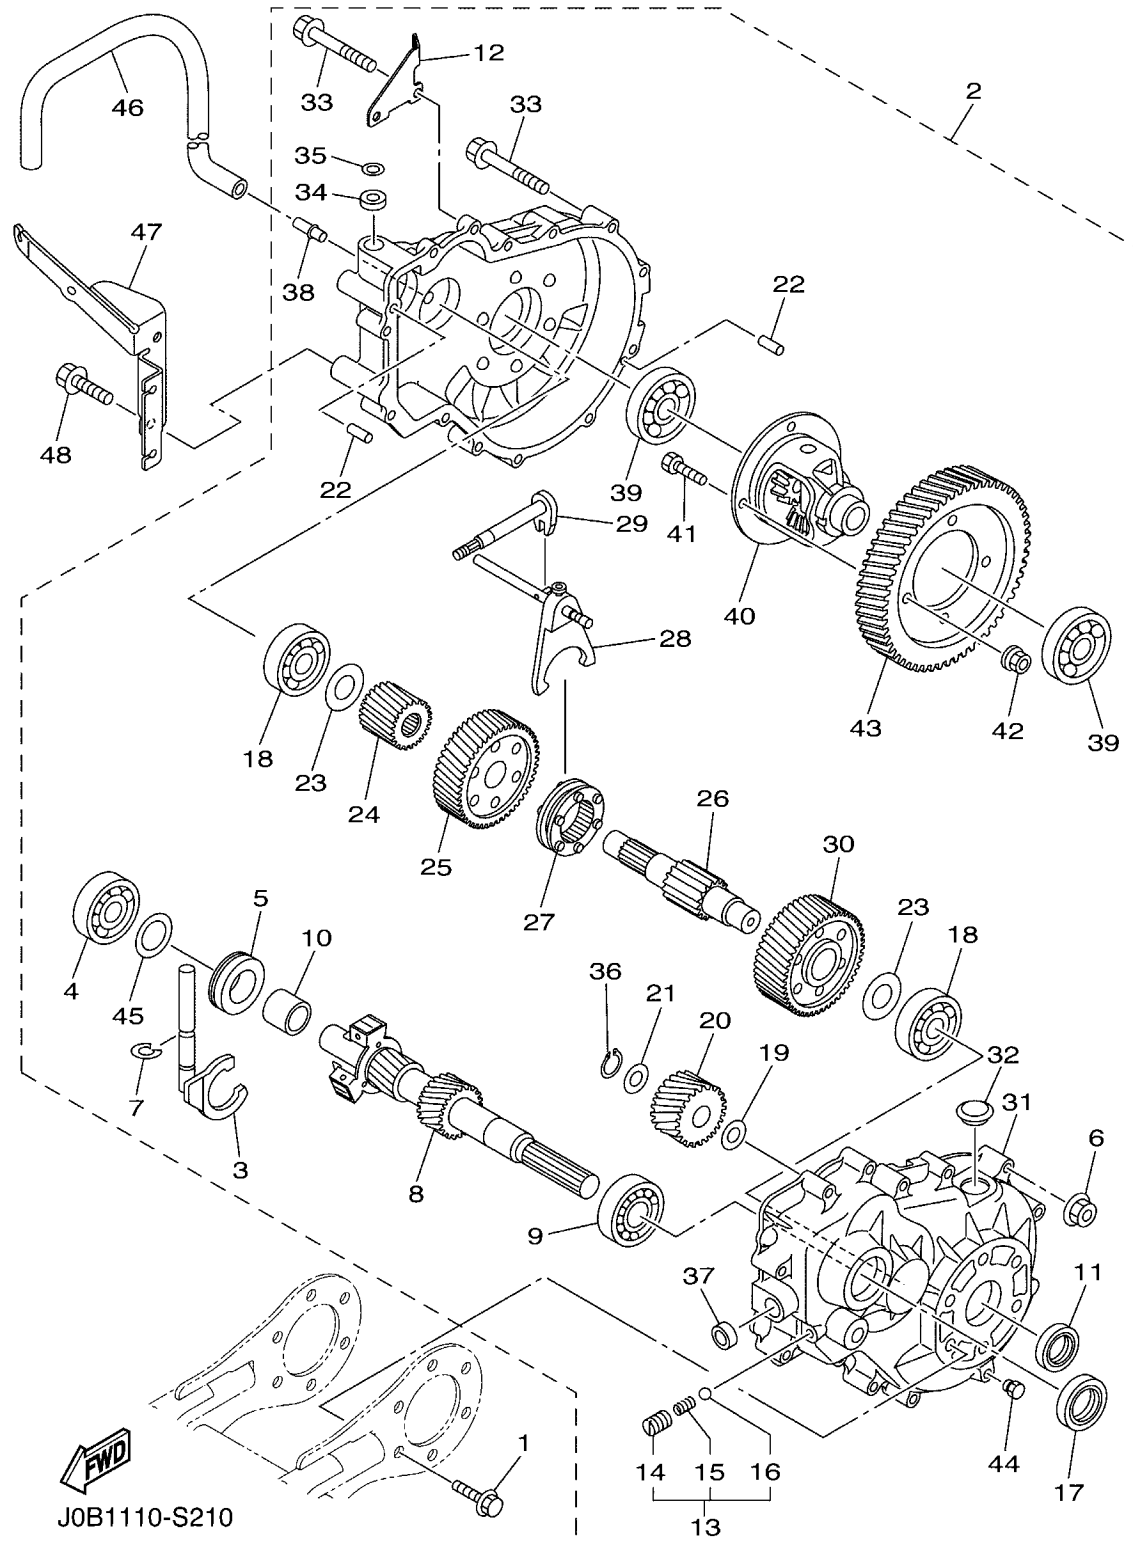

TRANSMISSION

Ref No.	Part Number	Description	Qty	Remarks
1	95812-10020-00	BOLT, FLANGE	6	
2	J0D-G6301-00-00	TRANSMISSION ASSY	1	
3	J0B-G633E-00-00	.BAR 1	1	
4	93306-303Y6-00	.BEARING	1	
5	JW8-E1923-00-00	.SLEEVE, GOVERNOR	1	
6	J0B-G2391-00-00	.NUT 1	13	
7	JU0-F722H-00-00	.RETAINER	1	
8	J0D-G6320-00-00	.INPUT SHAFT ASSY	1	
9	J0B-G6164-00-00	.BEARING 1	1	
10	J0B-G3127-00-00	.COLLAR	1	
11	J0B-G3812-00-00	.SEAL, DUST	2	
12	J0B-G6555-00-00	.BRACKET 2	1	
13	JU0-G6376-00-00	.SPRING SET	1	
14	90113-08803-00	...BOLT, SET	1	
15	90501-10852-00	...SPRING, COMPRESSION	1	
16	93500-06826-00	...BALL	1	
17	93102-25868-00	.OIL SEAL	1	
18	J0B-G580H-00-00	.BEARING ASSY	2	
19	90201-208H9-00	.WASHER, PLATE	1	
20	J0B-G6356-00-00	.GEAR, IDLER	1	

CONTINUED ON NEXT FRAME >