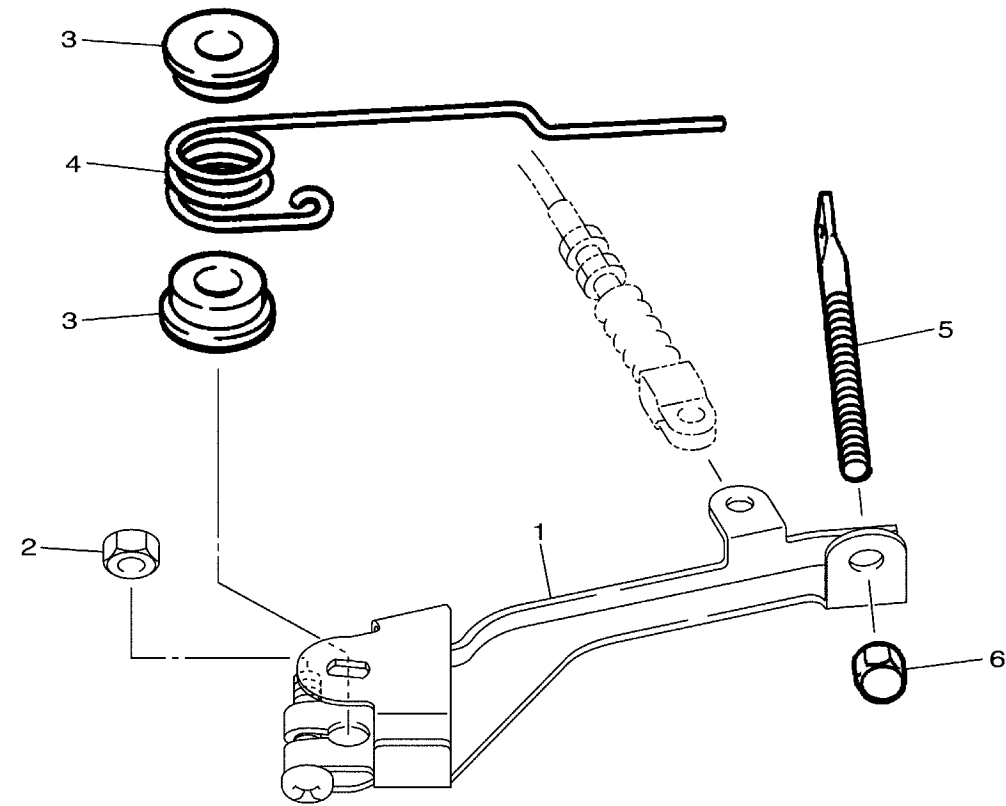

# GOVERNOR

Ref No.	Part Number	Description	Qty	Remarks
1	J0B-27951-00-00	LEVER, SPEED LIMITER	1	
2	95302-06600-00	NUT, HEXAGON	1	
3	90386-08141-00	BUSH	2	
4	90508-40678-00	SPRING, TORSION	1	
5	J38-27959-00-00	SCREW, ADJUSTING	1	
6	95602-06200-00	NUT, SELF-LOCKING	1	