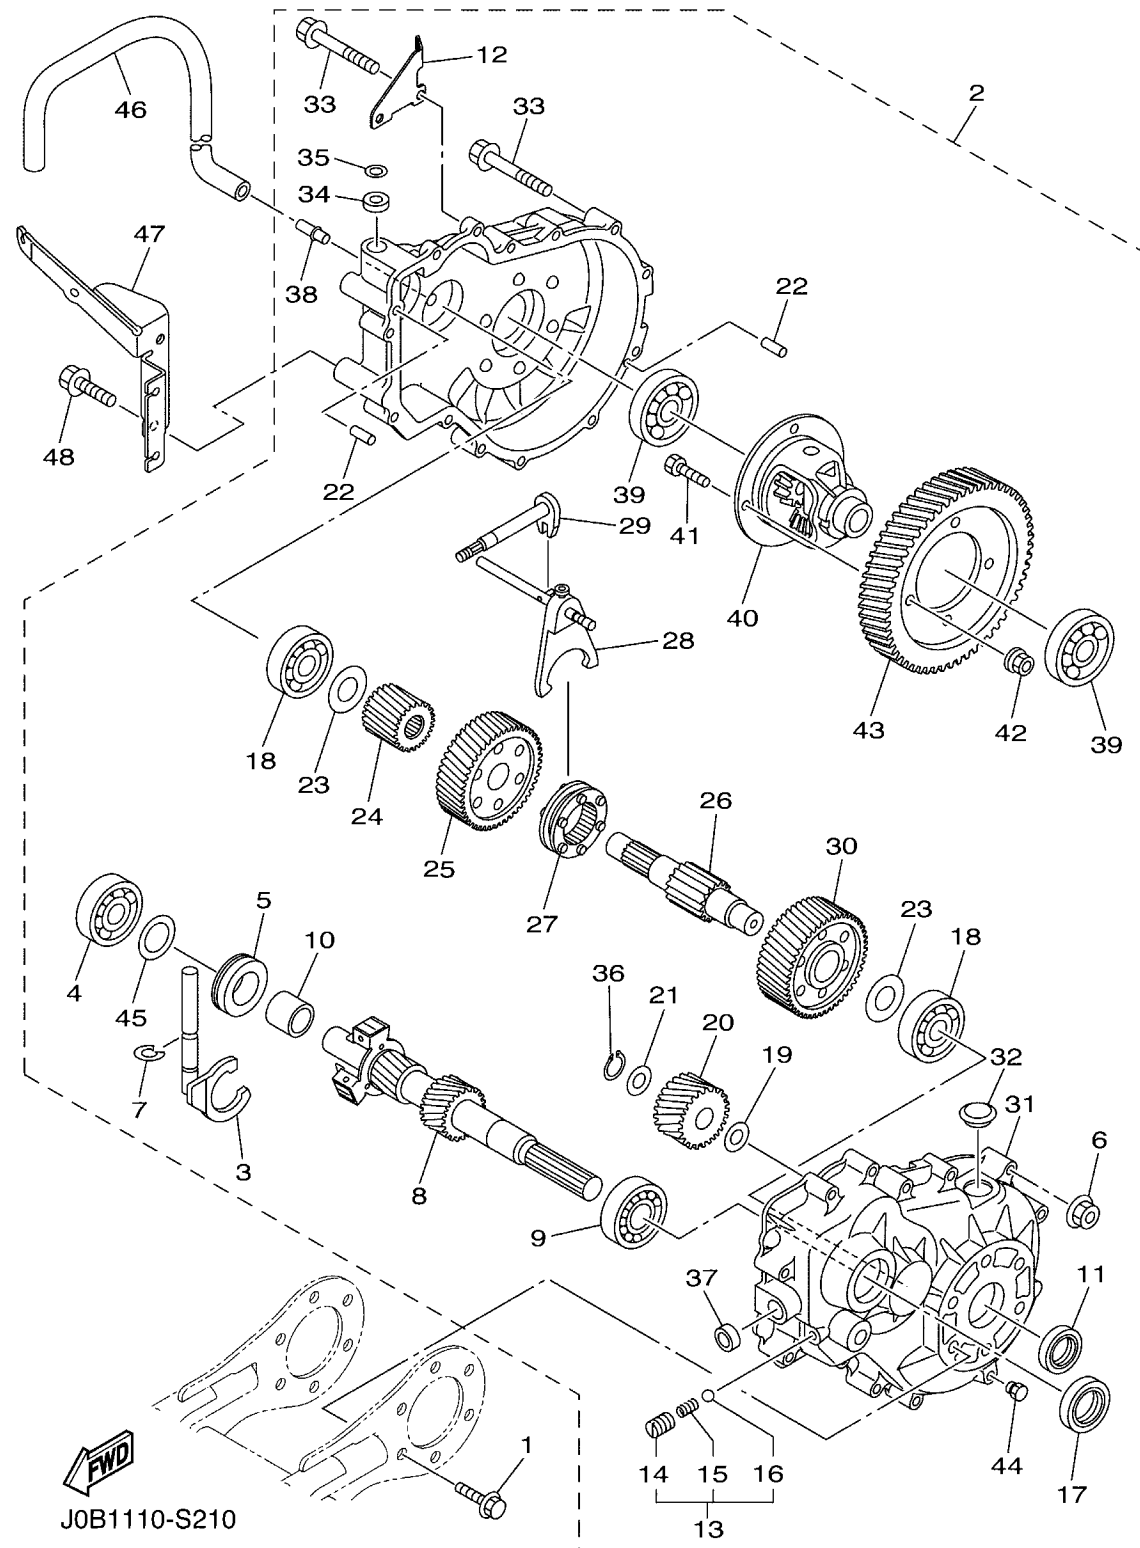

TRANSMISSION

Ref No.	Part Number	Description	Qty	Remarks
41	JC1-G2544-00-00	..BOLT	4	
42	90170-10840-00	..NUT	4	
43	J0B-G6355-00-00	..GEAR, PRIMARY	1	
44	J0B-G5148-00-00	..PLUG, DRAIN	1	
45	JN3-G6344-00-00	..SHIM, 0.76MM (0.030IN)	1	
46	JW8-G2541-00-00	PIPE 1	1	
47	J0B-G6556-00-00	BRACKET 3	1	
48	90105-08867-00	BOLT, FLANGE	2