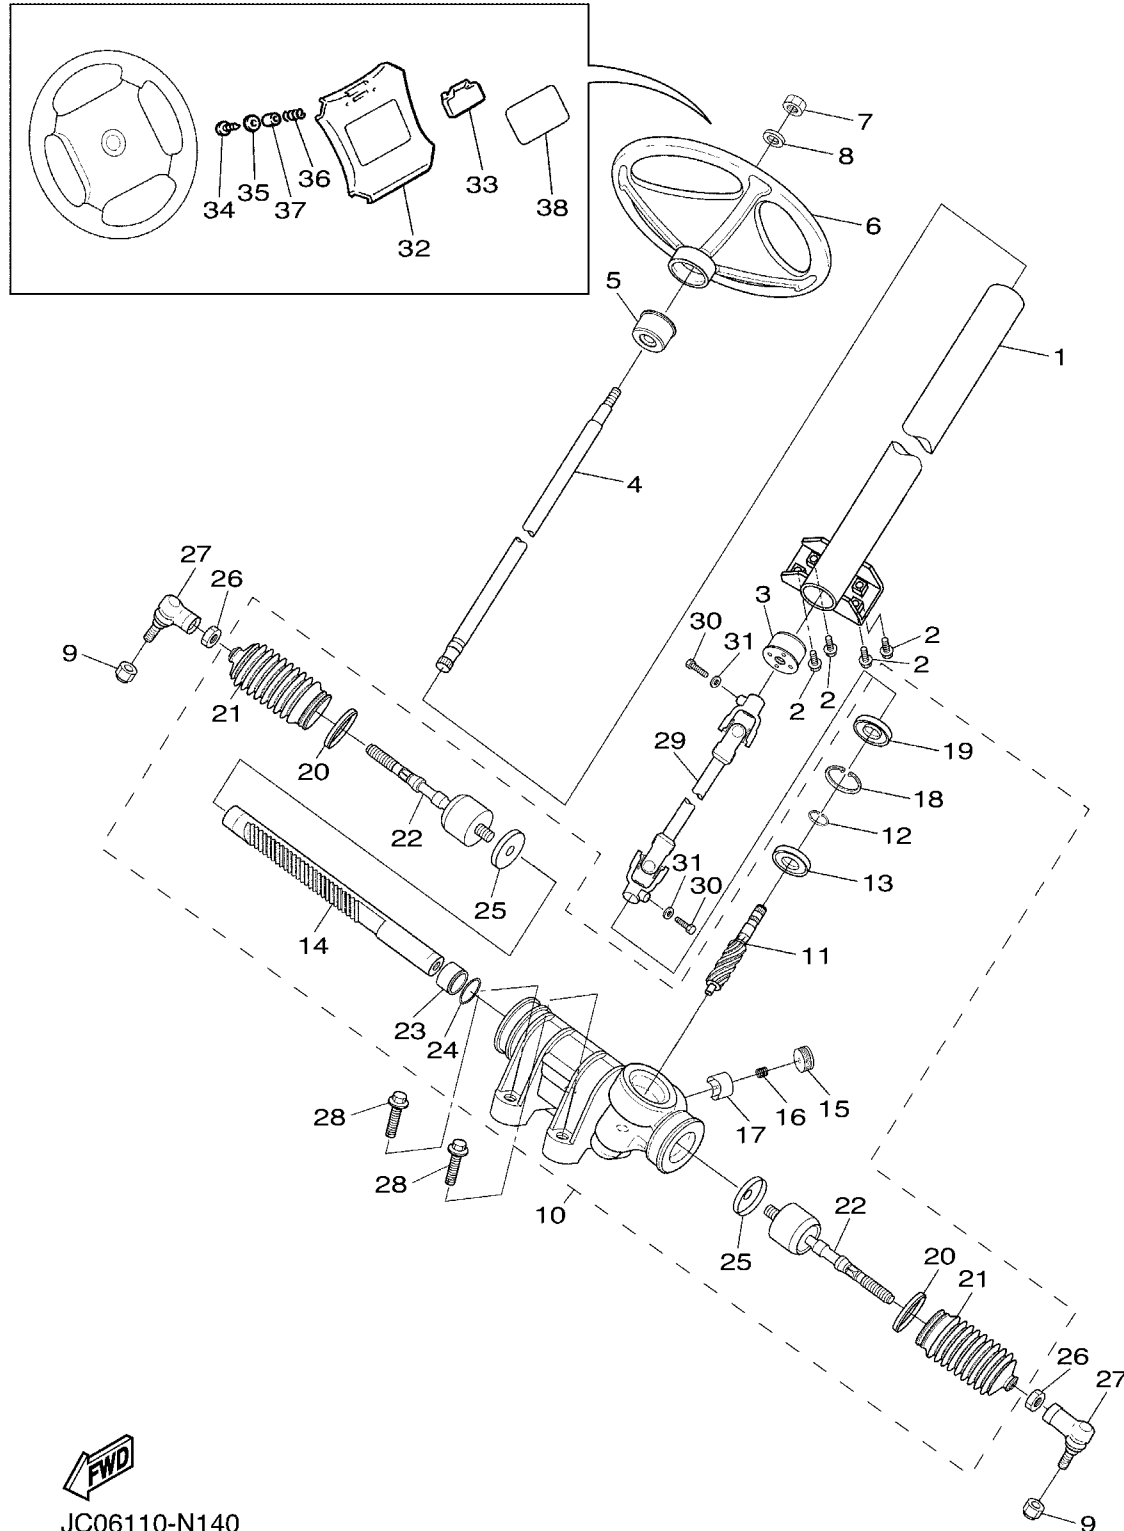

STEERING

Ref No.	Part Number	Description	Qty	Remarks
1	JW1-F3811-03-00	COLUMN, STEERING	1	
2	95812-08020-00	BOLT, FLANGE	4	
3	JU0-F3857-11-00	HOLDER	1	
4	JU0-F3828-10-00	ROD, STEERING	1	
5	JU0-F3857-11-00	HOLDER	1	
6	JN3-F3838-00-00	WHEEL, STEERING	1	
7	90185-12008-00	NUT, SELF-LOCKING	1	
8	92902-12200-00	WASHER	1	
9	95602-12200-00	NUT, SELF-Locking	2	
10	JW1-F3400-00-00	STEERING ASSY	1	
11	JW1-F387A-00-00	..GEAR,PINION	1	
12	JW1-F3183-00-00	..CIRCLIP	1	
13	JW1-F3812-00-00	..BEARING, STEERING	1	
14	JW1-F387E-00-00	..GEAR, RACK	1	
15	5UG-F387G-00-00	..COVER, ADJUST	1	
16	5UG-F387K-00-00	..SPRING, PRESSURE	1	
17	5UG-F387F-00-00	..PAD, PRESSURE	1	
18	5UG-F387J-00-00	..RING, STOPPER	1	
19	5UG-F3844-00-00	..SEAL	1	
20	5UG-F3489-00-00	..BAND	2	

CONTINUED ON NEXT FRAME >

JC06110-N140