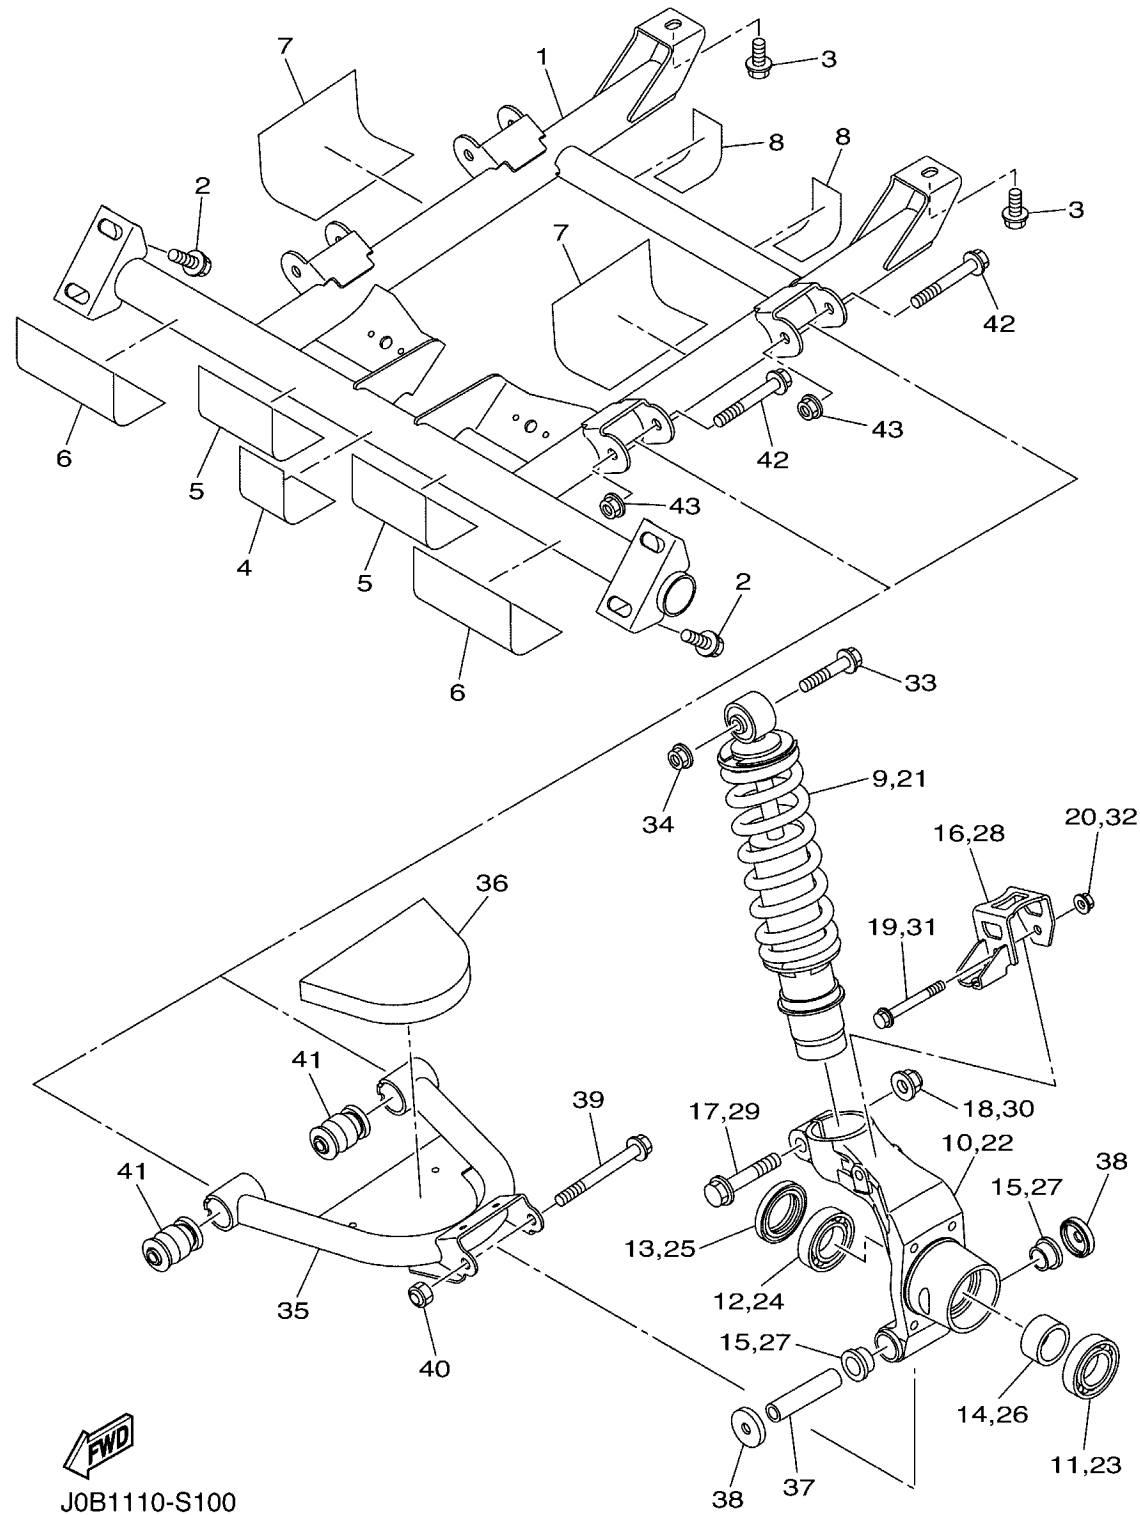

REAR ARM & SUSPENSION

Ref No.	Part Number	Description	Qty	Remarks
1	J0B-F2110-02-00	REAR ARM COMP.	1	
2	95822-10020-00	BOLT, FLANGE	4	
3	J0B-F1531-00-00	BOLT	2	
4	J0B-F8218-00-00	SEAL 1	1	
5	J0B-F8228-00-00	SEAL 2	2	
6	J0B-F8238-00-00	SEAL 3	2	
7	J0B-F8268-00-00	SEAL 4	2	
8	J0B-F8278-00-00	SEAL 5	2	
9	J0B-F2210-00-00	SHOCK ABSORBER ASSY, REAR	1	
10	J0B-F53A1-01-00	KNUCKLE, REAR	1	
11	93306-00622-00	BEARING	1	
12	93306-006Y4-00	BEARING	1	
13	93106-38046-00	OIL SEAL	1	
14	J0B-F3113-00-00	COLLAR	1	
15	90381-17800-00	BUSH, SOLID	2	
16	J0B-F537W-00-00	BRACKET 1	1	
17	95812-12055-00	BOLT, FLANGE	1	
18	95602-12200-00	NUT, SELF-LOCKING	1	
19	95812-08060-00	BOLT, FLANGE	1	
20	95702-08500-00	NUT, FLANGE	1	

CONTINUED ON NEXT FRAME >