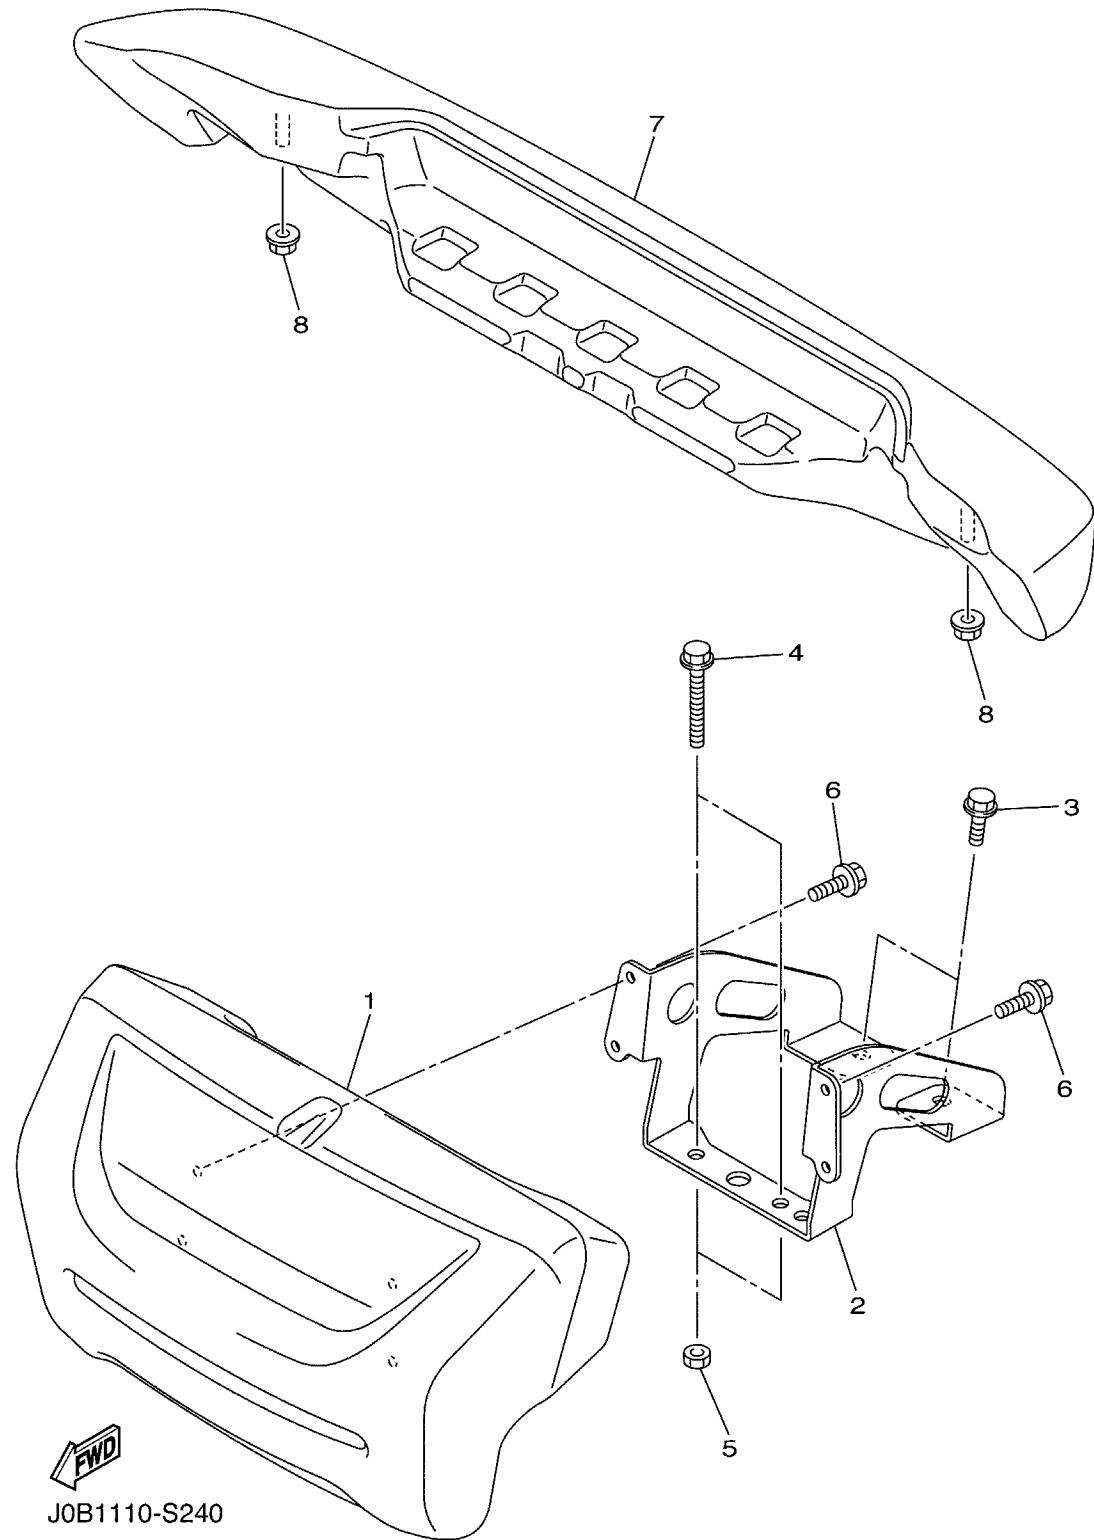

BUMPER

Ref No.	Part Number	Description	Qty	Remarks
1	J0B-K7510-00-00	FRONT BUMPER COMP.	1	
2	J0B-K8164-00-00	STAY, FRONT BUMPER (L.H)	1	
3	95812-08016-00	BOLT, FLANGE	2	
4	95812-08050-00	BOLT, FLANGE	2	
5	95302-08700-00	NUT, HEXAGON	2	
6	95822-06012-00	BOLT, FLANGE	4	
7	JW8-K7540-00-00	REAR BUMPER COMP.	1	
8	95602-10200-00	NUT, S/L FLANGE	2