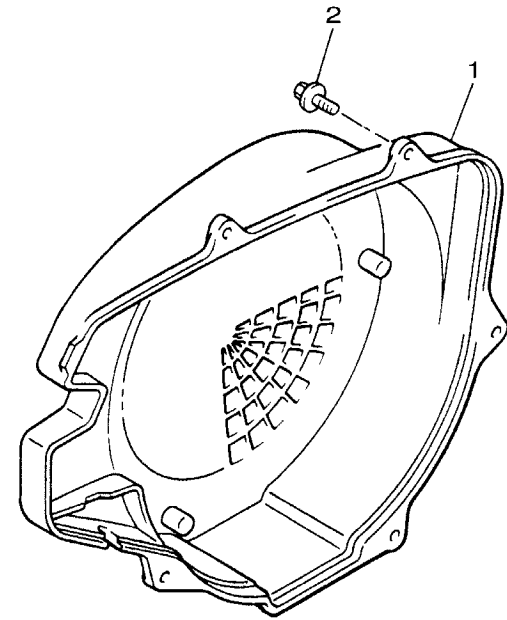

AIR SHROUD & FAN

Ref No.	Part Number	Description	Qty	Remarks
1	JN6-12621-02-00	CASE, FAN	1	
2	95802-06020-00	BOLT, FLANGE	4	
3	JN6-12651-01-00	AIR SHROUD, CYLINDER 1	1	
4	JR7-12658-00-00	DAMPER, AIR SHROUD 1	1	
5	JN6-12652-00-00	AIR SHROUD, CYLINDER 2	1	
6	95802-06020-00	BOLT, FLANGE	2	
7	J0B-E2691-00-00	DUCT 1	1	
8	90269-10001-00	RIVET	1	
9	JR7-12634-00-00	PLATE 2	1	

J0B1110-S040