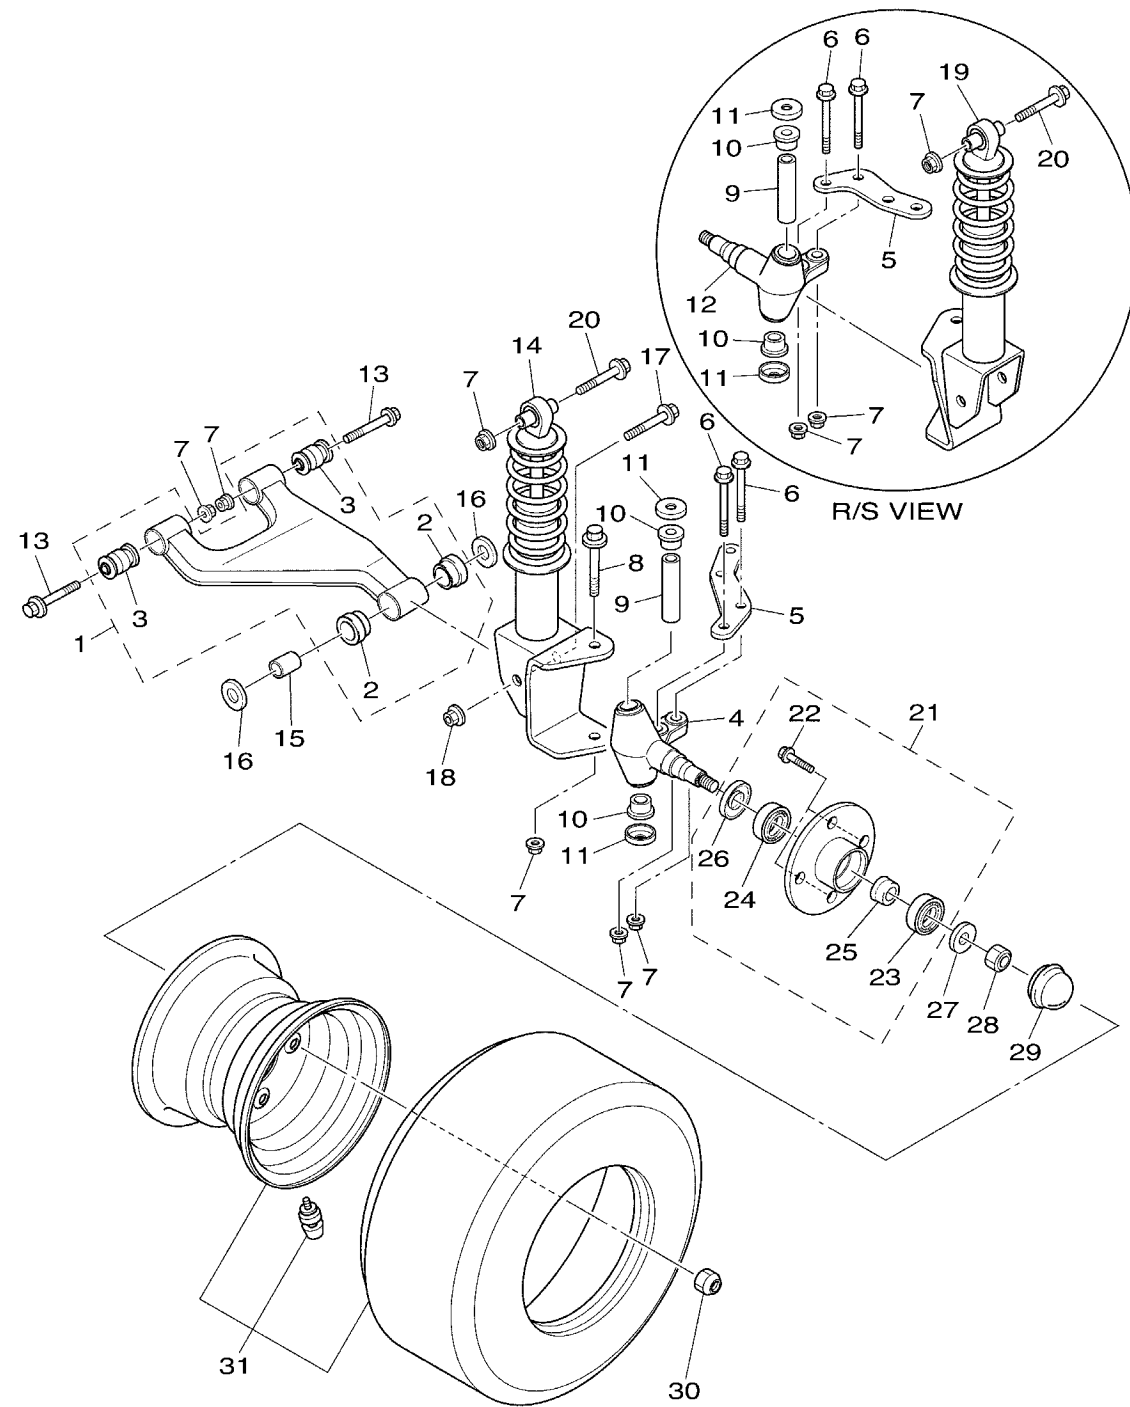

FRONT SUSPENSION & WHEEL

Ref No.	Part Number	Description	Qty	Remarks
21	JC1-F5103-00-00	HUB BEARING UNIT ASSY	2	
22	90114-12805-00	. .BOLT, SERRATION	4	
23	93306-204X0-00	. .BEARING	1	
24	93306-005Y3-00	. .BEARING	1	
25	90387-241M7-00	. .COLLAR	1	
26	93102-30083-00	. .OIL SEAL	1	
27	90208-14801-00	WASHER, CONICAL SPRING	2	
28	95602-14100-00	NUT, U	2	
29	JN6-F5118-01-00	COVER, HUB DUST	2	
30	90179-12262-00	NUT	8	
31	JC1-F5100-01-00	WHEEL ASSY (205/65-10 4P)	2	

J0D1100-S130