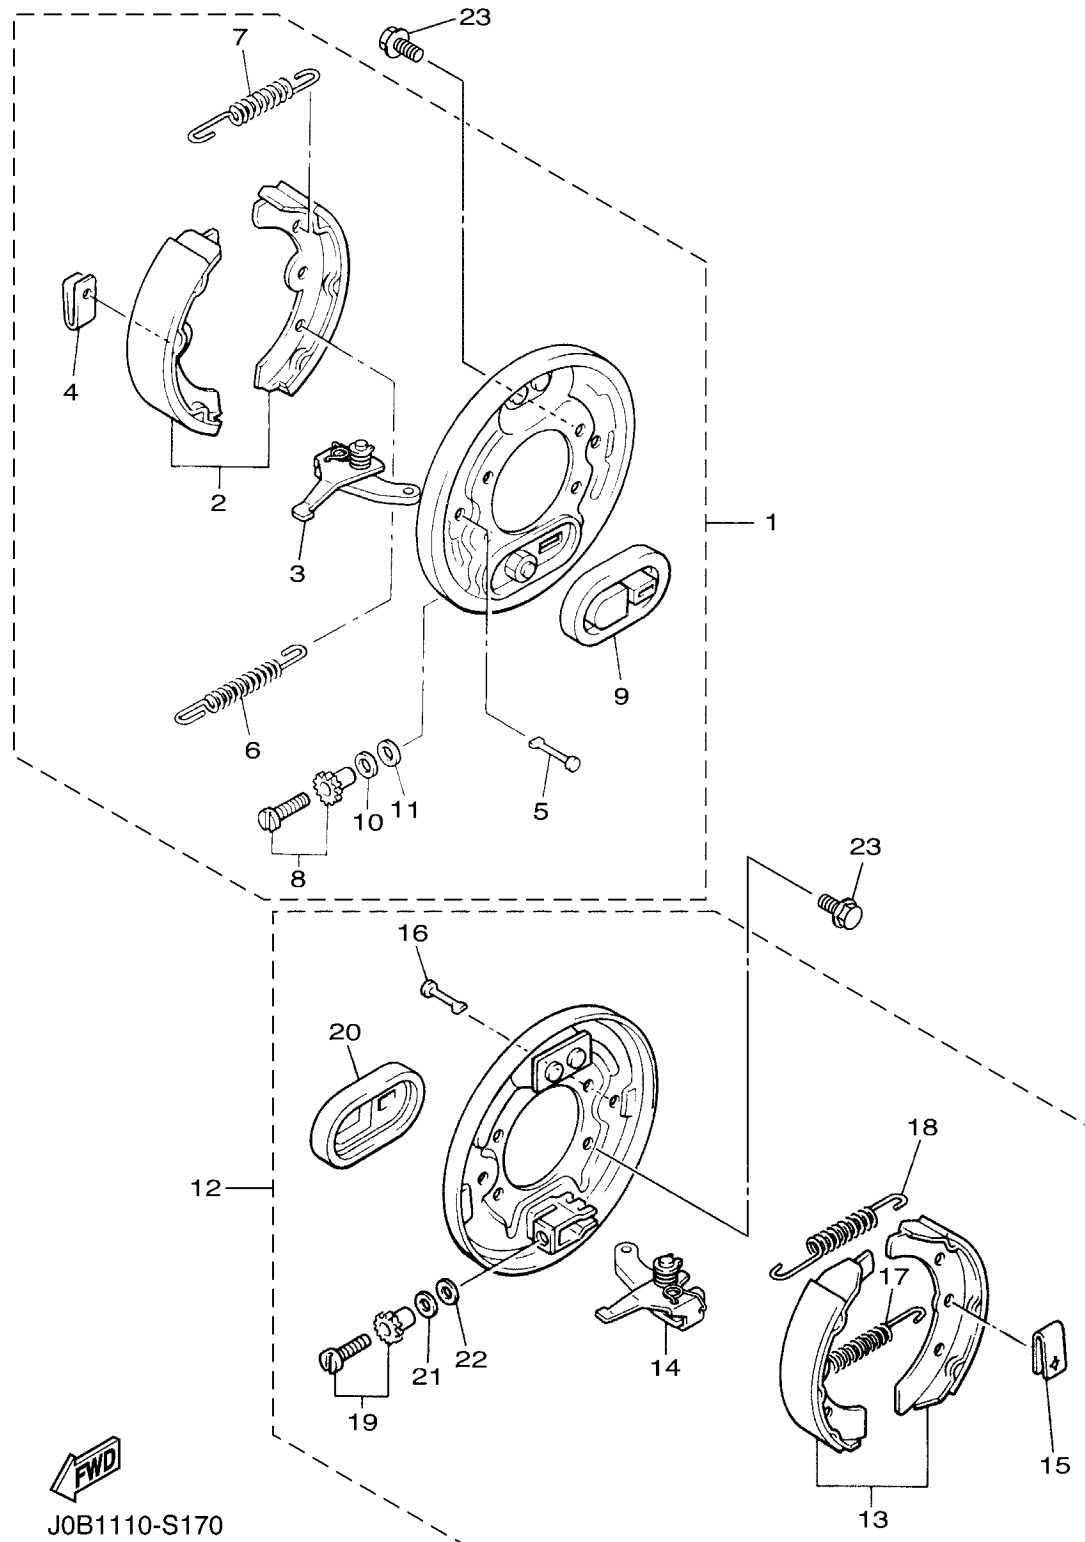

BRAKE

Ref No.	Part Number	Description	Qty	Remarks
1	JW8-F7280-00-00	.BACKING PLATE ASSY 1	1	
2	JN9-W2536-00-00	...BRAKE SHOE SET	1	
3	J38-27204-00-00	...LEVER ASSY 1	1	
4	JW8-F7281-00-00	...SPRING, SHOE CLAMP	2	
5	J10-27282-00-00	...PIN, SHOE HOLD DOWN	2	
6	90506-20281-00	...SPRING, TENSION	1	
7	90506-14001-00	...SPRING, TENSION	1	
8	J55-27270-00-00	...ADJUSTER ASSY	1	
9	JW8-F7286-00-00	...COVER, DUST	1	
10	90201-121H9-00	...WASHER, PLATE	1	
11	90201-121H8-00	...WASHER, PLATE	1	
12	JW8-F7290-00-00	.BACKING PLATE ASSY 2	1	
13	JN9-W2536-00-00	...BRAKE SHOE SET	1	
14	J38-27205-00-00	...LEVER ASSY 2	1	
15	JW8-F7281-00-00	...SPRING, SHOE CLAMP	2	
16	J10-27282-00-00	...PIN, SHOE HOLD DOWN	2	
17	90506-20281-00	...SPRING, TENSION	1	
18	90506-14001-00	...SPRING, TENSION	1	
19	J55-27260-00-00	...ADJUSTER ASSY	1	
20	JW8-F7286-00-00	...COVER, DUST	1	

CONTINUED ON NEXT FRAME >