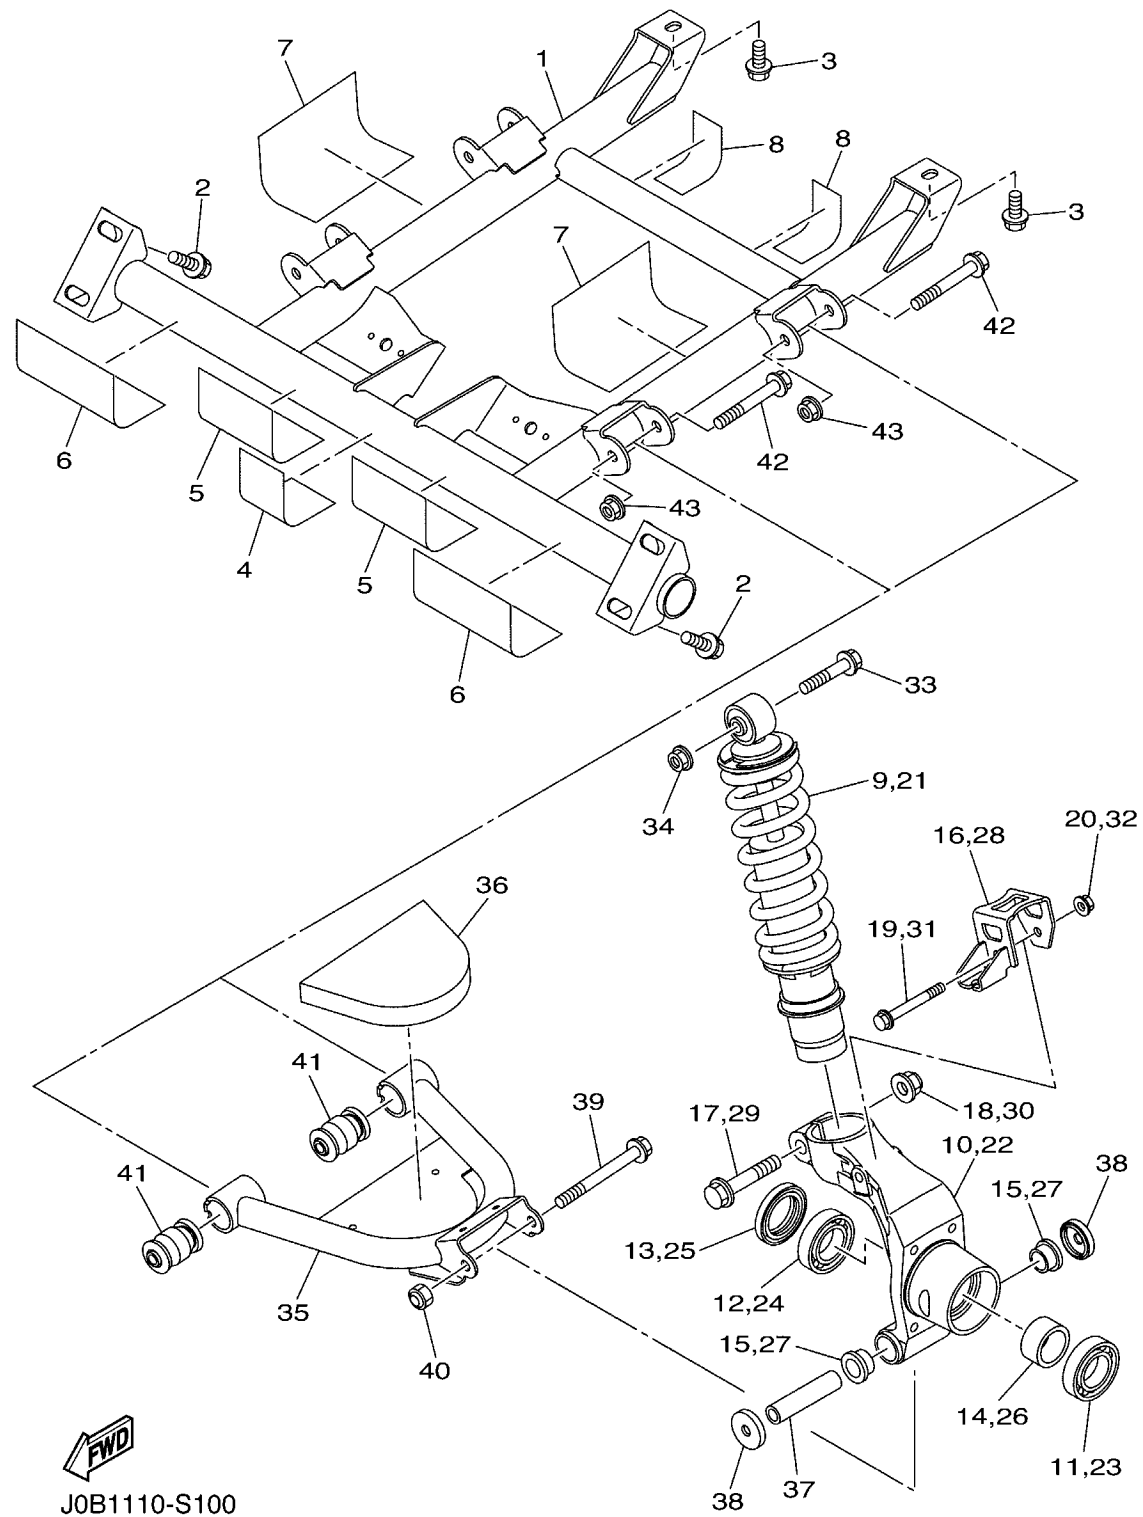

REAR ARM & SUSPENSION

Ref No.	Part Number	Description	Qty	Remarks
41	2HR-23526-00-00	.BUSH	4	
42	90105-10267-00	BOLT, FLANGE	4	
43	95602-10200-00	NUT, S/L FLANGE	4	

FWD
JOB1110-S100