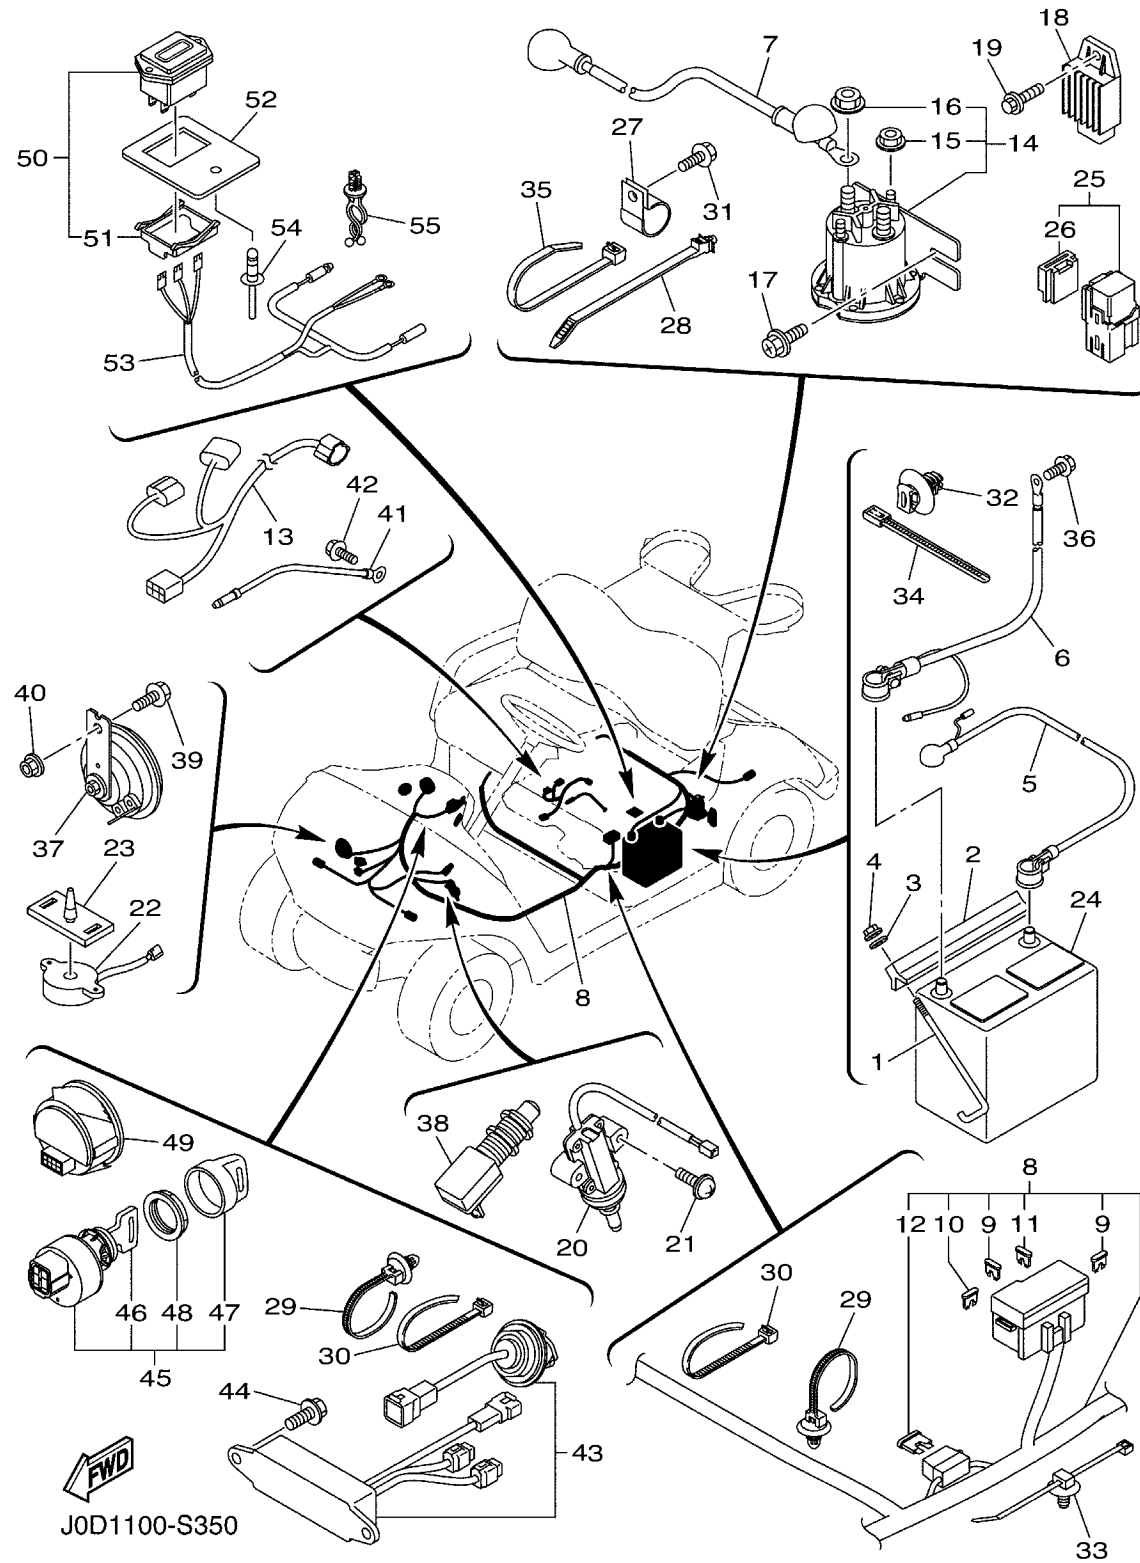

ELECTRICAL 2

Ref No.	Part Number	Description	Qty	Remarks
1	JW1-H2133-00-00	SCREW, FITTING	2	
2	J55-H2136-00-00	PLATE, BATTERY FITTING	1	
3	92902-06200-00	WASHER	2	
4	95702-06500-00	NUT, FLANGE	2	
5	J0B-H2115-00-00	WIRE, PLUS LEAD	1	
6	J0B-H2116-01-00	WIRE, MINUS LEAD	1	
7	J0B-H2117-00-00	WIRE, LEAD	1	
8	J0D-H2590-01-00	WIRE HARNESS ASSY	1	
9	JW6-H554E-00-00	..FUSE (10A)	2	
10	JW6-H554E-20-00	..FUSE (25A)	1	
11	JW6-H554E-10-00	..FUSE (15A)	1	
12	J0D-H2151-00-00	..FUSE	1	
13	J0B-82149-01-00	WIRE, LEAD 3	1	
14	JW1-H1950-00-00	RELAY ASSY	1	
15	90179-05807-00	..NUT	2	
16	90179-08824-00	..NUT	2	
17	90105-06831-00	BOLT, FLANGE	2	
18	JF2-81910-10-00	VOLTAGE REGULATOR ASSY	1	
19	90105-06870-00	BOLT, FLANGE	1	
20	JF7-82817-22-00	SWITCH	1	

CONTINUED ON NEXT FRAME >