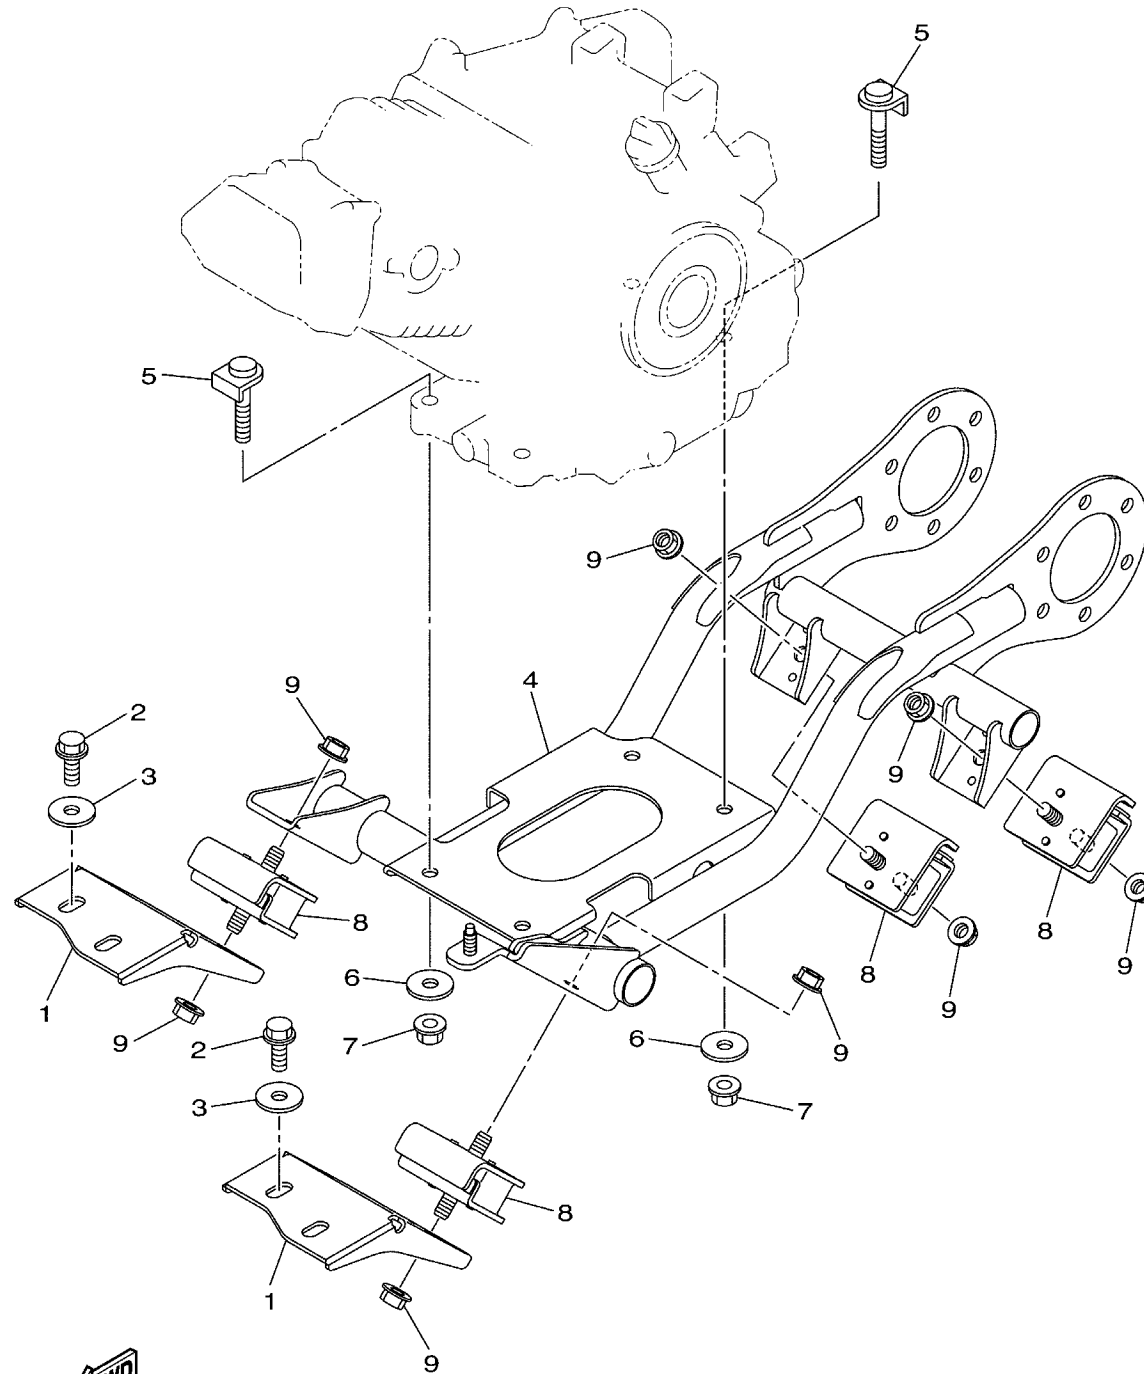

ENGINE BRACKET

Ref No.	Part Number	Description	Qty	Remarks
1	J0B-F1411-00-00	BRACKET, ENGINE 1	2	
2	95812-10020-00	BOLT, FLANGE	4	
3	90201-10072-00	WASHER, PLATE	4	
4	J0B-F1419-01-00	BRACKET, ENGINE 2	1	
5	JT0-21481-00-00	BOLT, ENGINE MOUNTING 1	4	
6	92902-10200-00	WASHER	4	
7	95602-10200-00	NUT, S/L FLANGE	4	
8	J0B-F1485-00-00	DAMPER, RUBBER 1	4	
9	95602-10200-00	NUT, S/L FLANGE	8	

FWD
J0B1110-S090