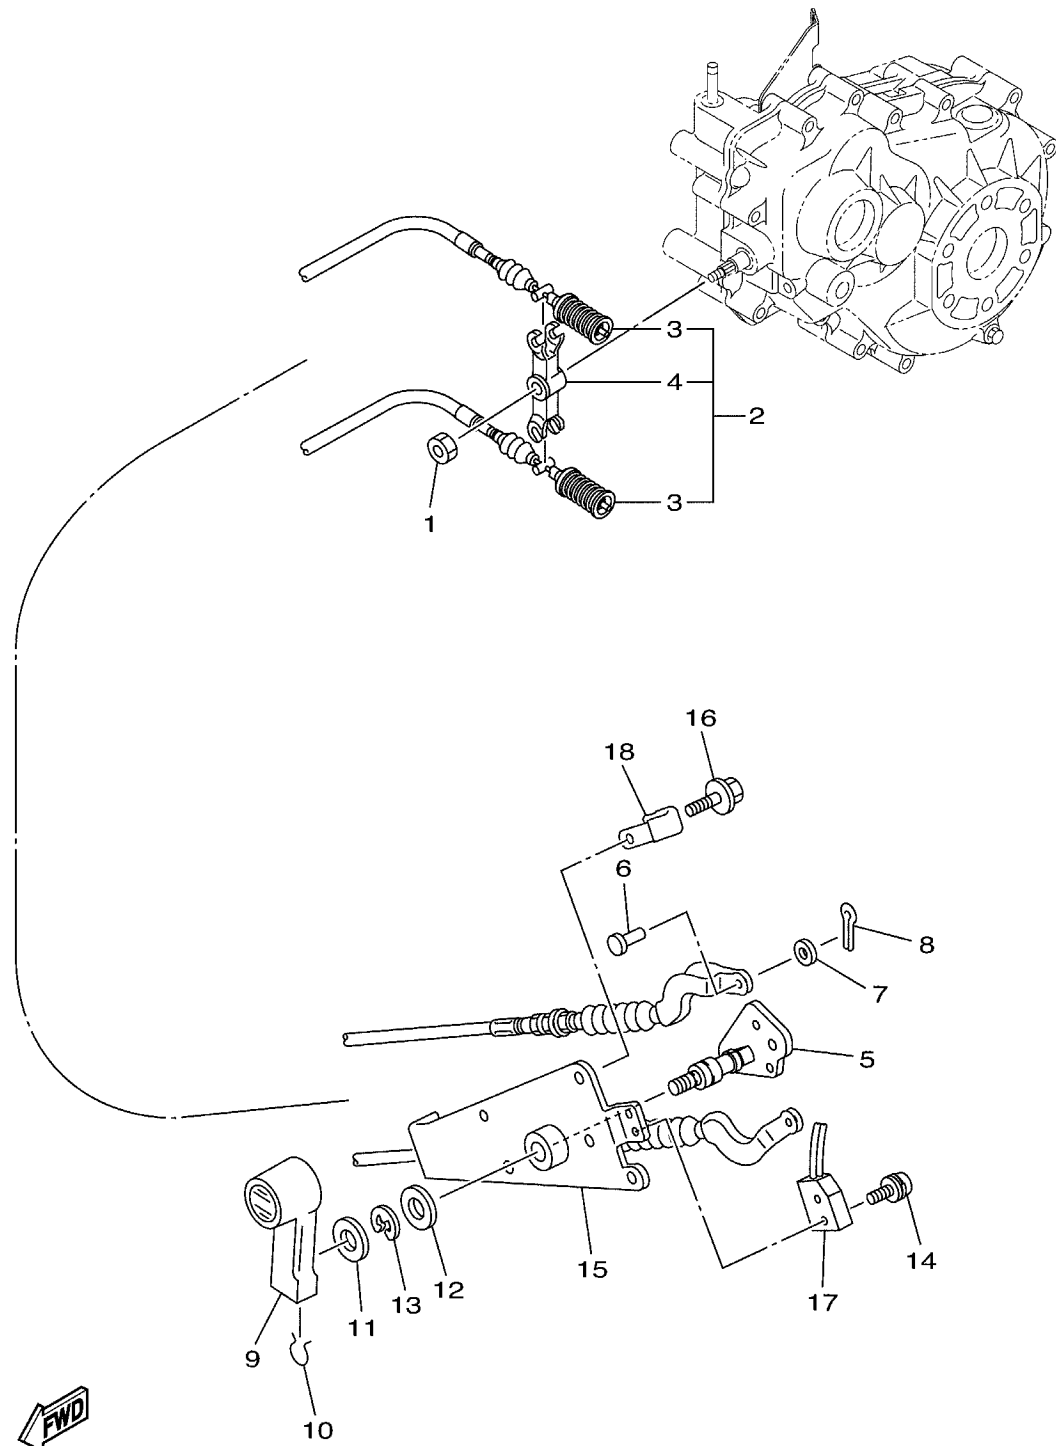

SHIFTER & CABLES

Ref No.	Part Number	Description	Qty	Remarks
1	95602-08100-00	NUT, U	1	
2	J0B-G8330-00-00	CABLE END ASSY	1	
3	J0B-G6371-00-00	. .WIRE, SHIFT	2	
4	JW8-G6383-10-00	. .LEVER, SHIFT 2	1	
5	J0B-G6382-00-00	LEVER, SHIFT 1	1	
6	91702-06014-00	PIN, CLEVIS	2	
7	92902-06600-00	WASHER, PLATE	2	
8	91402-20012-00	PIN, COTTER	2	
9	JN3-G6381-00-00	KNOB, SHIFT	1	
10	JN3-G6376-00-00	SPRING SET	1	
11	90201-208S8-00	WASHER, PLATE	1	
12	90201-198S7-00	WASHER, PLATE	1	
13	99009-19400-00	CIRCLIP	1	
14	97602-04316-00	SCREW, PAN HEAD WITH WASHER	2	
15	J0B-G6372-00-00	BRACKET, SHIFT WIRE	1	
16	90105-06831-00	BOLT, FLANGE	3	
17	JN3-82617-01-00	SWITCH	1	
18	90465-06038-00	CLAMP	1	

J0B1110-S220