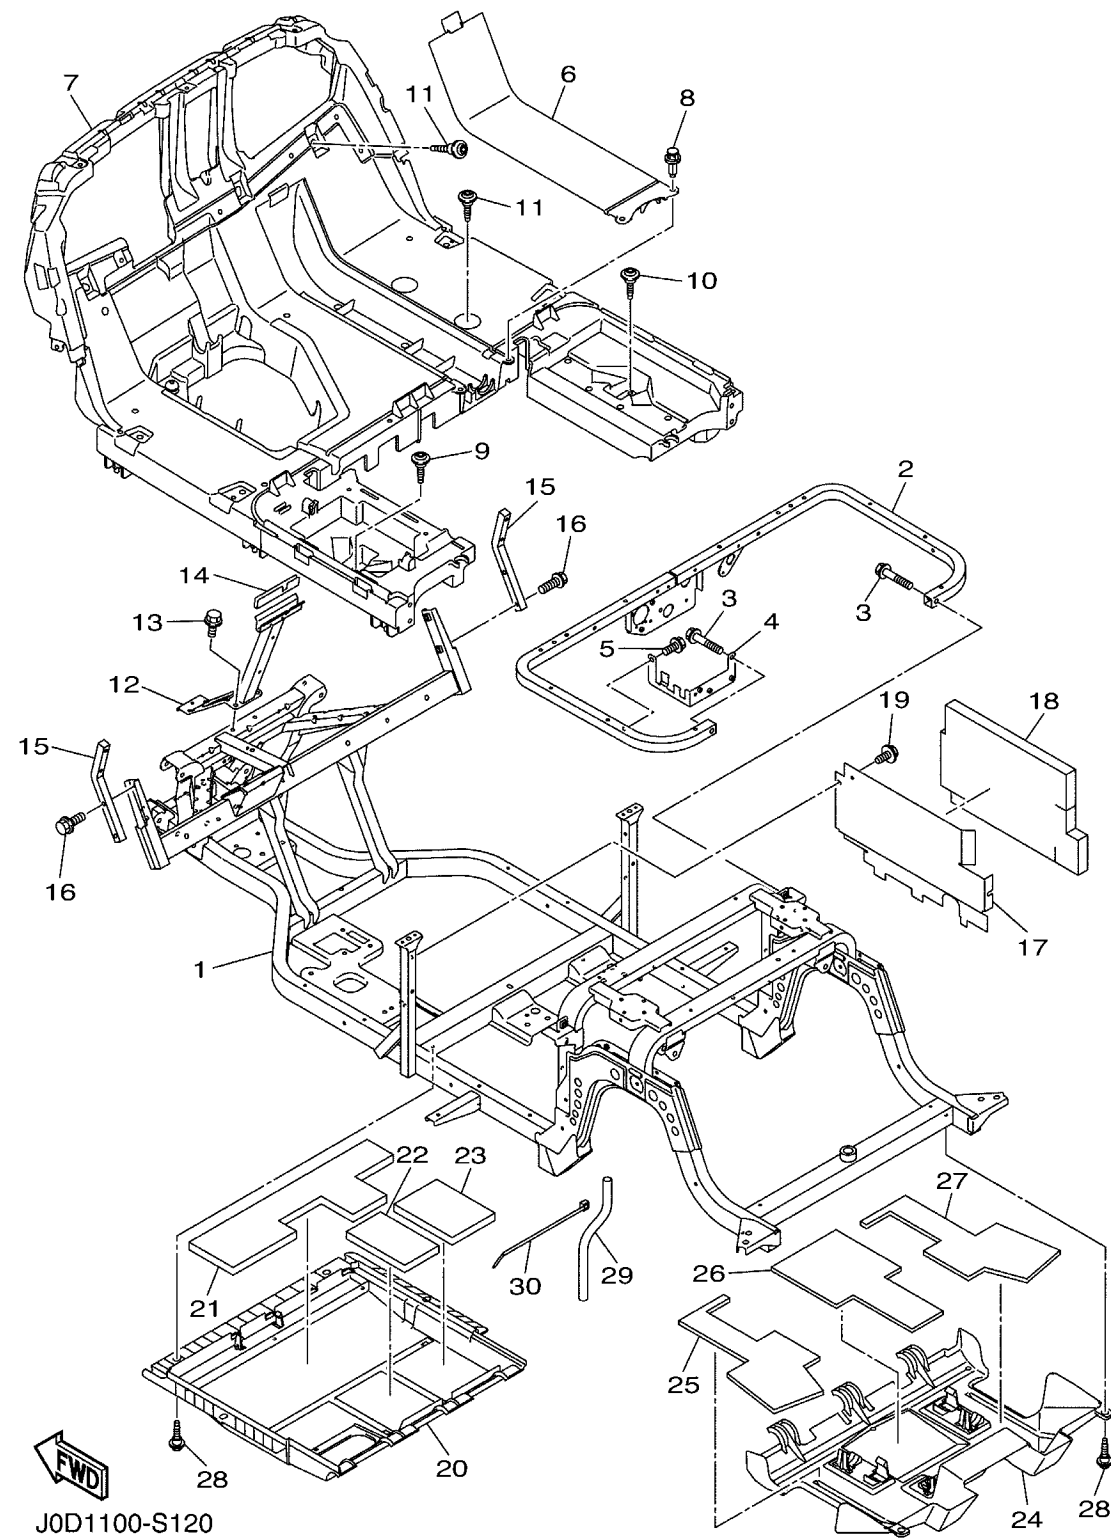

FRAME

Ref No.	Part Number	Description	Qty	Remarks
1	J0B-F2501-00-00	FRAME COMP.	1	
2	J0B-F255G-00-00	MEMBER, SEAT SUPPORT	1	
3	95812-08040-00	BOLT, FLANGE	2	
4	J0B-F253B-00-00	STAY, RELAY	1	
5	90105-08867-00	BOLT, FLANGE	1	
6	J0B-F7413-01-00	COVER, FOOTREST	1	
7	J0D-F7411-01-00	FOOTREST 1	1	
8	90269-09003-00	RIVET	2	
9	J0B-F1738-00-00	BOLT	1	
10	J0B-F1738-00-00	BOLT	1	
11	J0B-F1738-00-00	BOLT	7	
12	J0B-F258E-00-00	SUPPORT, FRONT COWL	1	
13	90105-08867-00	BOLT, FLANGE	2	
14	J0B-F2127-00-00	SHIM	1	
15	J0B-K816M-00-00	REAR STORAGE BOX COMP.	2	
16	90105-088B6-00	BOLT, FLANGE	4	
17	J0B-F258R-00-00	PLATE, BATTERY 3	1	
18	J0B-K8252-00-00	PAD, SILENCER 2	1	
19	90105-08867-00	BOLT, FLANGE	2	
20	J0B-F3123-01-00	COVER, UNDER 1	1	

CONTINUED ON NEXT FRAME >