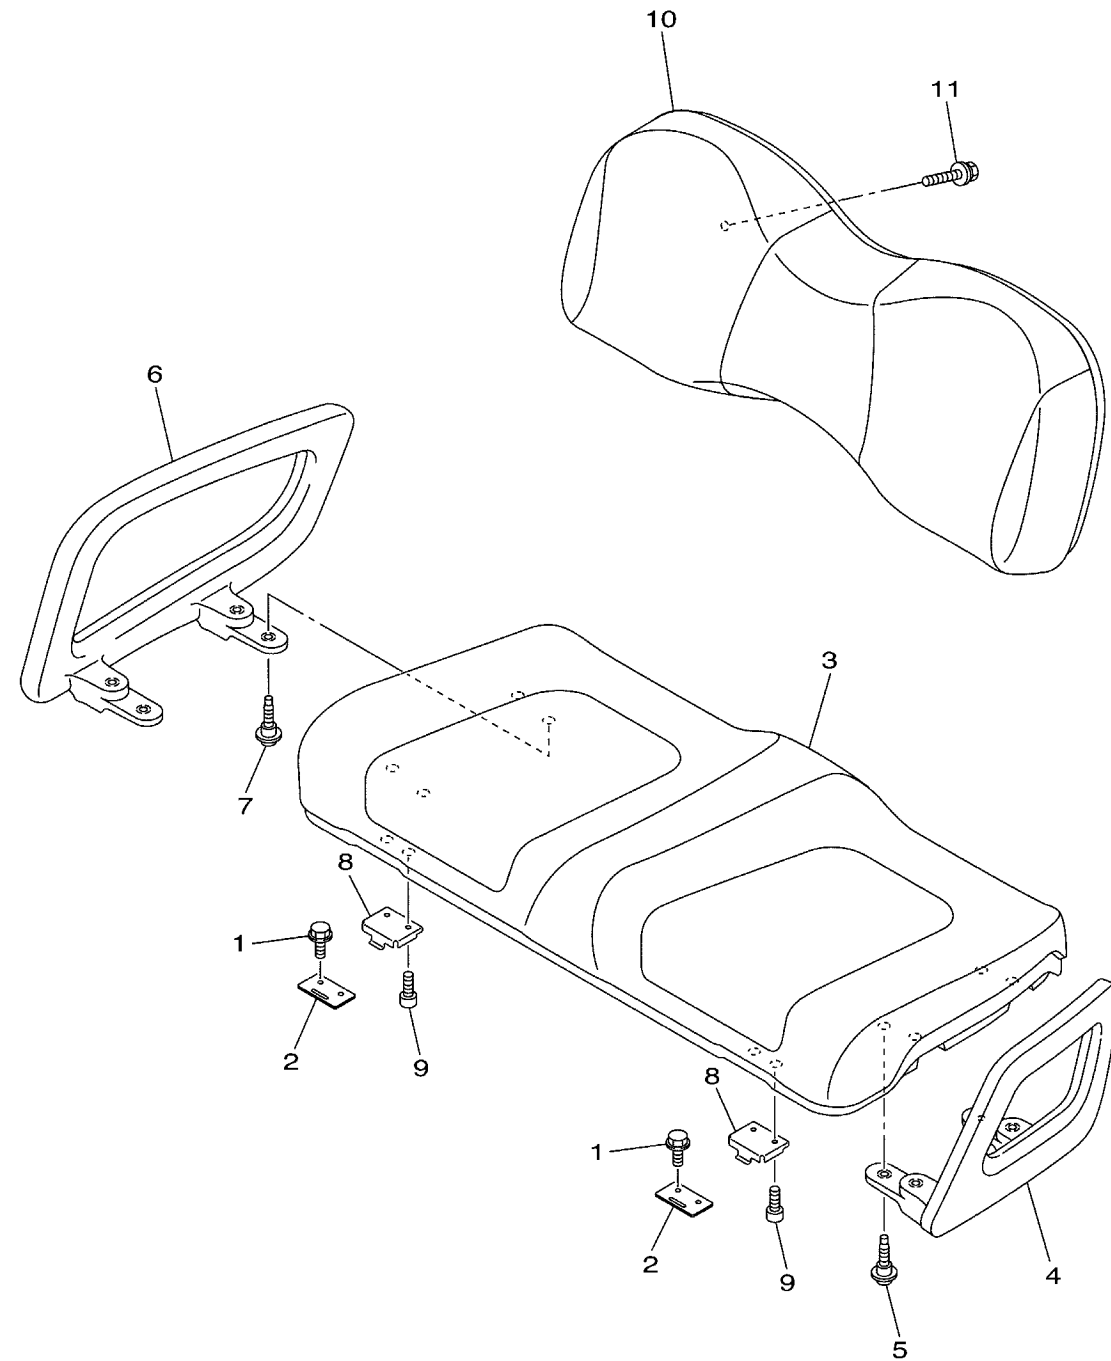

SEAT

Ref No.	Part Number	Description	Qty	Remarks
1	JW9-H1674-00-00	BOLT	4	
2	J0B-K8427-00-00	HINGE, SEAT 2	2	
3	J0B-K8401-00-00	SEAT SUB-ASSY,CUSHION	1	
4	J0B-K8361-00-00	ARM REST 1	1	
5	J0B-F1738-00-00	BOLT	4	
6	J0B-K8362-00-00	ARM REST 2	1	
7	J0B-F1738-00-00	BOLT	4	
8	J0B-K8426-10-00	HINGE, SEAT 1	2	
9	90110-06125-00	BOLT, HEXAGON SOCKET HEAD	4	
10	JW1-K8402-10-00	SEAT SUB ASSY, BACK	1	
11	90119-06808-00	BOLT, WITH WASHER	4	

J0B1110-S290