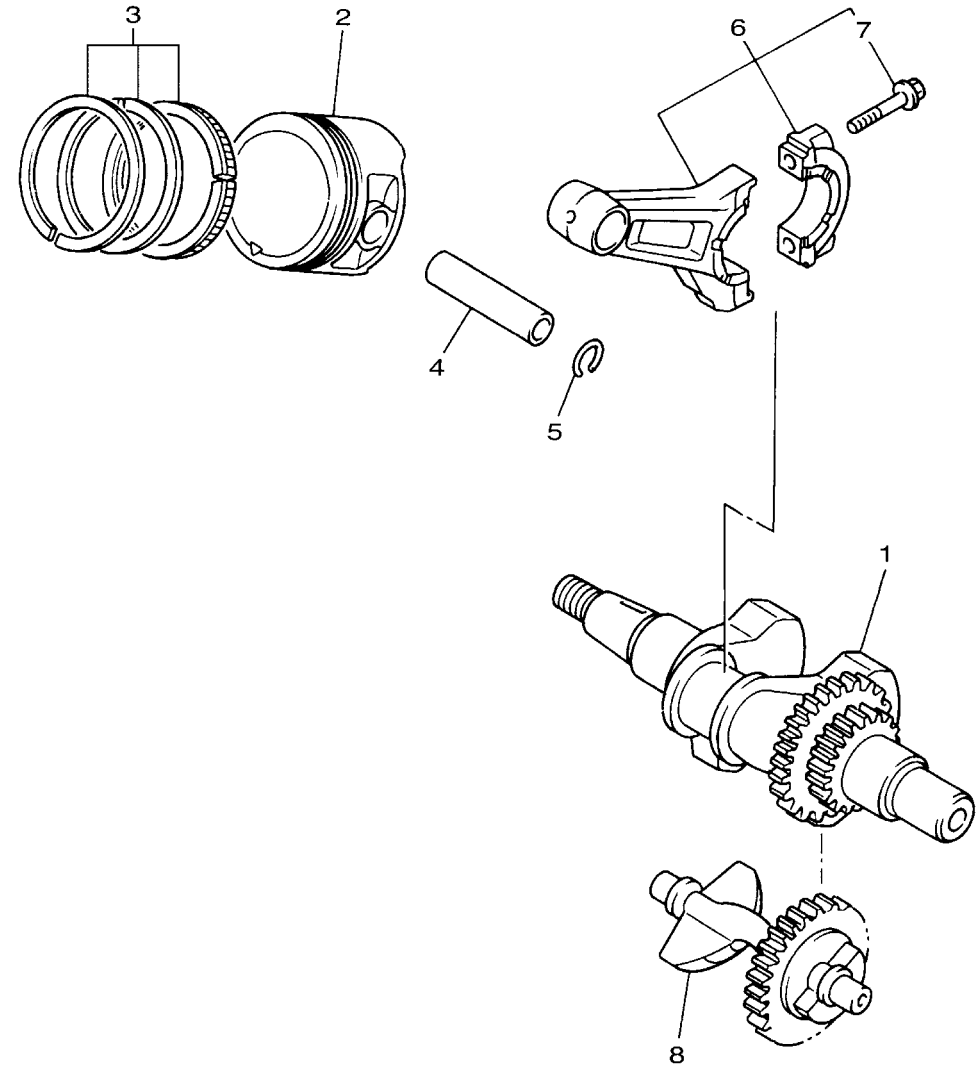

CRANKSHAFT & PISTON

Ref No.	Part Number	Description	Qty	Remarks
1	JN6-11400-00-00	CRANKSHAFT ASSY	1	
2	JR7-11631-00-A0	PISTON (STD)	1	
2	JR7-11635-00-00	PISTON (0.25MM O/S)	1	AP
2	JR7-11636-00-00	PISTON (0.50MM O/S)	1	AP
3	JR7-11610-00-00	PISTON RING SET (STD)	1	
3	JR7-11610-10-00	PISTON RING SET (0.25MM O/S)	1	AP
3	JR7-11610-20-00	PISTON RING SET (0.50MM O/S)	1	AP
4	583-11633-00-00	PIN, PISTON	1	
5	93450-21053-00	CIRCLIP	2	
6	JN6-11650-10-00	CONNECTING ROD ASSY	1	
7	JN6-11654-10-00	. .BOLT, CONNECTING ROD	2	
8	JN6-11454-10-00	WEIGHT 1	1	

JN7010-6021