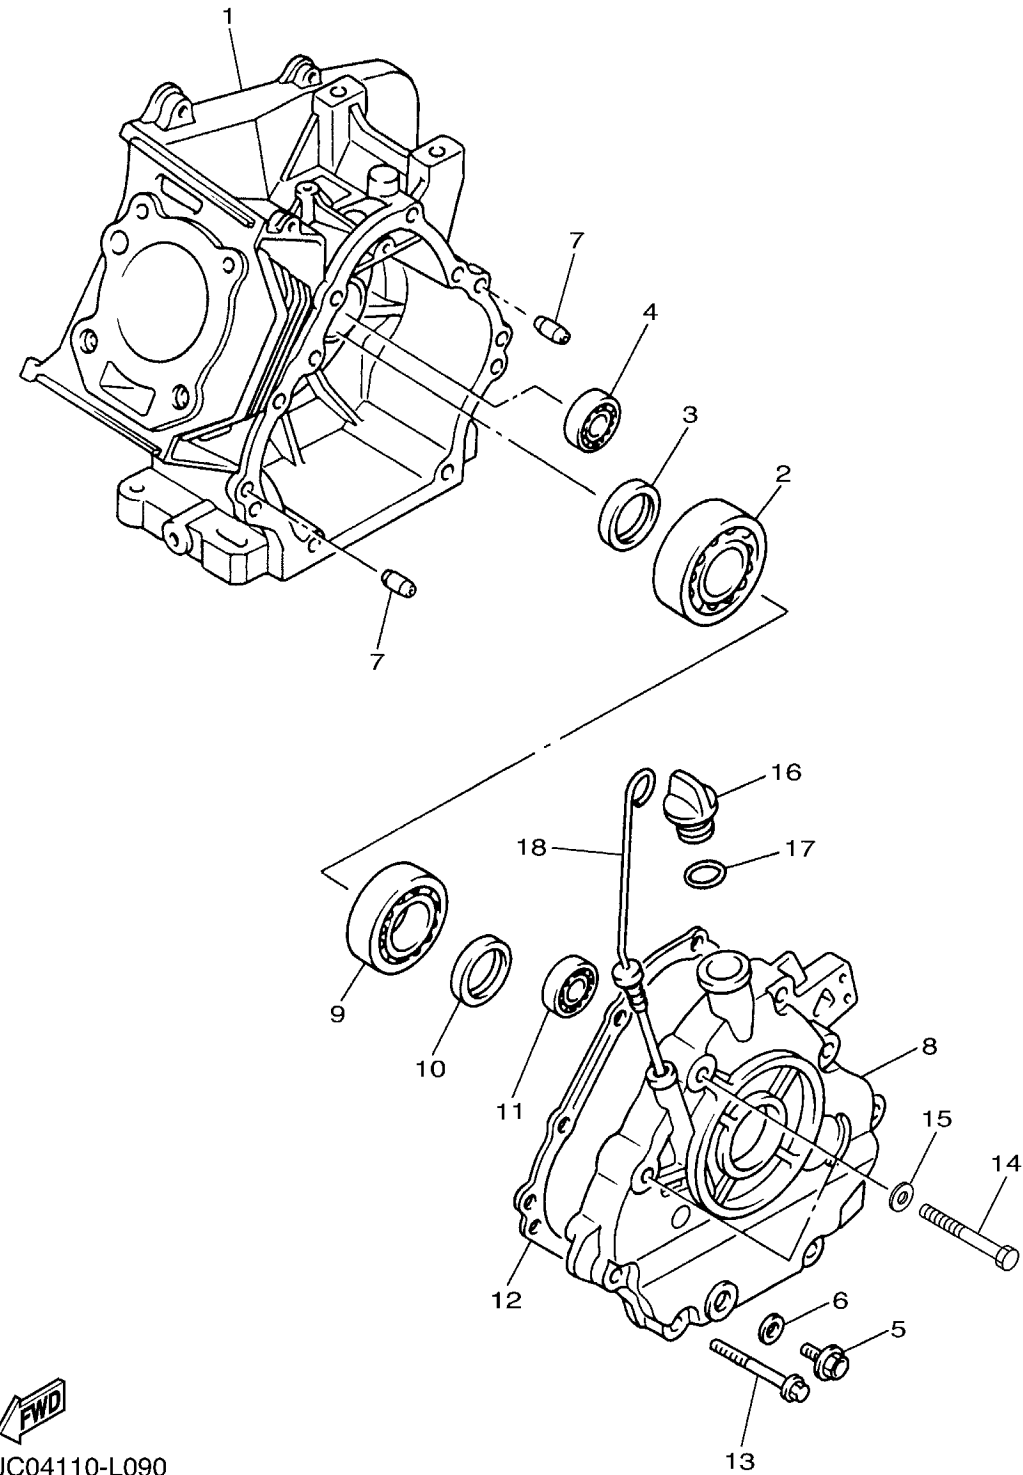

CRANKCASE

Ref No.	Part Number	Description	Qty	Remarks
1	JC0-15111-01-00	CRANKCASE 1	1	
2	93306-30709-00	BEARING	1	
3	93102-35014-00	OIL SEAL	1	
4	93306-20201-00	BEARING	1	
5	90340-12097-00	PLUG, STRAIGHT SCREW	1	
6	812-11198-00-00	GASKET	1	
7	99530-08016-00	PIN, DOWEL	2	
8	JN6-15411-01-00	COVER, CRANKCASE 1	1	
9	93306-20714-00	BEARING	1	
10	93102-35014-00	OIL SEAL	1	
11	93306-20201-00	BEARING	1	
12	JY2-15451-00-00	GASKET, CRANKCASE COVER 1	1	
13	95812-08045-00	BOLT, FLANGE	6	
14	97012-10050-00	BOLT	2	
15	90201-10057-00	WASHER, PLATE	2	
16	796-15363-01-00	PLUG, OIL	1	
17	93210-22344-00	O-RING	1	
18	J38-15361-00-00	GAUGE, LEVEL	1	

JC04110-L090