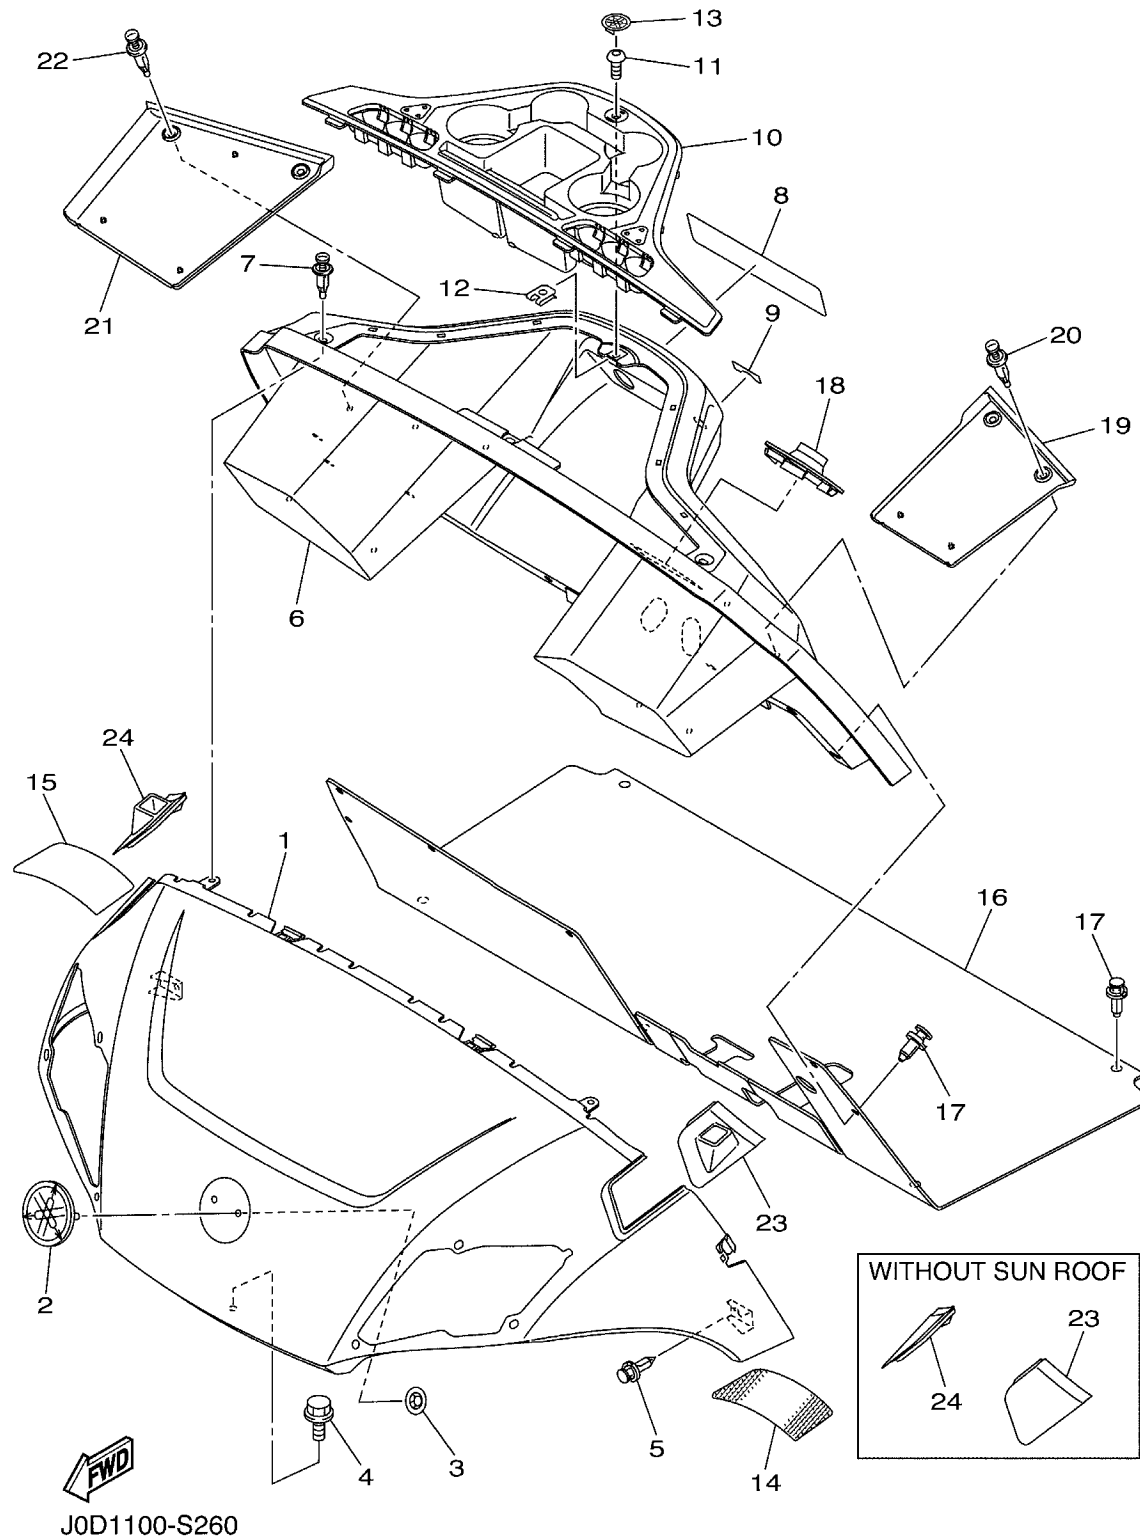

BODY

Ref No.	Part Number	Description	Qty	Remarks
1	J0D-K8115-A0-00	COWL, FRONT	1	UR FOR BW1
1	J0D-K8115-00-00	COWL, FRONT	1	UR FOR DNBME
1	J0D-K8115-20-00	COWL, FRONT	1	UR FOR LNYM8
1	J0D-K8115-30-00	COWL, FRONT	1	UR FOR LNMP
1	J0D-K8115-40-00	COWL, FRONT	1	UR FOR DYNM2
1	J0D-K8115-70-00	COWL, FRONT	1	UR FOR DRMV
1	J0D-K8115-80-00	COWL, FRONT	1	UR FOR BMG
1	J0D-K8115-90-00	COWL, FRONT	1	UR FOR VPBM6
2	J0B-F4161-00-00	EMBLEM 1	1	
3	JU0-K7573-00-00	NUT, SPECIAL	2	
4	90105-06831-00	BOLT, FLANGE	1	
5	90269-06804-00	RIVET	2	
6	J0D-K8114-00-00	PANEL, FRONT	1	
7	90269-07803-00	RIVET	3	
8	J0B-K7768-00-00	LABEL, WARNING 8	1	ENGLISH
9	J0D-K8282-00-00	PLATE, SWITCH PANEL	1	
10	J0B-K835E-00-00	HOLDER, BEVERAGE	1	
11	90111-05805-00	BOLT,HEX. SOCKET BUTTON	1	
12	90183-05008-00	NUT, SPRING	1	
13	J0B-H2370-00-00	PLUG CAP ASSY	1	

CONTINUED ON NEXT FRAME >