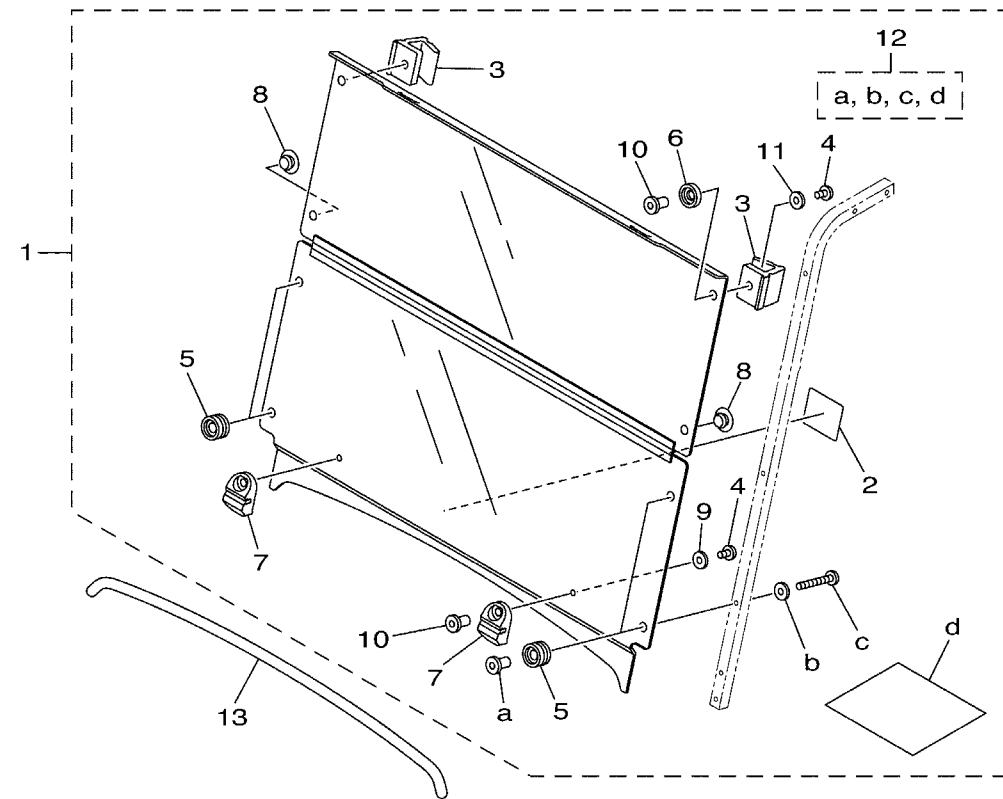

ALTERNATE FOR WINDSHIELD

Ref No.	Part Number	Description	Qty	Remarks
1	J0B-K7200-20-00	WINDSHIELD ASSY	1	UR CLEAR
1	J0B-K7200-30-00	WINDSHIELD ASSY	1	UR SMOKE
2	J0B-K7458-00-00	. .LABEL, WARNING	1	
3	J0B-K7173-20-00	. .LEVER, LATCH 1	2	
4	J0B-K7258-00-00	. .SCREW, 2	4	
5	J0B-K7237-00-00	. .GROMMET	2	
6	J0B-K7247-00-00	. .GROMMET, W/S 2	2	
7	J0B-K7257-00-00	. .GROMMET, W/S 3	2	
8	J0B-K7238-00-00	. .DAMPER	2	
9	J0B-K7218-00-00	. .WASHER 1	2	
10	J0B-K7217-00-00	. .NUT, WIND SHIELD	4	
11	J0B-K7219-00-00	. .WASHER 2	2	
12	J0B-K7240-20-00	. .WIND SHIELD HARDWARE KIT 1	1	
13	J0B-K7227-20-00	PACKING, WIND SHIELD	1	

J0D1100-S360