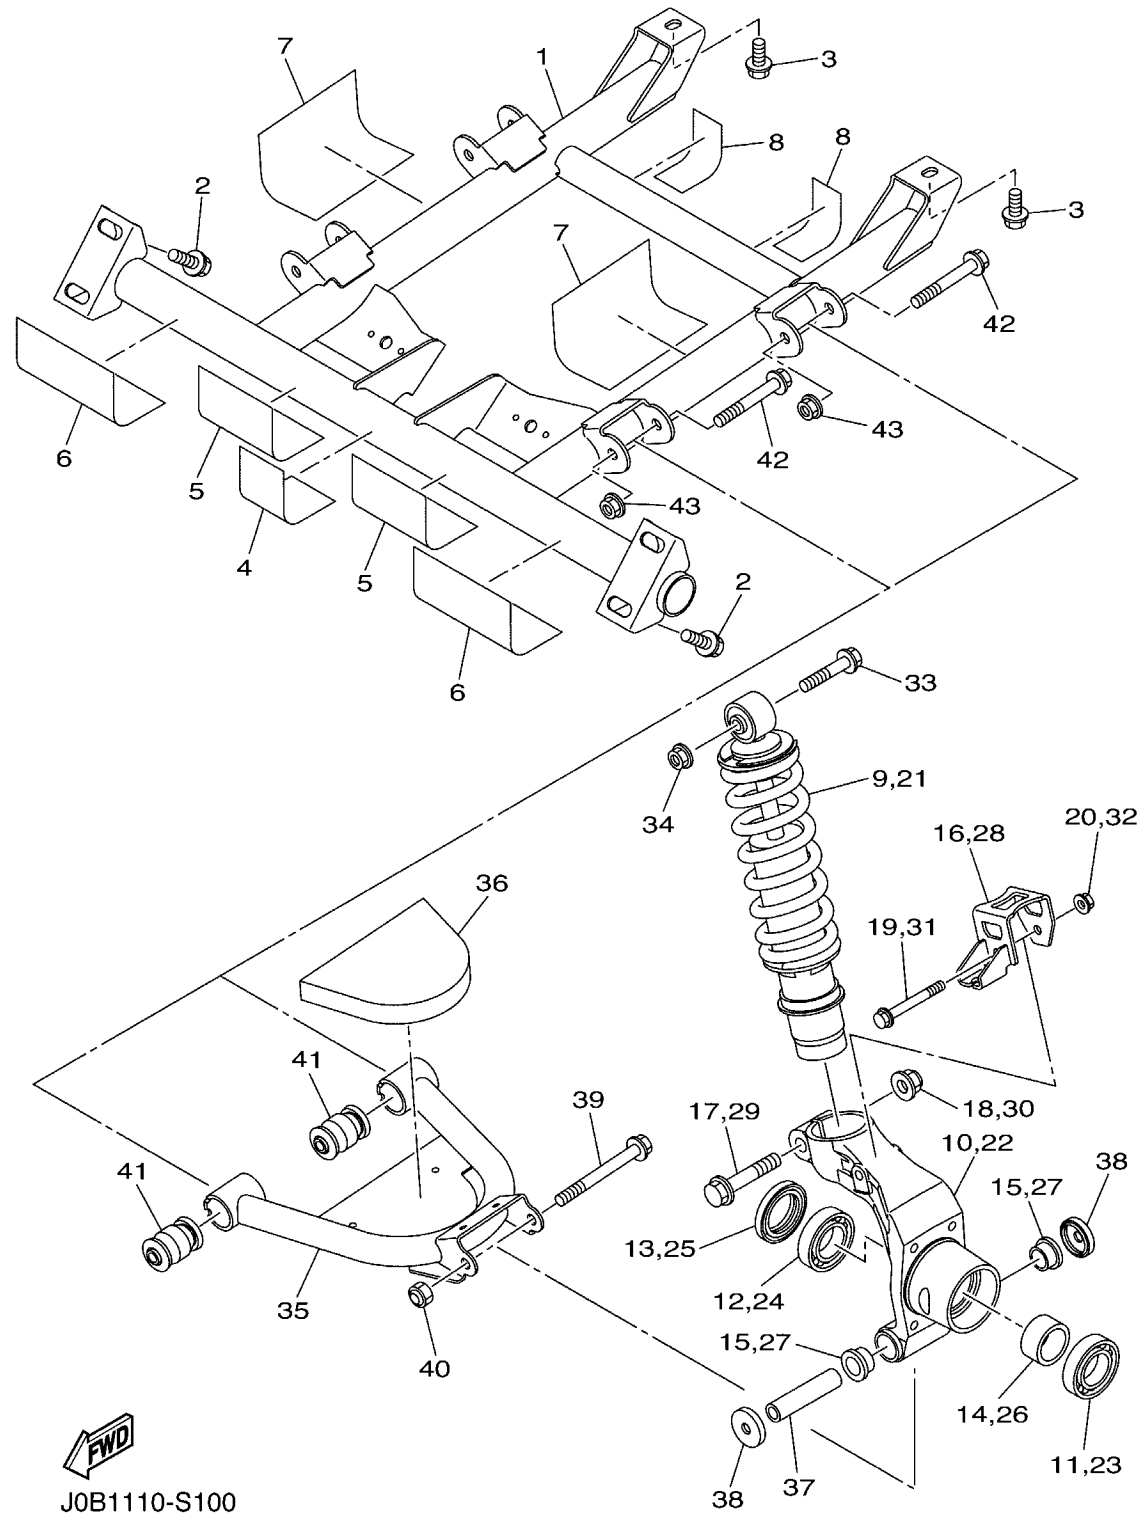

REAR ARM & SUSPENSION

Ref No.	Part Number	Description	Qty	Remarks
21	J0B-F2210-00-00	SHOCK ABSORBER ASSY, REAR	1	
22	J0B-F53A1-01-00	KNUCKLE, REAR	1	
23	93306-00622-00	BEARING	1	
24	93306-006Y4-00	BEARING	1	
25	93106-38046-00	OIL SEAL	1	
26	J0B-F3113-00-00	COLLAR	1	
27	90381-17800-00	BUSH, SOLID	2	
28	J0B-F537W-00-00	BRACKET 1	1	
29	95812-12055-00	BOLT, FLANGE	1	
30	95602-12200-00	NUT, SELF-LOCKING	1	
31	95812-08060-00	BOLT, FLANGE	1	
32	95702-08500-00	NUT, FLANGE	1	
33	95812-10055-00	BOLT, FLANGE	2	
34	95602-10200-00	NUT, S/L FLANGE	2	
35	J0B-F2171-01-00	ARM, REAR 1	2	
36	J0B-K8254-00-00	PAD, SILENCER 4	2	
37	5KM-23448-00-00	SPACER	2	
38	5UG-23517-10-00	COVER, THRUST 1	4	
39	90105-10185-00	BOLT, FLANGE	2	
40	90185-10012-00	NUT, SELF-LOCKING	2	

CONTINUED ON NEXT FRAME >

J0B1110-S100