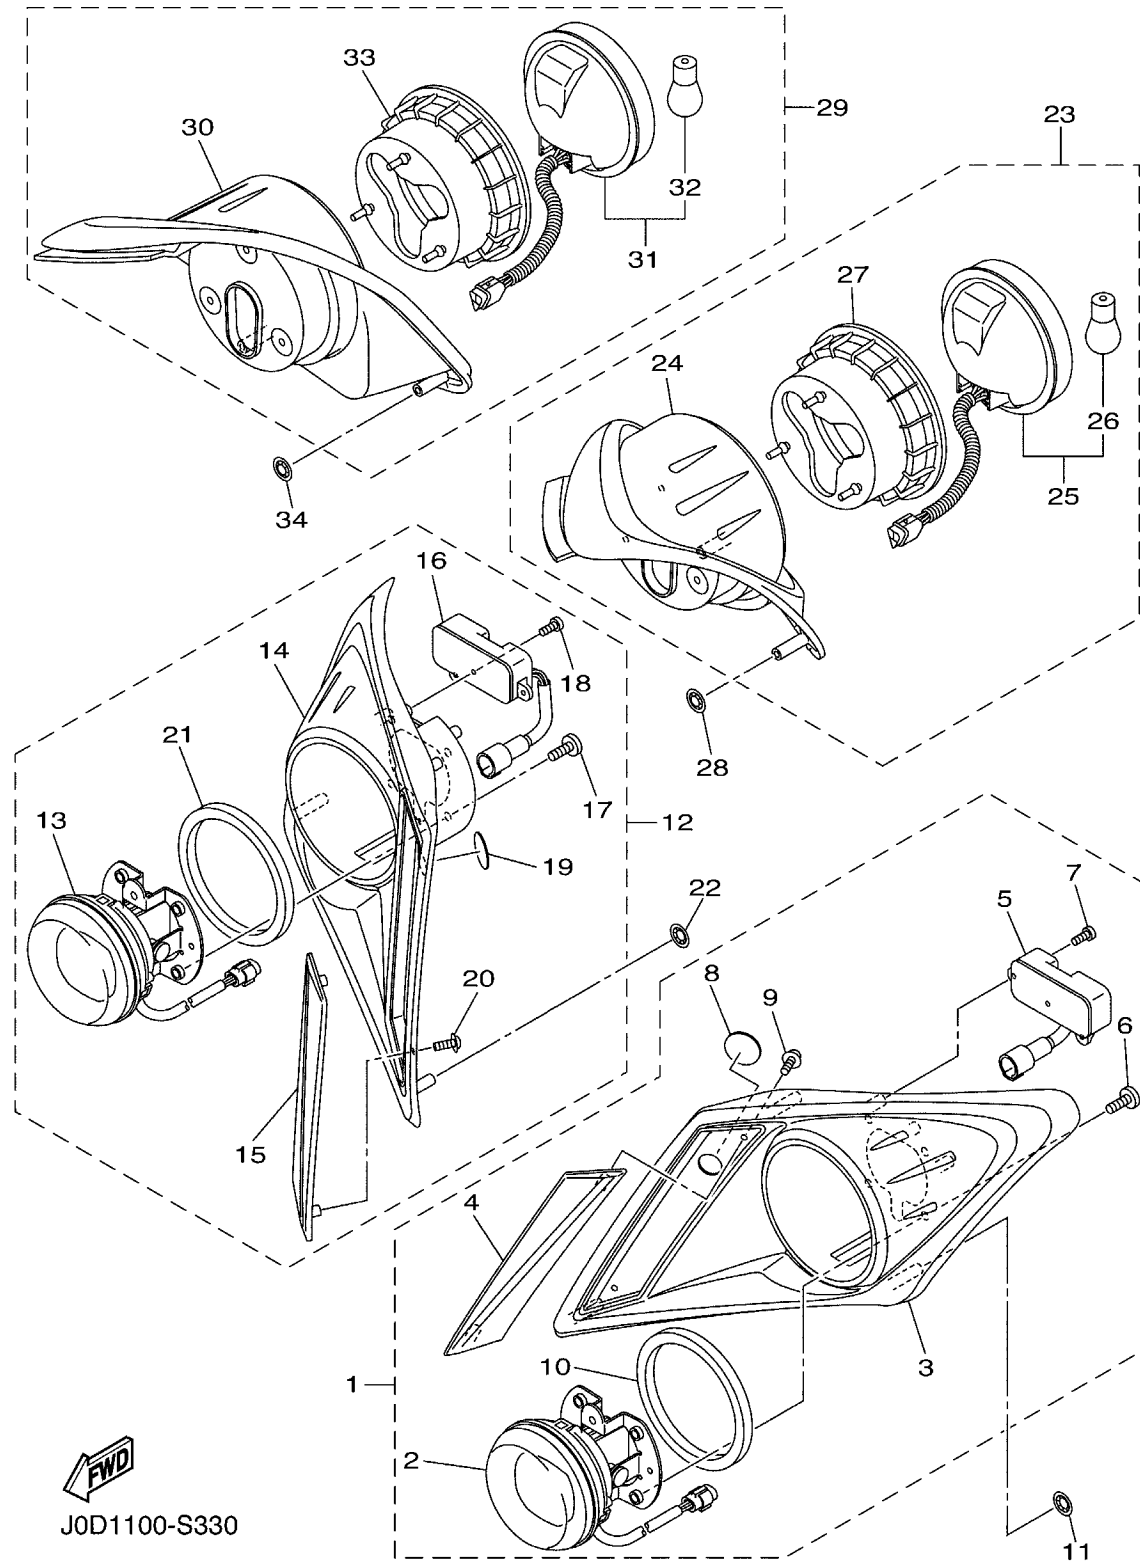

HEAD & TAIL LIGHT

Ref No.	Part Number	Description	Qty	Remarks
1	J0D-H4110-00-00	HEADLIGHT UNIT ASSY	1	
2	J0D-H4300-00-00	..HEADLIGHT ASSY	1	
3	J0D-H411T-00-00	..HOLDER, 1	1	
4	J0D-H4385-00-00	..CAP,1	1	
5	J0D-H5490-00-00	..LIGHT CONTROL UNIT	1	
6	J0D-H4526-00-00	..SCREW	4	
7	J0D-H4726-00-00	..SCREW	3	
8	J0D-H3547-00-00	..COVER, SOCKET	1	
9	J0D-H4524-00-00	..SCREW, LENS FITTING	2	
10	J0D-H4195-00-00	..RING, RETAINING	1	
11	90183-08800-00	NUT, SPRING	3	
12	J0D-H4170-00-00	HEAD LIGHT UNIT ASSY	1	
13	J0D-H4300-00-00	..HEADLIGHT ASSY	1	
14	J0D-H411U-00-00	..HOLDER, 2	1	
15	J0D-H4386-00-00	..CAP,2	1	
16	J0D-H5490-00-00	..LIGHT CONTROL UNIT	1	
17	J0D-H4526-00-00	..SCREW	4	
18	J0D-H4726-00-00	..SCREW	3	
19	J0D-H3547-00-00	..COVER, SOCKET	1	
20	J0D-H4524-00-00	..SCREW, LENS FITTING	2	

CONTINUED ON NEXT FRAME >