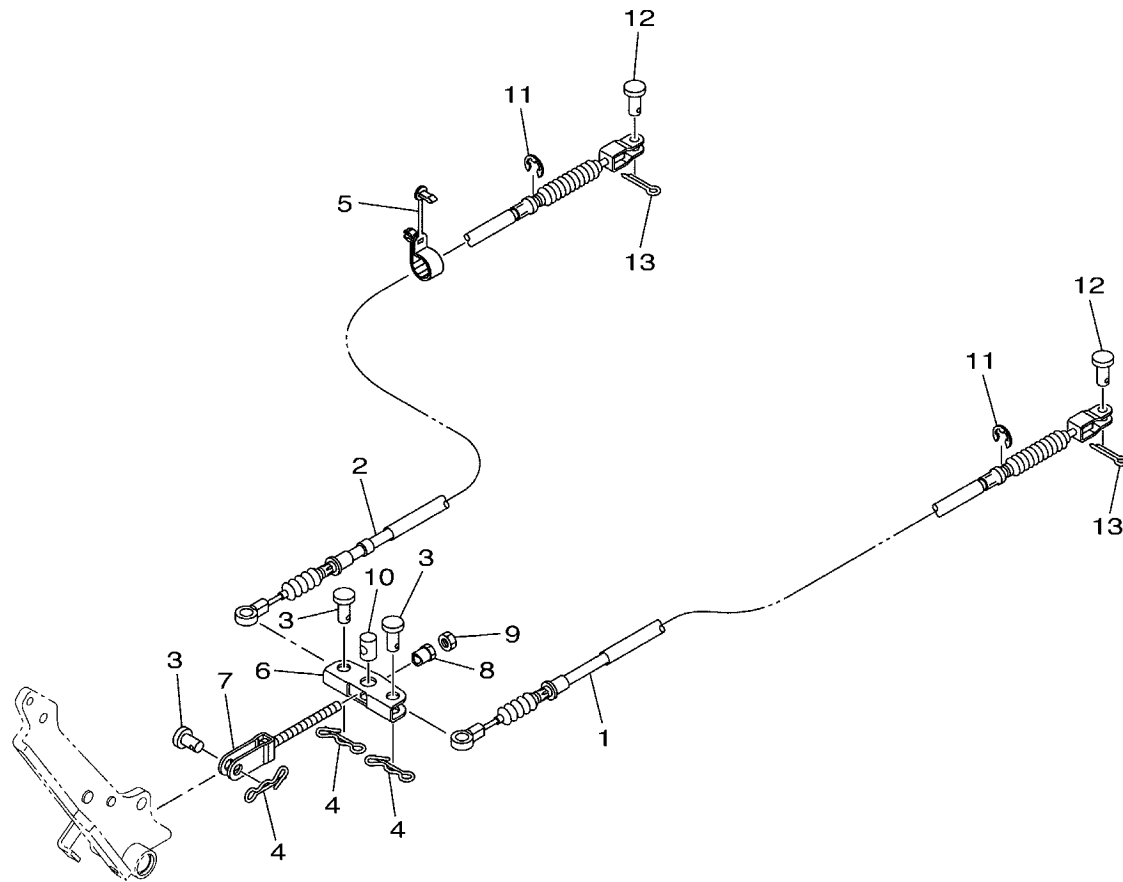

PEDAL WIRE

Ref No.	Part Number	Description	Qty	Remarks
1	J0B-F6341-00-00	WIRE, BRAKE 1	1	
2	J0B-F6351-00-00	CABLE, BRAKE	1	
3	91702-10026-00	PIN, CLEVIS	3	
4	90468-20196-00	CLIP	3	
5	JW7-F312H-00-00	CLAMP	4	
6	JW8-F5681-10-00	EQUALIZER, BRAKE	1	
7	JN6-F5685-01-00	ROD	1	
8	90179-08822-00	NUT	1	
9	95307-08700-00	NUT	1	
10	90249-14129-00	PIN	1	
11	99001-09600-00	CIRCLIP	2	
12	91701-08018-00	PIN	2	
13	91490-25015-00	PIN. COTTER	2	

J0B1110-S150