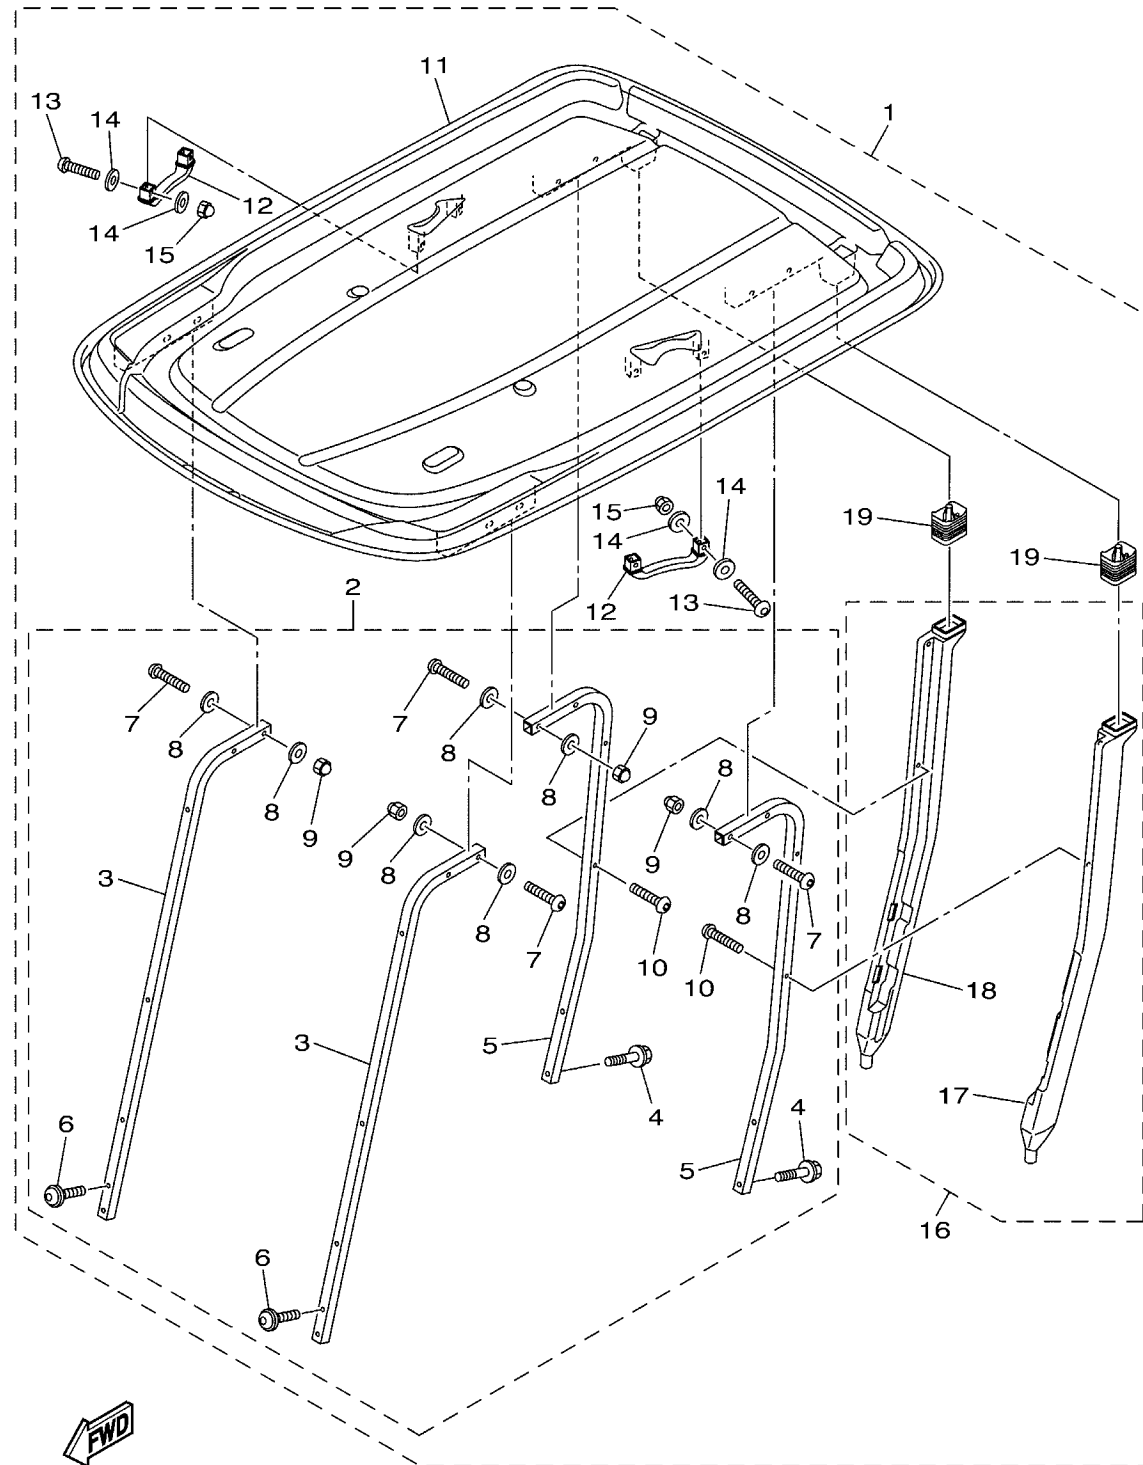

ALTERNATE FOR SUN ROOF

Ref No.	Part Number	Description	Qty	Remarks
1	J0B-K84A0-00-00	SUN TOP KIT	1	UR AP TAN
1	J0B-K84A0-10-00	SUN TOP KIT	1	UR AP BLACK
2	J0B-K84A2-00-00	. .HARDWARE KIT, SUN TOP	1	
3	J0B-K8312-00-00	. . .SUPPORT, SUN ROOF 1	2	
4	JW1-K8388-00-00	. . .BOLT, ROOF 1	4	
5	JW1-K8313-01-00	. . .SUPPORT, SUN ROOF 2	2	
6	J0B-K8388-00-00	. . .BOLT, ROOF 1	4	
7	JU0-K8388-00-00	. . .BOLT, ROOF 1	8	
8	JW1-F1549-01-00	. . .WASHER, FENDER MOLD	16	
9	JU0-K8398-00-00	. . .NUT, ROOF 1	8	
10	JW1-K7387-00-00	. . .SCREW	4	
11	JW1-K8314-10-00	. .COVER, SUN ROOF	1	UR TAN
11	JW1-K8314-20-00	. .COVER, SUN ROOF	1	UR BLACK
12	JW1-K8214-00-00	. .GRIP, HAND	2	
13	JU0-K8388-00-00	. .BOLT, ROOF 1	4	
14	JW1-F1549-01-00	. .WASHER, FENDER MOLD	8	
15	JU0-K8398-00-00	. .NUT, ROOF 1	4	
16	J0B-F417A-00-00	. .DRAIN TUBE ASSY	1	
17	J0B-F413G-00-00	. . .TUBE, DRAIN	1	
18	J0B-F413J-00-00	. . .TUBE, DRAIN 2	1	

CONTINUED ON NEXT FRAME >

FWD
J0B1110-S340