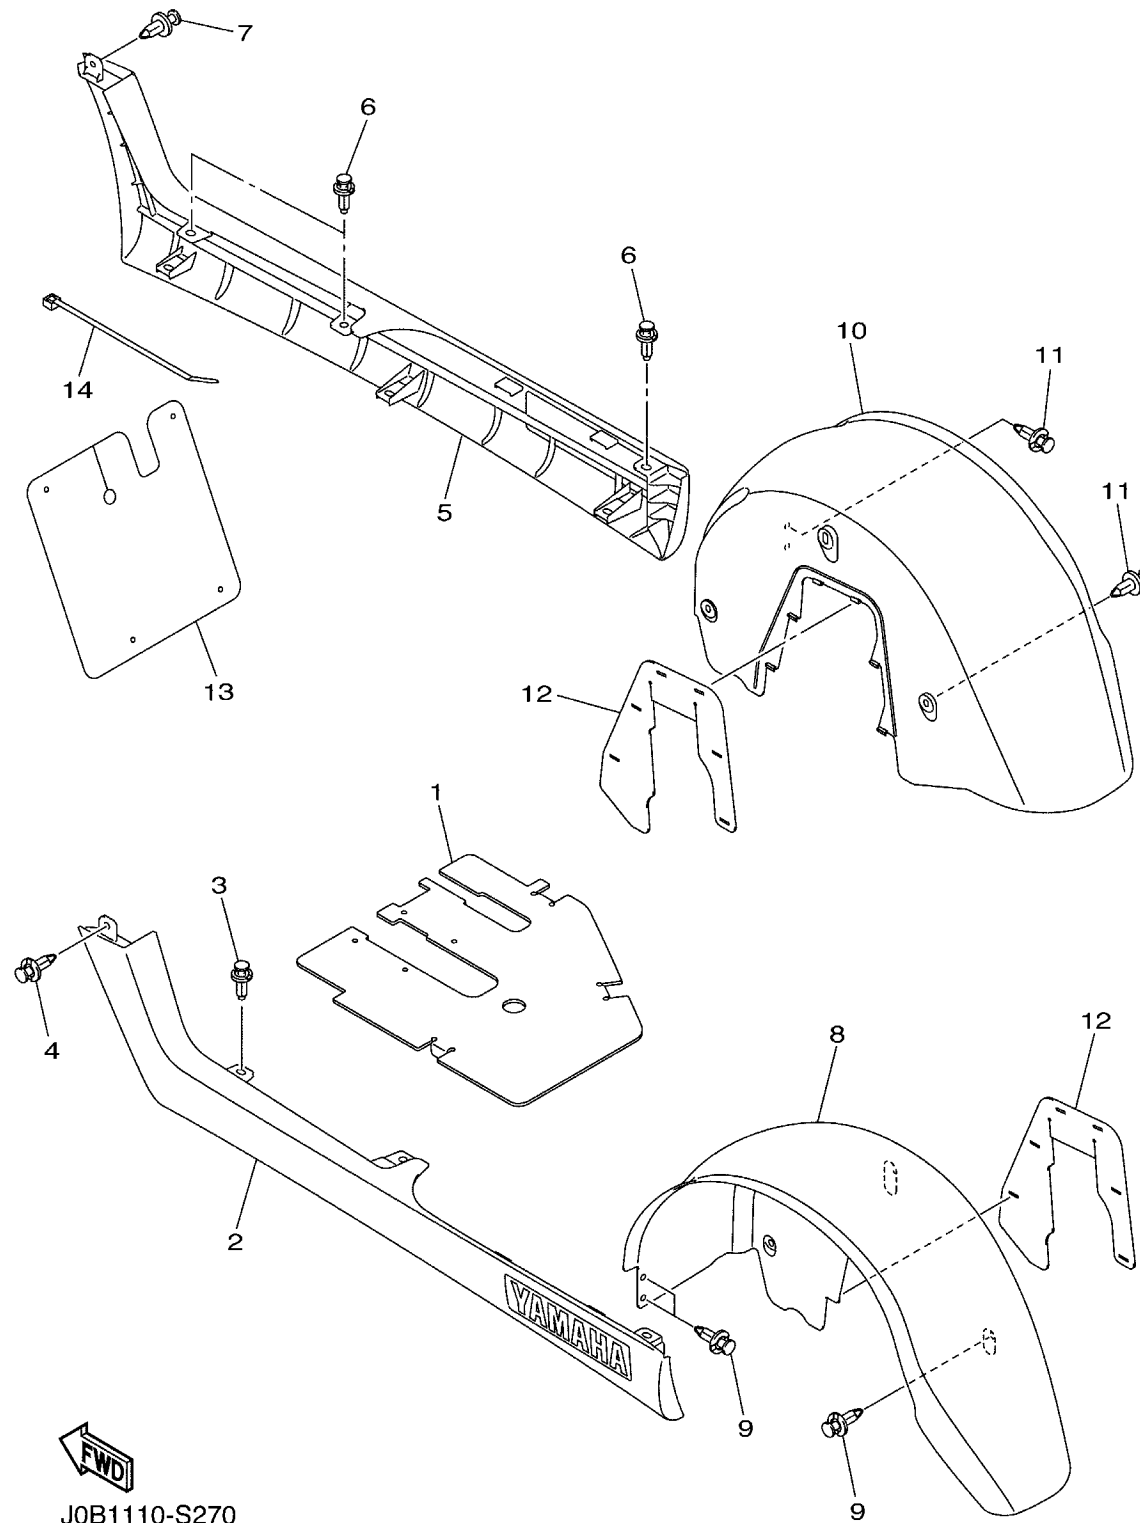

# BODY FITTING

Ref No.	Part Number	Description	Qty	Remarks
1	J0B-K8271-00-00	SERVICE LID, PEDAL	1	
2	J0B-K818A-00-00	PROTECTOR, SIDE PLATE	1	
3	90269-09003-00	RIVET	3	
4	90269-06804-00	RIVET	1	
5	J0B-K818B-00-00	PROTECTOR, SIDE PLATE 2	1	
6	90269-09003-00	RIVET	3	
7	90269-06804-00	RIVET	1	
8	J0B-K8191-00-00	PANEL, REAR FENDER 1	1	
9	90269-06804-00	RIVET	5	
10	J0B-K8192-00-00	PANEL, REAR FENDER 2	1	
11	90269-06804-00	RIVET	5	
12	J0B-K8197-01-00	FLAP, REAR FENDER	2	
13	J0B-K8187-00-00	FLAP, FRONT FENDER	1	
14	90464-76800-00	CLAMP	4	