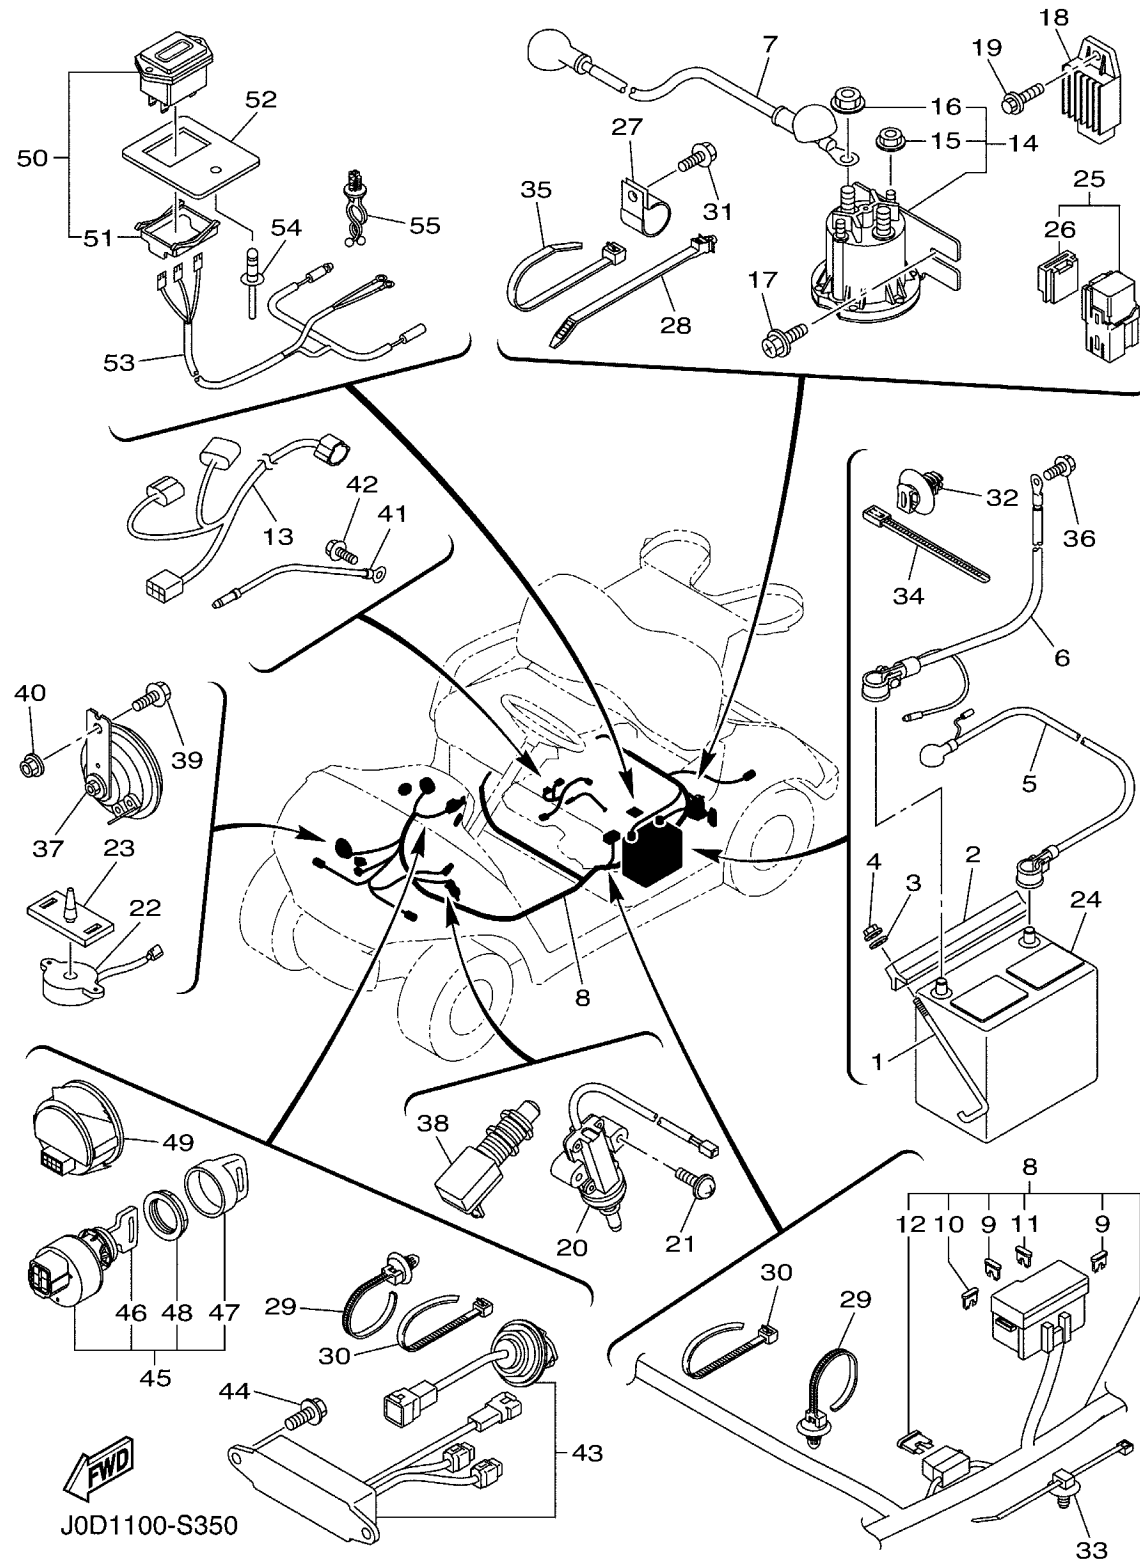

ELECTRICAL 2

Ref No.	Part Number	Description	Qty	Remarks
21	97602-05225-00	SCREW, PAN HEAD WITH WASHER	2	
22	JR1-H3383-02-00	BUZZER	1	
23	JN6-H3386-01-00	STAY, BUZZER	1	
25	1TP-81950-00-00	RELAY ASSY (1TP-00)	1	
26	5EA-81952-00-00	. .HOLDER, RELAY	1	
27	90461-14108-00	CLAMP	1	
28	90464-09823-00	CLAMP	1	
29	90464-20005-00	CLAMP	3	
30	90464-48800-00	CLAMP	3	
31	90119-06868-00	BOLT, WITH WASHER	1	
32	5UG-F2465-10-00	HOLDER	1	
33	1NS-F1338-00-00	CLAMP	3	
34	90464-40825-00	CLAMP	2	
35	90464-76800-00	CLAMP	2	
36	90105-08867-00	BOLT, FLANGE	1	
37	4LR-83371-11-00	HORN	1	
38	JR6-H270X-00-00	SWITCH	1	
39	95822-06016-00	BOLT, FLANGE	1	
40	95702-06500-00	NUT, FLANGE	1	
41	JC0-82519-00-00	WIRE, EARTH LEAD	1	

CONTINUED ON NEXT FRAME >