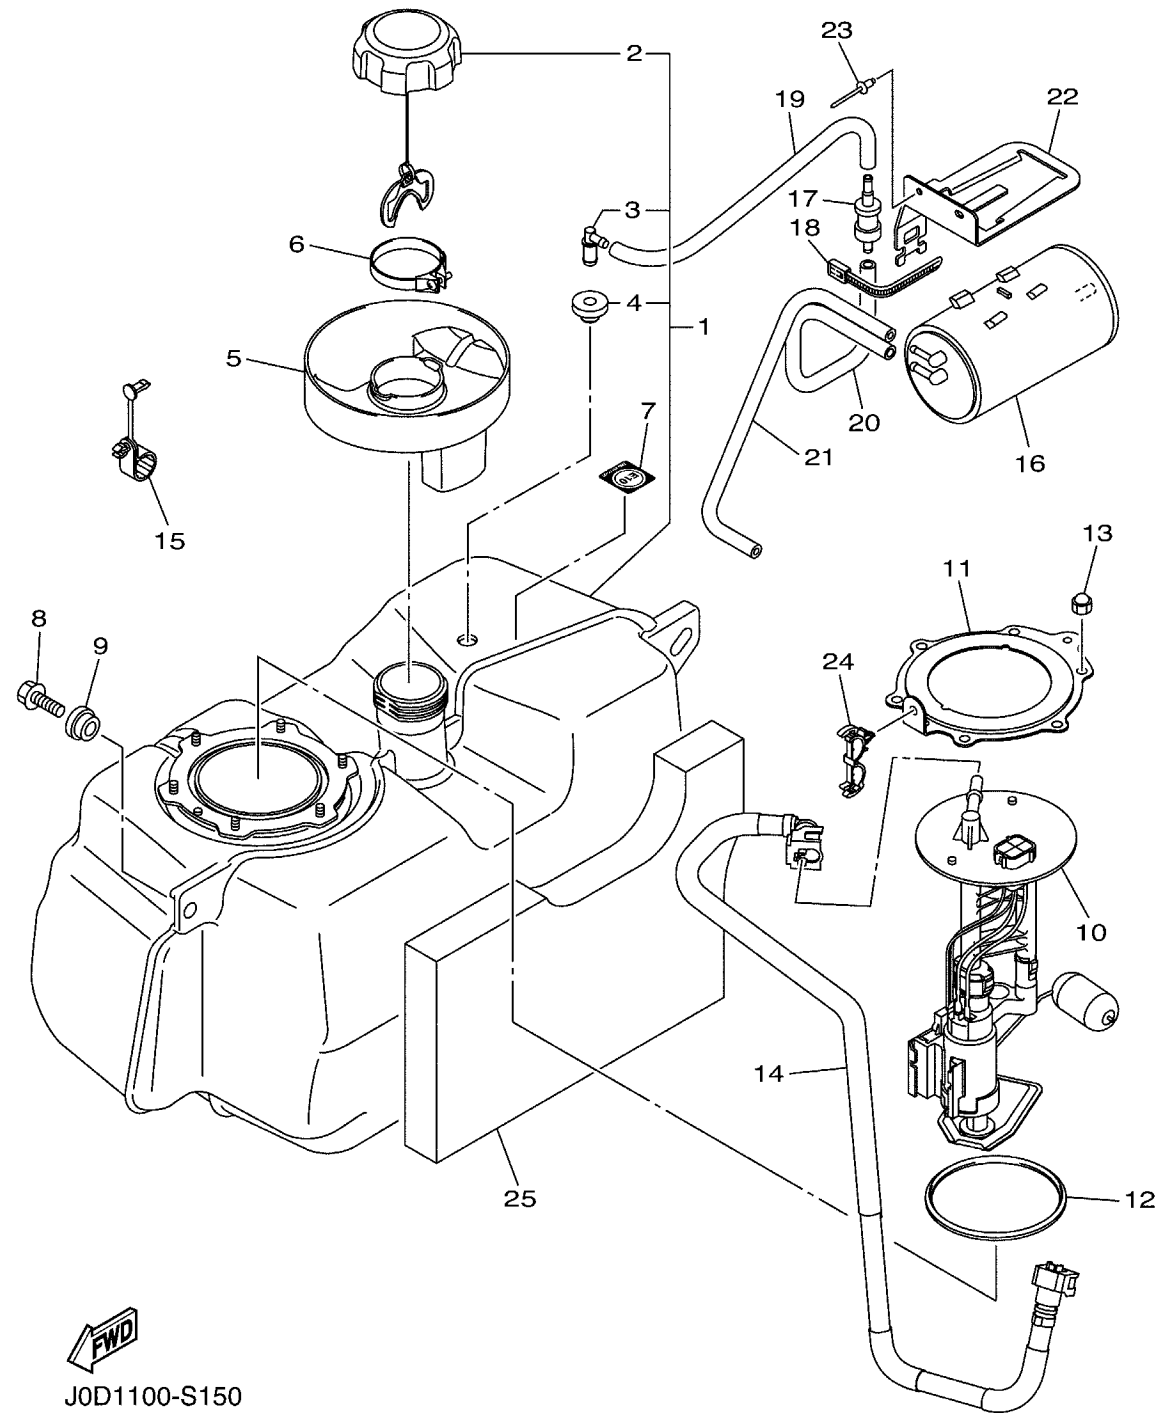

FUEL TANK

Ref No.	Part Number	Description	Qty	Remarks
21	J0B-F4317-00-00	PIPE 7	1	
22	J0B-F419A-00-00	HOLDER	1	
23	JW7-K7329-00-00	RIVET	2	
24	90464-18246-00	CLAMP	1	
25	J0B-K8253-00-00	PAD, SILENCER 3	1	

J0D1100-S150