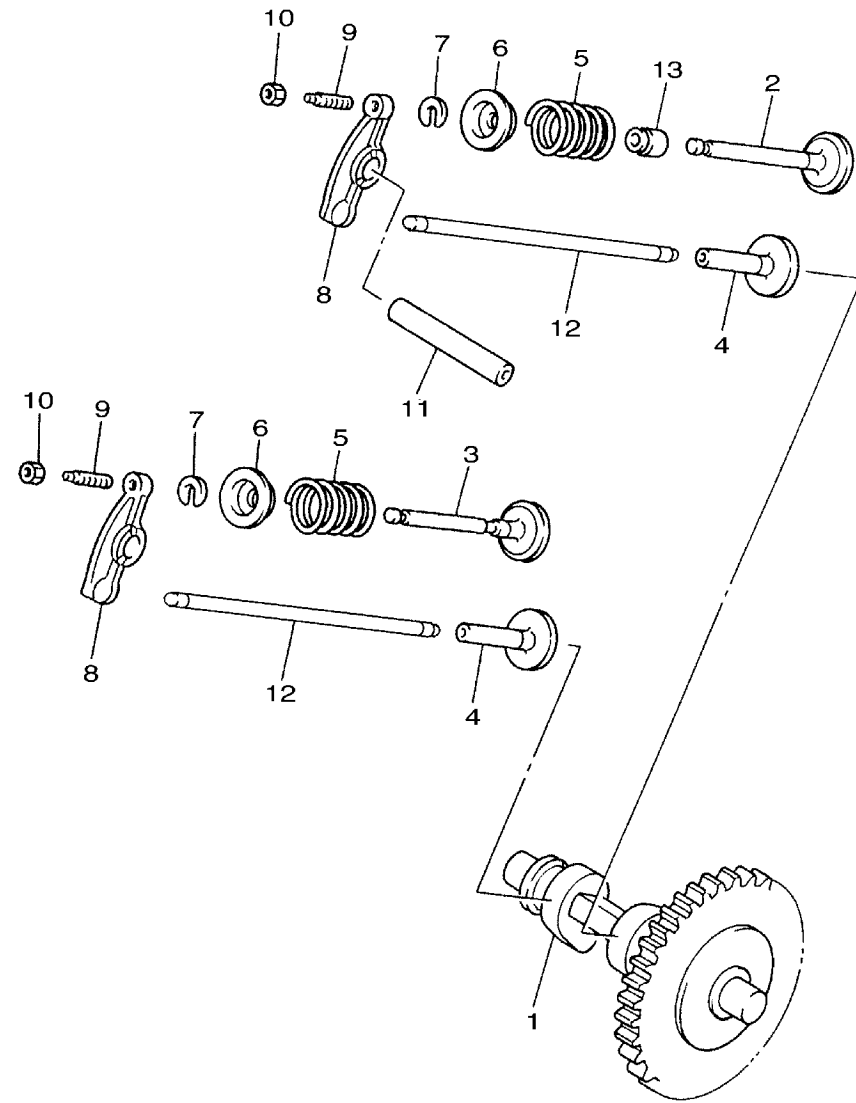

# CYLINDER HEAD

Ref No.	Part Number	Description	Qty	Remarks
1	JT0-11111-00-00	HEAD, CYLINDER 1	1	
2	JN6-11133-10-00	..GUIDE, VALVE 1	2	
3	JT0-11181-00-00	GASKET, CYLINDER HEAD 1	1	
4	97012-10070-00	BOLT	4	
5	90201-10057-00	WASHER, PLATE	4	
6	99530-14016-00	PIN, DOWEL	2	
7	95622-08618-00	BOLT, STUD	2	
8	BPR-4ES00-04-00	PLUG, SPARK (NGK BPR4ES)	1	AP
8	BPR-2ES00-00-00	PLUG, SPARK (NGK-BPR2ES)	1	STD
9	JN6-11191-01-00	COVER, CYLINDER HEAD 1	1	
10	JN6-11116-00-00	..JOINT, BREATHER	1	
11	JN6-11168-00-00	COVER, BREATHER	1	
12	JN6-11169-00-00	GASKET, BREATHER COVER	1	
13	JN6-11193-00-00	GASKET, HEAD COVER 1	1	
14	95822-06030-00	BOLT, FLANGE	4	
15	90462-05061-00	CLAMP	1	
16	J0B-E1166-00-00	PIPE, BREATHER 1	1	
17	95602-08710-00	BOLT, STUD	2	
18	JR7-11163-10-00	ELEMENT	1	
19	90467-13847-00	CLIP	2	

# CRANKSHAFT & PISTON

Ref No.	Part Number	Description	Qty	Remarks
1	JN6-11400-00-00	CRANKSHAFT ASSY	1	
2	JR7-11631-00-A0	PISTON (STD)	1	
2	JR7-11635-00-00	PISTON (0.25MM O/S)	1	AP
2	JR7-11636-00-00	PISTON (0.50MM O/S)	1	AP
3	JR7-11610-00-00	PISTON RING SET (STD)	1	
3	JR7-11610-10-00	PISTON RING SET (0.25MM O/S)	1	AP
3	JR7-11610-20-00	PISTON RING SET (0.50MM O/S)	1	AP
4	583-11633-00-00	PIN, PISTON	1	
5	93450-21053-00	CIRCLIP	2	
6	JN6-11650-10-00	CONNECTING ROD ASSY	1	
7	JN6-11654-10-00	. .BOLT, CONNECTING ROD	2	
8	JN6-11454-10-00	WEIGHT 1	1	

# CAMSHAFT & VALVE

Ref No.	Part Number	Description	Qty	Remarks
1	JR7-12170-00-00	CAMSHAFT ASSY 1	1	
2	JN6-12111-10-00	VALVE, INTAKE	1	
3	7RH-12121-10-00	VALVE, EXHAUST	1	
4	JN6-12153-10-00	LIFTER, VALVE	2	
5	90501-264A9-00	SPRING, COMPRESSION	2	
6	J38-12117-01-00	RETAINER, VALVE SPRING	2	
7	J38-12118-00-00	LOCK, VALVE SPRING RETAINER	2	
8	JN6-12151-10-00	ARM, VALVE ROCKER	2	
9	22F-12159-10-00	SCREW, VALVE ADJUSTING	2	
10	90170-05302-00	NUT	2	
11	J38-12156-20-00	SHAFT, ROCKER 2	1	
12	JR7-12154-10-00	ROD, VALVE PUSH	2	
13	4G0-12119-00-00	SEAL, VALVE STEM	1	