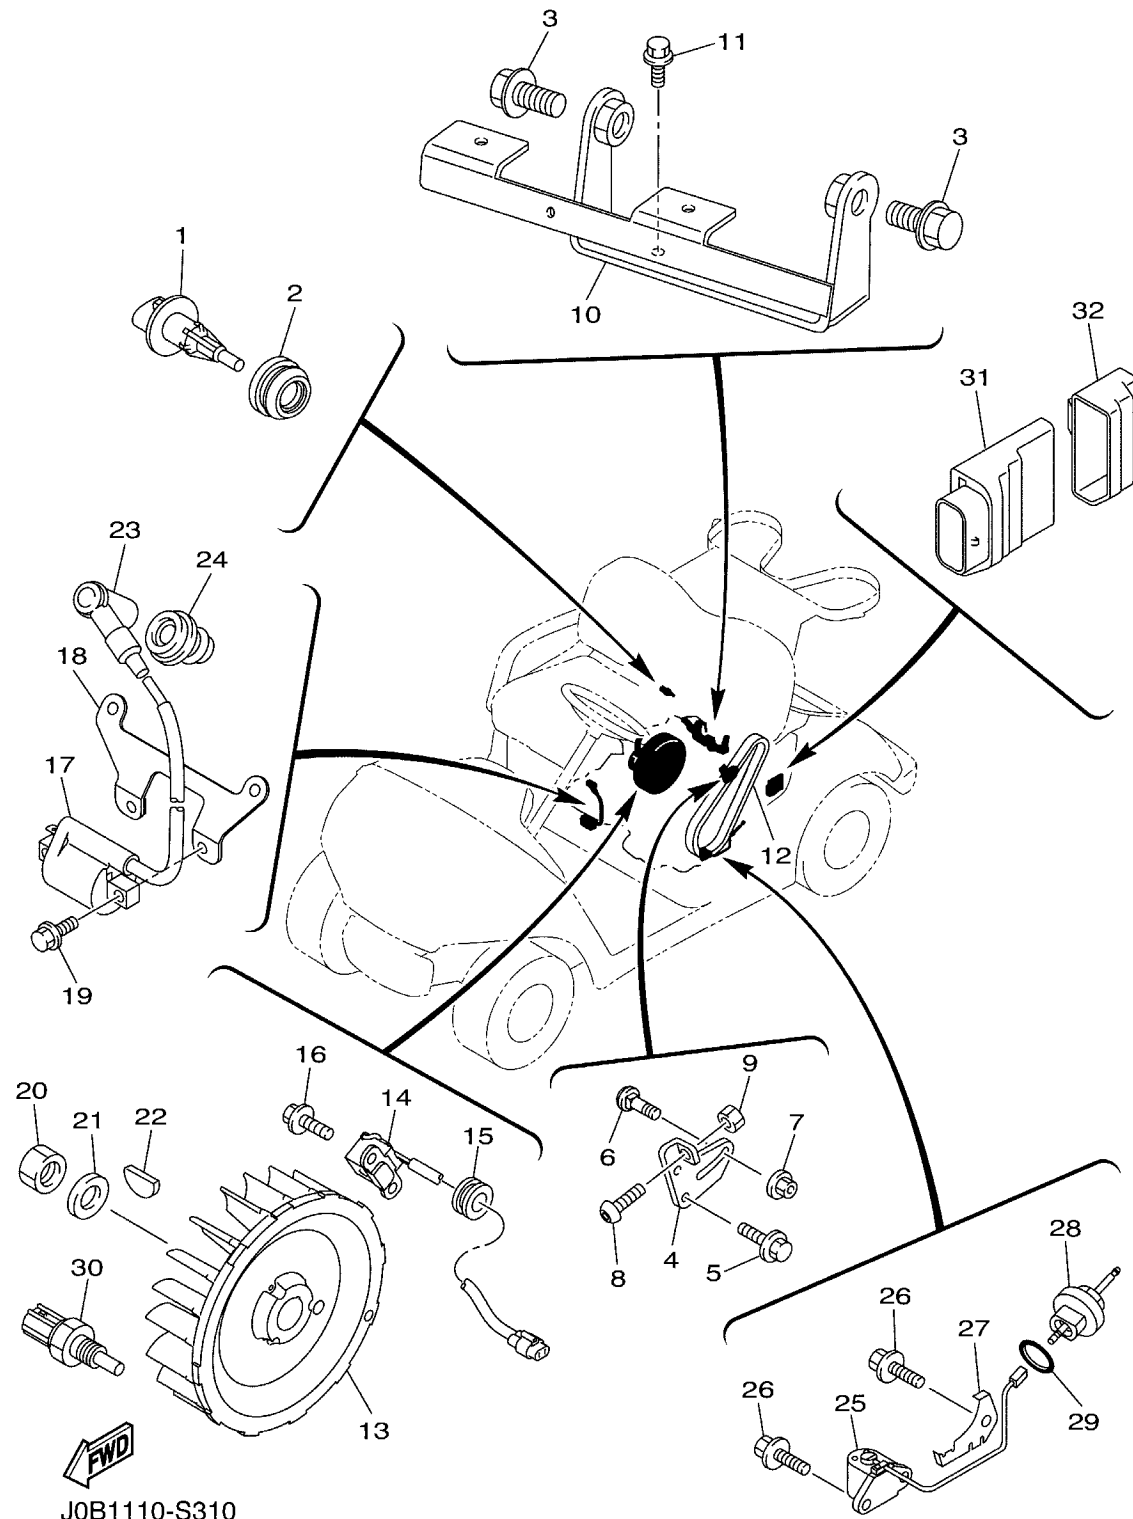

ELECTRICAL 1

Ref No.	Part Number	Description	Qty	Remarks
1	5CA-85886-00-00	SENSOR, AIR TEMPRATURE	1	
2	5CA-14435-00-00	GROMMET	1	
3	95812-12030-00	BOLT, FLANGE	2	
4	JW1-H1170-11-00	TENSIONER ASSY	1	
5	95822-08020-00	BOLT, FLANGE	2	
6	90109-08827-00	BOLT	1	
7	95702-08500-00	NUT, FLANGE	1	
8	92012-06030-00	BOLT, BUTTON HEAD	1	
9	95302-06600-00	NUT, HEXAGON	1	
10	JN6-H1171-11-00	BRACKET, STARTER GENERATOR	1	
11	95822-08020-00	BOLT, FLANGE	2	
12	JW1-H1173-02-00	BELT	1	
13	JC0-85650-10-00	ROTOR ASSY	1	
14	JB2-81670-00-00	PICK-UP ASSY	1	
15	90480-20564-00	GROMMET	1	
16	95822-06016-00	BOLT, FLANGE	2	
17	1S4-82310-00-00	IGNITION COIL ASSY	1	
18	JC0-82316-00-00	BRACKET, IGNITION COIL	1	
19	95822-06016-00	BOLT, FLANGE	2	
20	95302-18600-00	NUT, HEXAGON	1	

CONTINUED ON NEXT FRAME >