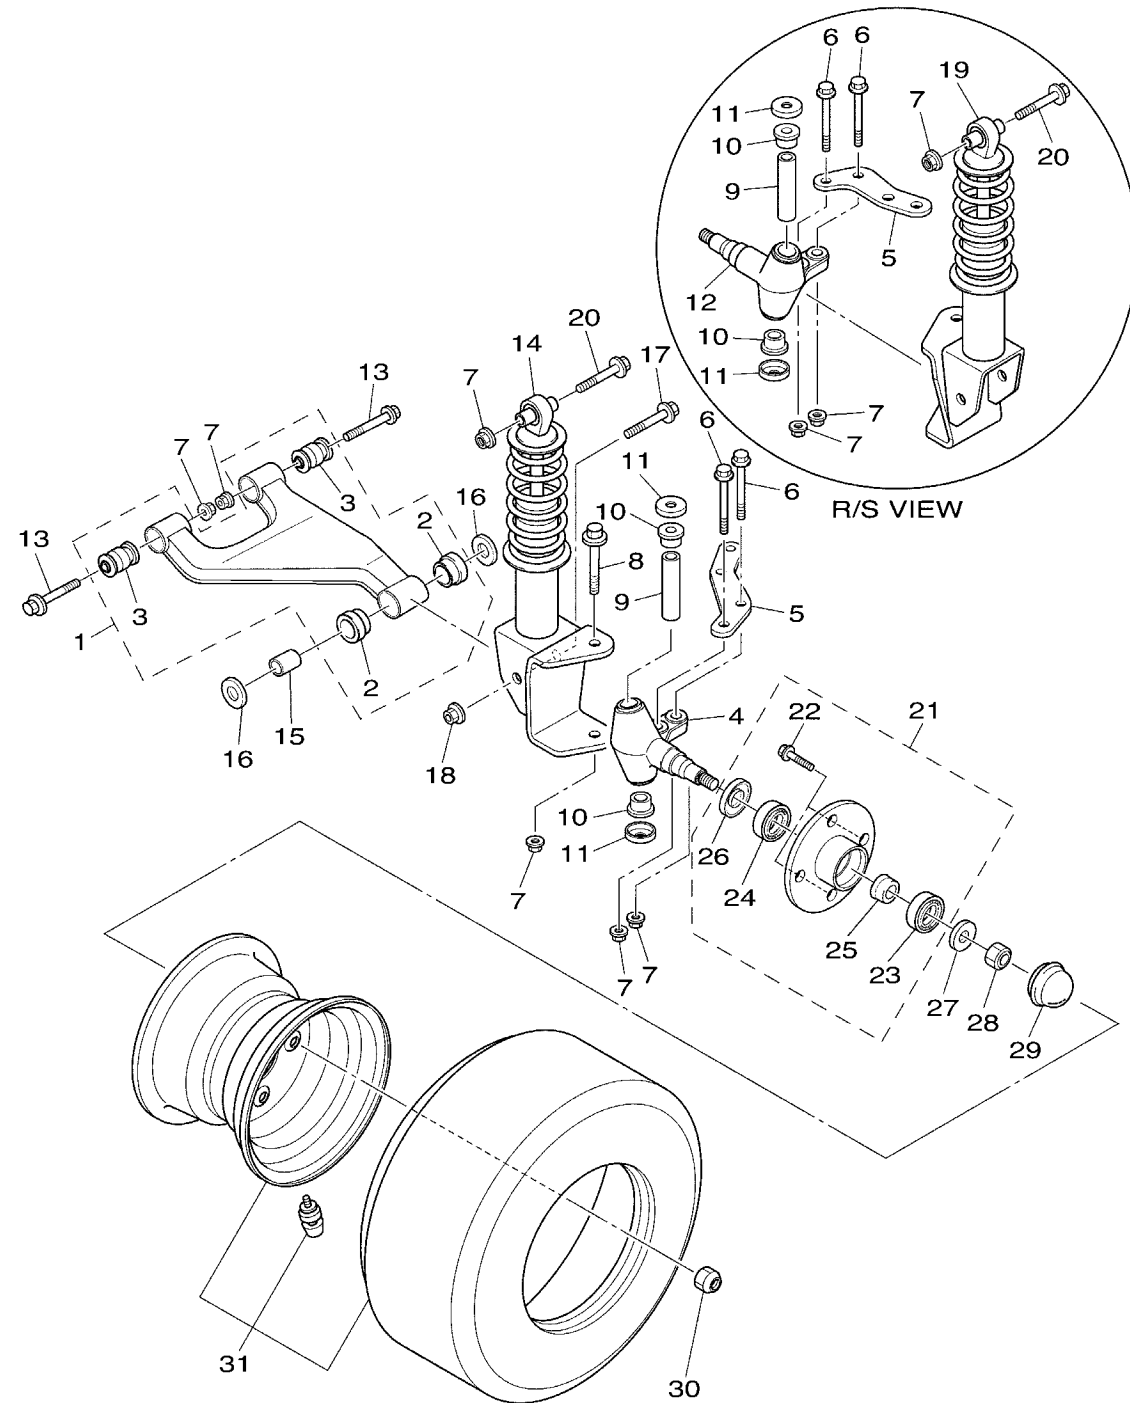

FRONT SUSPENSION & WHEEL

Ref No.	Part Number	Description	Qty	Remarks
1	J0B-F3570-10-00	FRONT LOWER ARM COMP. (LEFT)	2	
2	90381-18801-00	. .BUSH, SOLID	2	
3	2HR-23526-00-00	. .BUSH	2	
4	JU0-F3511-20-00	KNUCKLE, STEERING 1	1	
5	JW1-F3512-00-00	ARM, KNUCKLE 1	2	
6	90105-10373-00	BOLT, FLANGE	4	
7	95602-10200-00	NUT, S/L FLANGE	12	
8	90105-10219-00	BOLT, FLANGE	2	
9	2NL-23448-00-00	SPACER	2	
10	90381-17800-00	BUSH, SOLID	4	
11	2NL-23517-00-00	COVER, THRUST 1	4	
12	JU0-F3521-20-00	KNUCKLE, STEERING 2	1	
13	90105-10267-00	BOLT, FLANGE	4	
14	J0B-F3350-00-00	SHOCK ABSORBER ASSY	1	
15	90387-12016-00	COLLAR	2	
16	401-22128-01-00	COVER, THRUST 1	4	
17	95812-12080-00	BOLT, FLANGE	2	
18	95612-12100-00	NUT, U	2	
19	J0B-F3390-00-00	SHOCK ABSORBER ASSY 2	1	
20	90105-10267-00	BOLT, FLANGE	2	

CONTINUED ON NEXT FRAME >

J0D1100-S130