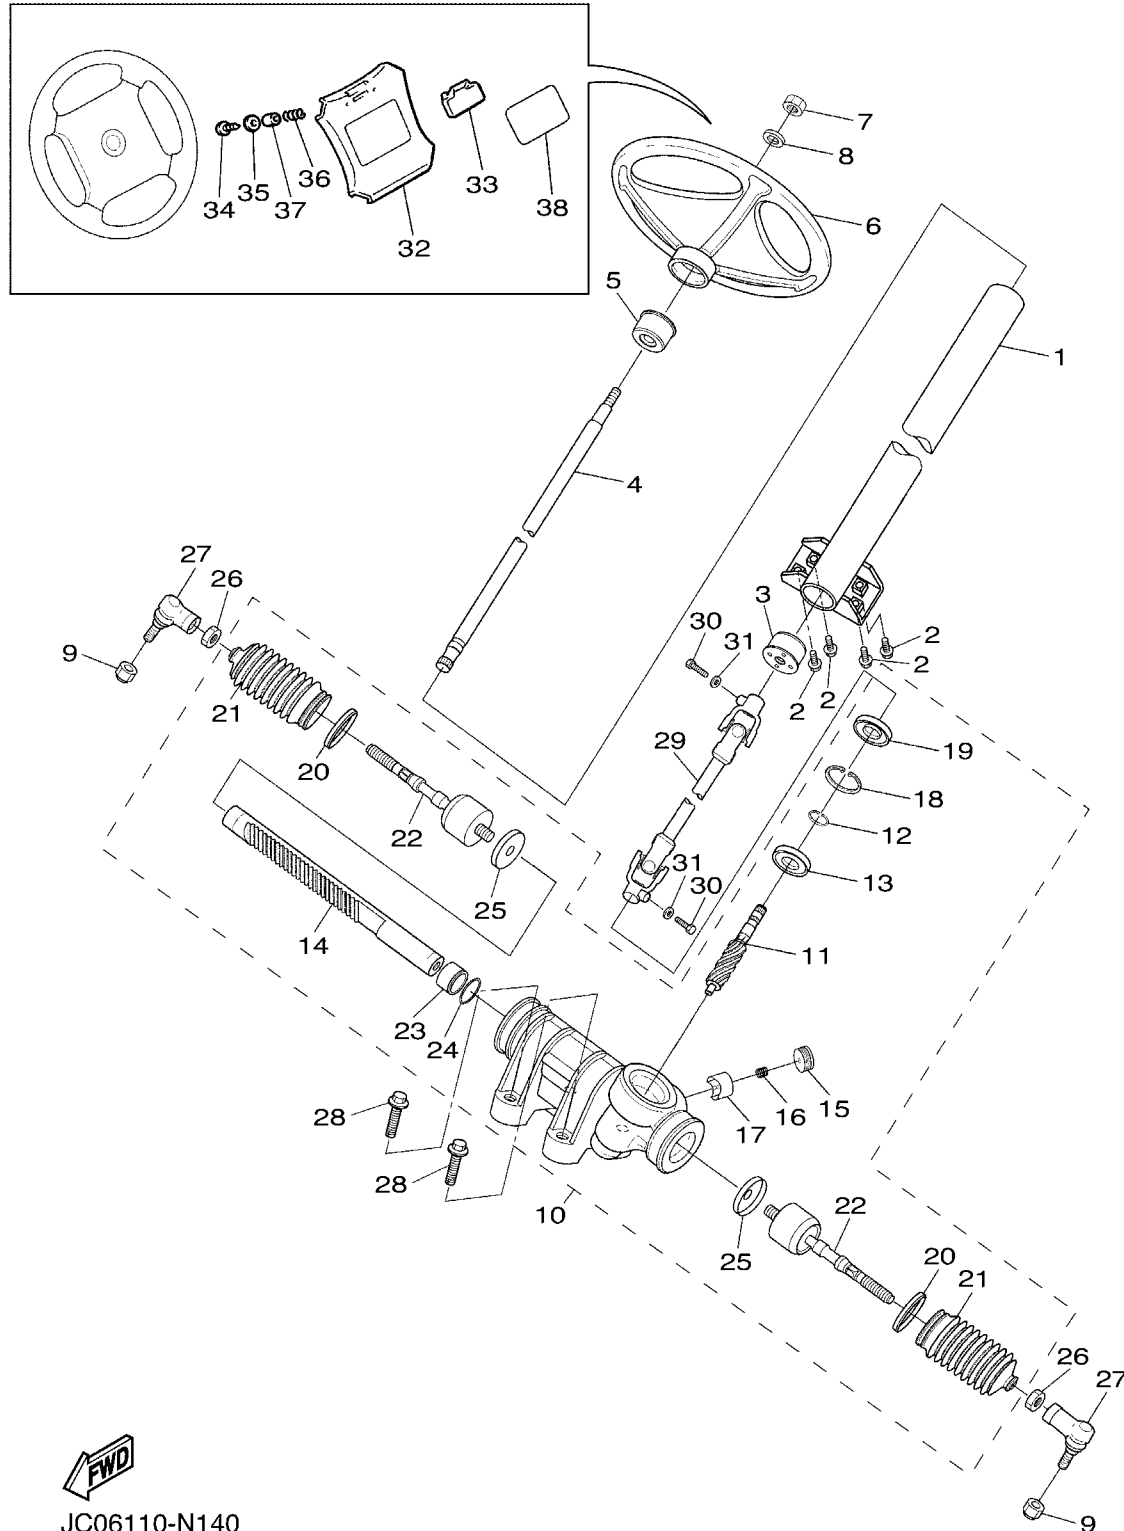

STEERING

Ref No.	Part Number	Description	Qty	Remarks
21	5UG-F3527-00-00	.SEAL, DUST 1	2	
22	JW1-F3837-00-00	.ROD, TIE 2	2	
23	JW1-F467K-00-00	.BUSH, CAP	1	
24	JW1-F3866-00-00	.CIRCLIP	1	
25	JW1-F3894-00-00	.WASHER, LOCK 1	2	
26	1P0-F3833-00-00	NUT 1	2	
27	JW8-23841-01-00	JOINT, UNIVERSAL 1	2	
28	90105-10847-00	BOLT, FLANGE	4	
29	JW1-F3822-01-00	JOINT 1	1	
30	97012-08030-00	BOLT	2	
31	92902-08600-00	WASHER, PLATE	2	
32	JW8-K8357-00-00	HOLDER 1	1	
33	JN6-K8358-01-00	HOLDER 2	1	
34	97702-40525-00	SCREW, TAPPING	2	
35	90201-04810-00	WASHER, PLATE	2	
36	90502-10013-00	SPRING, CONICAL	2	
37	90387-046N7-00	COLLAR	2	
38	JC0-K7762-00-00	LABEL, WARNING 2	1	

JC06110-N140