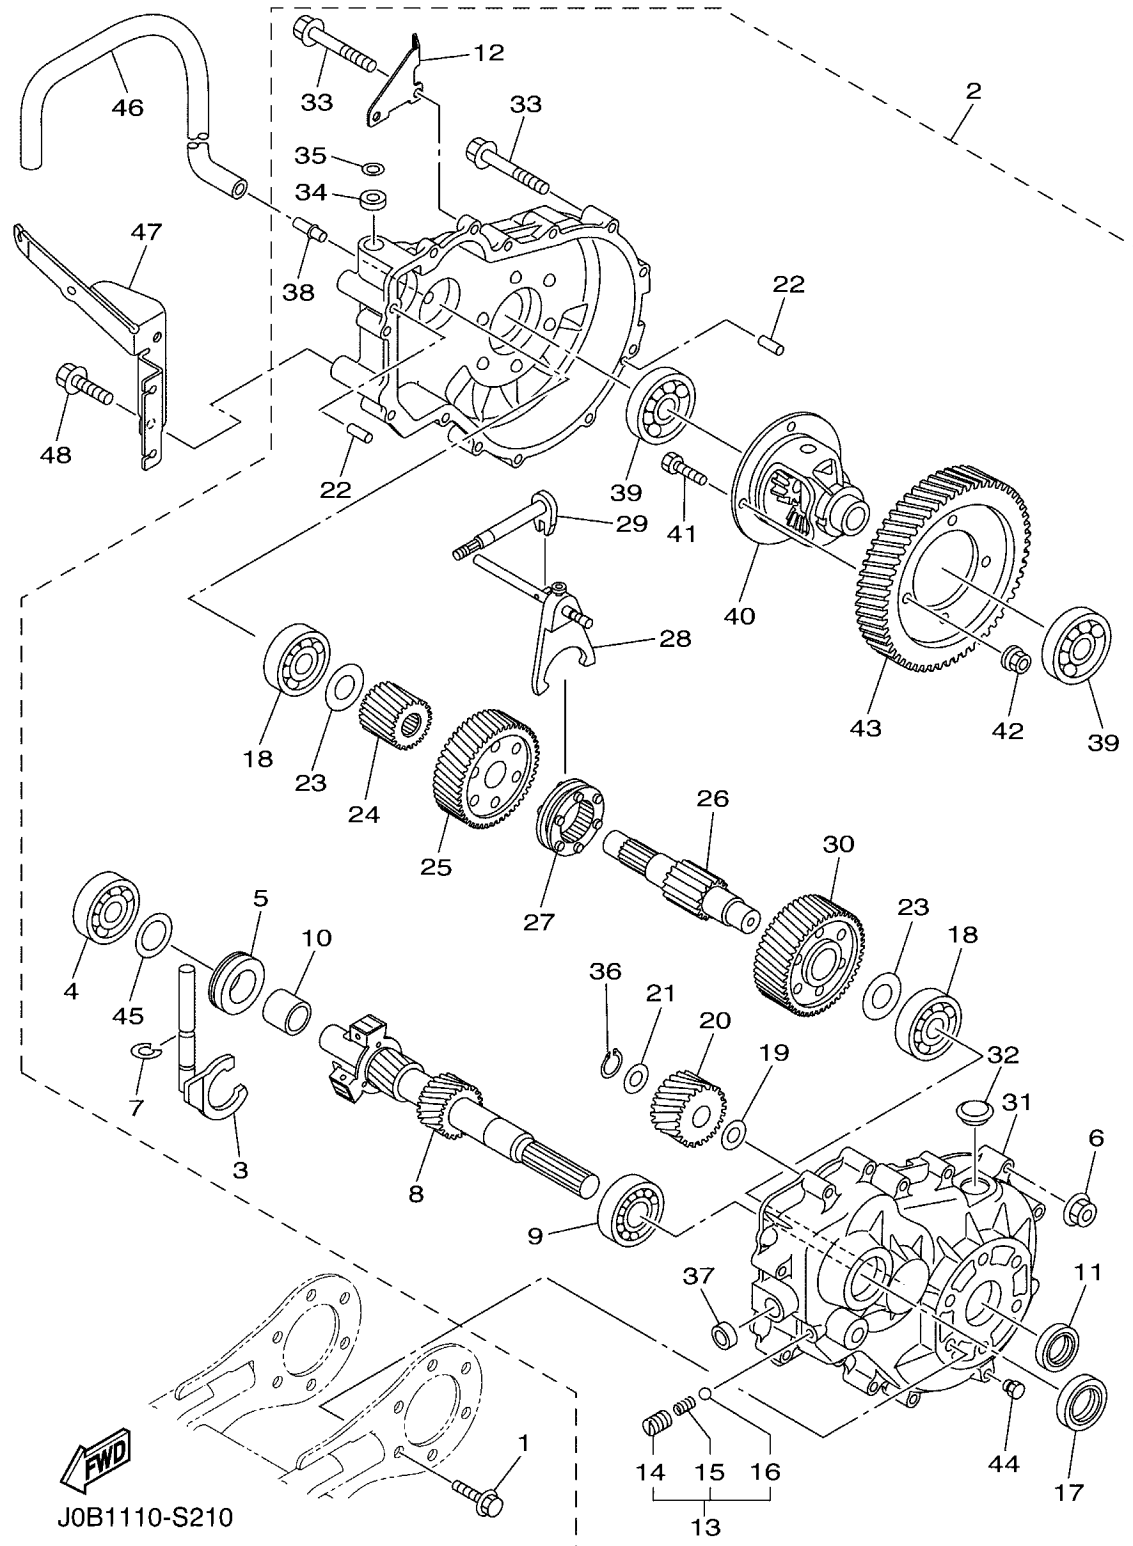

TRANSMISSION

Ref No.	Part Number	Description	Qty	Remarks
21	90201-208J0-00	..WASHER, PLATE	1	
22	93606-10842-00	..PIN, DOWEL	2	
23	J0B-G1297-00-00	..WASHER, 1	2	
24	J0B-G6316-00-00	..GEAR, PINION 1	1	
25	J0B-G6326-00-00	..GEAR, WHEEL 1	1	
26	J0B-G633G-00-00	..SHAFT	1	
27	J0B-G6153-00-00	..COLLAR, GUIDE	1	
28	J0B-G638E-00-00	..BAR, SHIFT 2	1	
29	J0B-G638A-00-00	..BAR, SHIFT 1	1	
30	J0D-G6327-00-00	..GEAR, WHEEL 2	1	
31	J0B-G6314-00-00	..COVER, TRANSMISSION	1	
32	JN3-G6432-00-00	..STOPPER	1	
33	J0B-G1148-00-00	..BOLT	13	
34	93109-10820-00	..OIL SEAL	1	
35	JU0-F723F-00-00	..WASHER, SPECIAL	1	
36	JW8-F47E3-00-00	..CIRCLIP	1	
37	93104-11829-00	..OIL SEAL	1	
38	JW8-G5378-00-00	..NIPPLE, HOSE	1	
39	93306-007Y0-00	..BEARING	2	
40	J0B-G6410-00-00	..DIFFERENTIAL ASSY.	1	

CONTINUED ON NEXT FRAME >