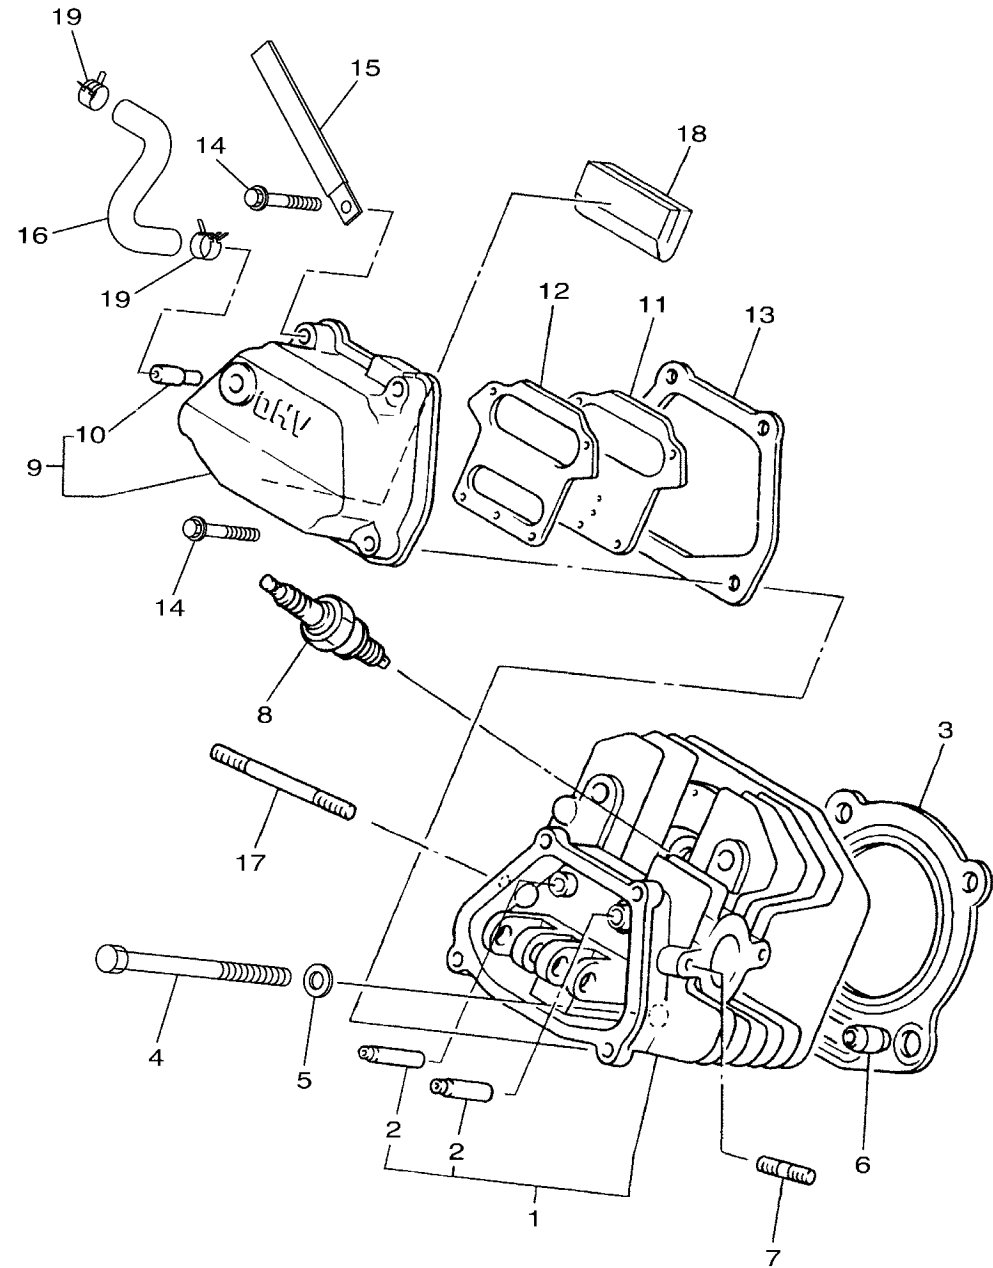

**PARTS CATALOG  
GOLF CAR  
2017 DRIVE<sup>2</sup> DR2A17 PTV  
(J0D1)**

Applicable Serial No.  
Engine Serial No.

Frame Serial No.

---

**STARTING SERIAL NO.  
DRIVE<sup>2</sup> DR2A17 PTV  
J0D-000101**

# CYLINDER HEAD

Ref No.	Part Number	Description	Qty	Remarks
1	JT0-11111-00-00	HEAD, CYLINDER 1	1	
2	JN6-11133-10-00	..GUIDE, VALVE 1	2	
3	JT0-11181-00-00	GASKET, CYLINDER HEAD 1	1	
4	97012-10070-00	BOLT	4	
5	90201-10057-00	WASHER, PLATE	4	
6	99530-14016-00	PIN, DOWEL	2	
7	95622-08618-00	BOLT, STUD	2	
8	BPR-4ES00-04-00	PLUG, SPARK (NGK BPR4ES)	1	AP
8	BPR-2ES00-00-00	PLUG, SPARK (NGK-BPR2ES)	1	STD
9	JN6-11191-01-00	COVER, CYLINDER HEAD 1	1	
10	JN6-11116-00-00	..JOINT, BREATHER	1	
11	JN6-11168-00-00	COVER, BREATHER	1	
12	JN6-11169-00-00	GASKET, BREATHER COVER	1	
13	JN6-11193-00-00	GASKET, HEAD COVER 1	1	
14	95822-06030-00	BOLT, FLANGE	4	
15	90462-05061-00	CLAMP	1	
16	J0B-E1166-00-00	PIPE, BREATHER 1	1	
17	95602-08710-00	BOLT, STUD	2	
18	JR7-11163-10-00	ELEMENT	1	
19	90467-13847-00	CLIP	2	