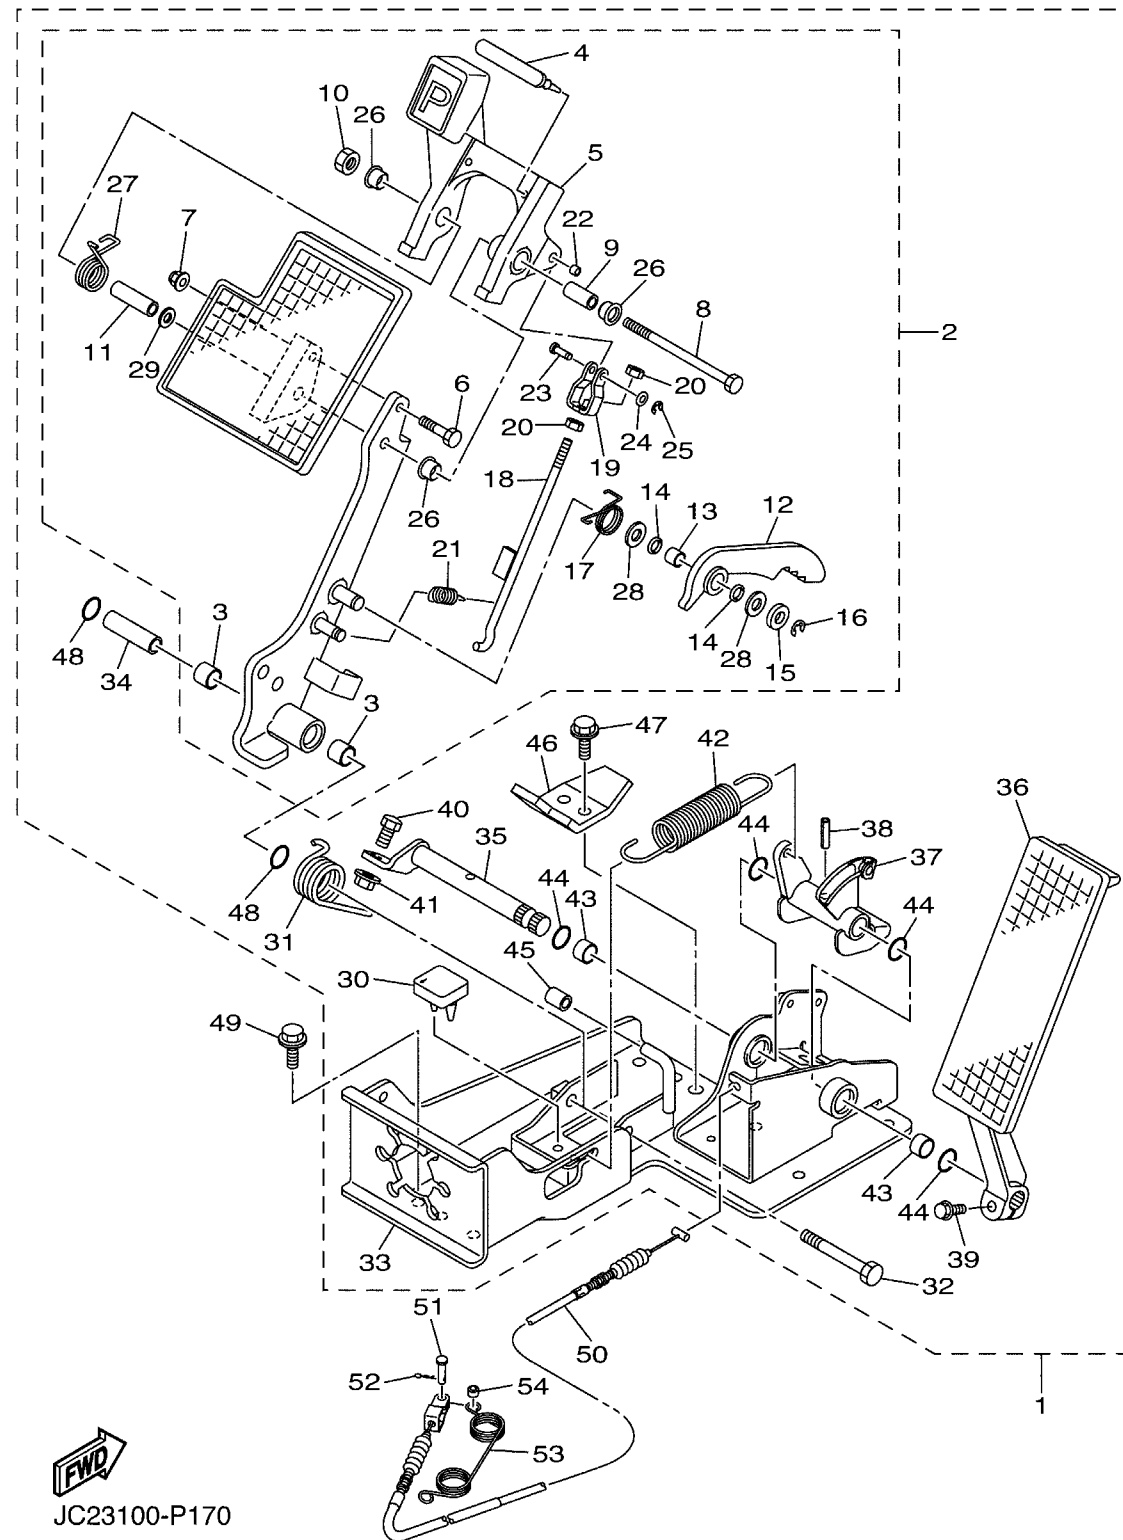

PEDAL ASSEMBLY

Ref No.	Part Number	Description	Qty	Remarks
1	JW8-F7850-31-00	PEDAL ASSY (L.H)	1	
2	JW9-F7200-21-00	..PEDAL, BRAKE	1	
3	JW8-F7814-21-00	...BUSH, PEDAL	2	
4	JW9-F5672-00-00	...PAD, PARKING PEDAL	1	
5	JW9-F5671-00-00	...PEDAL, PARKING BRAKE	1	
6	JW8-F7117-00-00	...BOLT, MAIN STAND	1	
7	JW8-F8363-00-00	...NUT	1	
8	JW8-F7416-00-00	...BOLT, FOOTREST	1	
9	JW8-F639N-00-00	...COLLAR	1	
10	JW8-F7218-00-00	...NUT	1	
11	JW8-F7113-00-00	...COLLAR, MAIN STAND	1	
12	JW9-F5666-00-00	...SECTOR, PARKING BRAKE	1	
13	JW8-F7121-00-00	...BUSH	1	
14	JW9-F7221-00-00	...SEAL, SHAFT	2	
15	JW8-F7322-00-00	...WASHER	1	
16	JW8-F3183-00-00	...CIRCLIP	1	
17	JW8-F7426-01-00	...SPRING, RETURN	1	
18	JW9-F7231-10-00	...ROD, BRAKE	1	
19	JW9-F7232-00-00	...END, ROD 2	1	
20	JW8-F7318-00-00	...NUT	2	

CONTINUED ON NEXT FRAME >

FWD
JC23100-P170