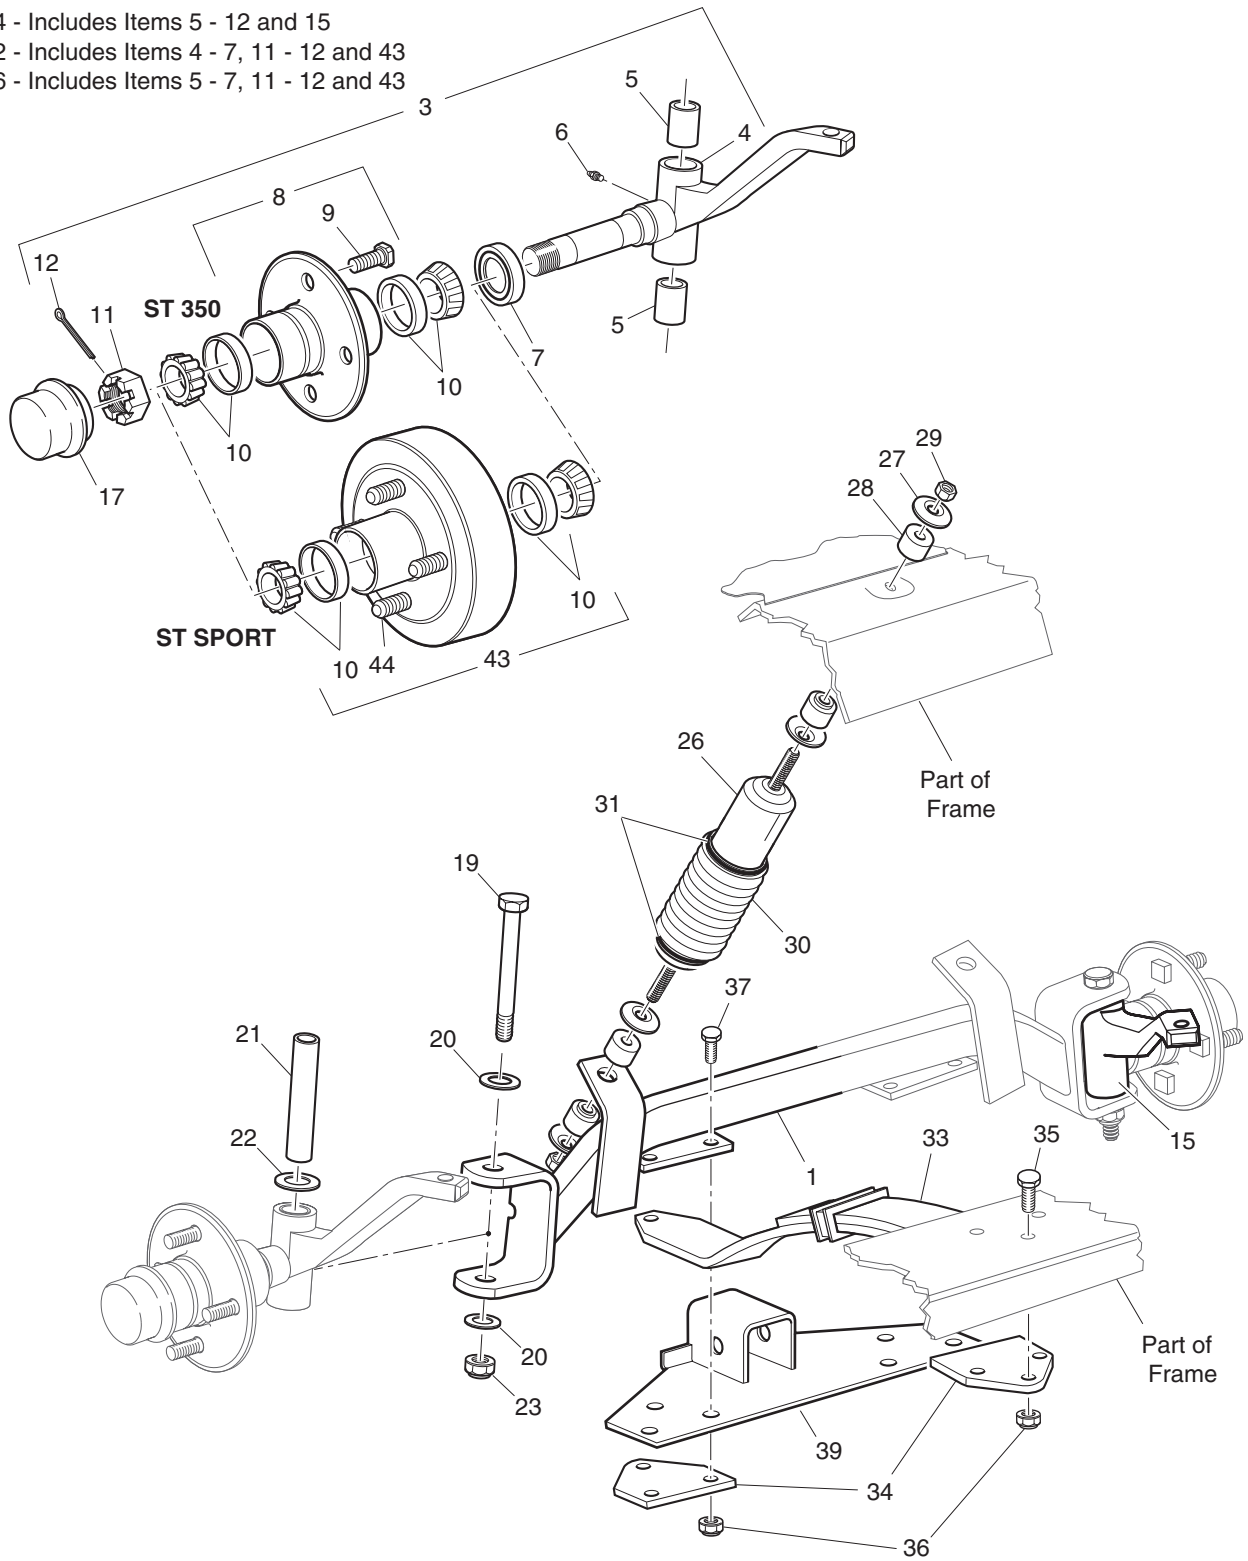

FRONT SUSPENSION

- 14 - Includes Items 5 - 12 and 15
- 42 - Includes Items 4 - 7, 11 - 12 and 43
- 46 - Includes Items 5 - 7, 11 - 12 and 43

Ref Fsp 9

FRONT SUSPENSION

THE USE OF NON U.L. PARTS WILL VOID ANY U.L. LISTING.

When ordering parts, please specify the model and serial number of the product.

* Indicates a component that is not available as an individual part.

G** Indicates consult Customer Service Department for additional information.

ITEM	PART NO.	1	2	3	4	5	DESCRIPTION	QTY.
1	70515-G01						FRONT AXLE	1
2								
3	70535-G03						SPINDLE ASSEMBLY (DRIVER SIDE) (INCLUDES ITEMS 4 - 12)	1
4	*						SPINDLE (DRIVER SIDE)	1
5	16623-G1						BEARING	2
6	10389-G3						GREASE FITTING, STRAIGHT	1
7	25146-G1						GREASE SEAL	1
8	35886-G01						WHEEL HUB ASSEMBLY WITH RACES (INCLUDES ITEMS 9)	1
9	19862-G1						LUG BOLT, 1/2 - 20 X 1 3/16" LG	4
10	50892-G1						BEARING AND RACE ASSEMBLY (COMPLETE)	2
11	12093-G1						SLOTTED NUT, 1 - 14	1
12	00798-G8						COTTER PIN, 5/32" X 1 3/4" LG	1
13								
14	70534-G03						SPINDLE ASSEMBLY (PASSENGER SIDE) (INCL ITEMS 5 - 12, 15)	1
15	*						SPINDLE (PASSENGER SIDE)	1
16								
17	12091-G2						SPINDLE CAP	2
18								
19	01040-G01						BOLT, 1/2 - 13 X 5" LG	2
20	00571-G5						WASHER, 1/2"	4
21	70328-G01						KING PIN TUBE	2
22	16982-G1						THRUST WASHER, 7/8"	2
23	14390-G6						LOCK NUT, 1/2 - 13	2
24								
25								
26	70630-G01						SHOCK ABSORBER	2
27	10435-G1						SHOCK ABSORBER WASHER	8
28	10194-G1						RUBBER BUSHING	8
29	00532-G6						NUT, 3/8 - 24	4
30	70509-G01						SHOCK ABSORBER BOOT	2