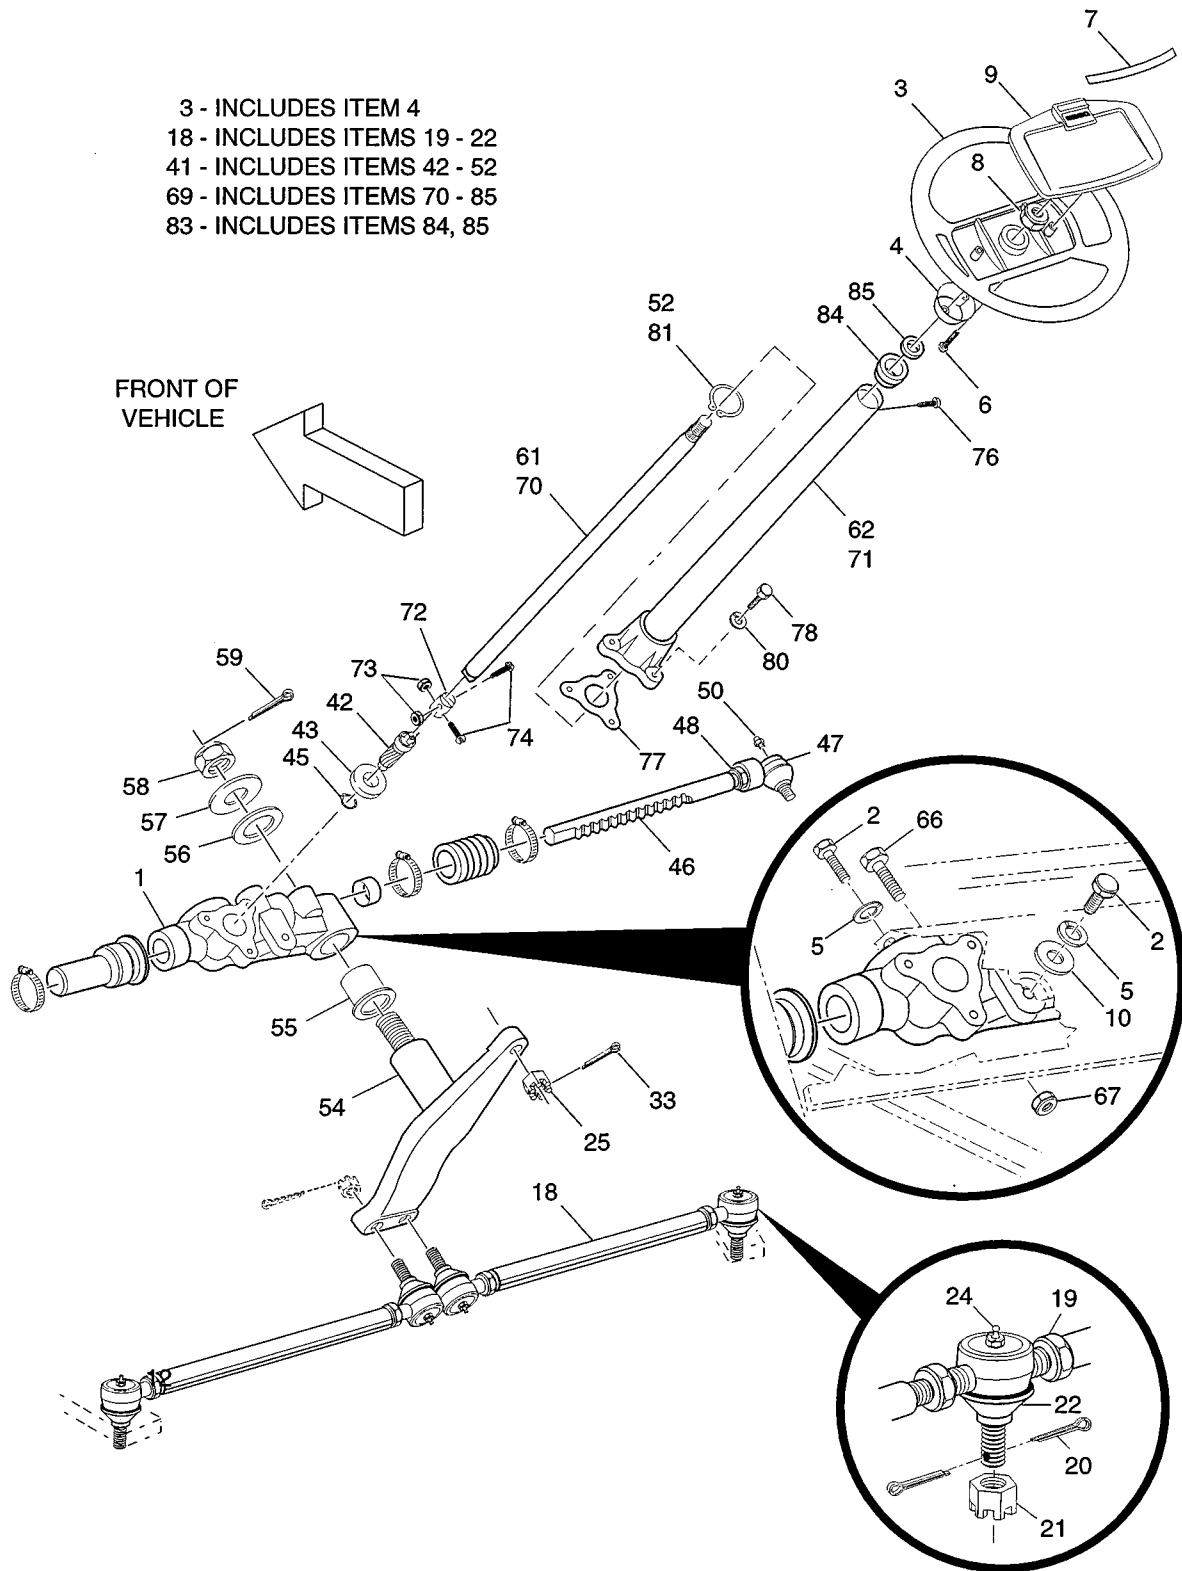

- 3 - INCLUDES ITEM 4
- 18 - INCLUDES ITEMS 19 - 22
- 41 - INCLUDES ITEMS 42 - 52
- 69 - INCLUDES ITEMS 70 - 85
- 83 - INCLUDES ITEMS 84, 85

THE USE OF NON UL PARTS WILL VOID ANY UL LISTING.

When ordering parts, please specify the model and serial number of the product.

\* Indicates a component that is not available as an individual part.

G\*\* Indicates consult Customer Service Department for additional information.

ITEM	PART NO.	1 2 3 4 5	DESCRIPTION	QTY.
1	70314-G01		STEERING BOX ASSEMBLY, COMPLETE .....	1
2	00462-G7		SCREW, 7/16 - 14 X 7/8 LG.....	4
3	18325-G1		STEERING WHEEL (INCLUDES ITEM 4).....	1
4	*		HUB COVER, EXTENSION.....	1
5	00566-G2		WASHER, LOCK, 7/16.....	4
6	00999-G01		BOLT, #8 - 18 X 7/8 LG. ....	2
7	*		DECAL, SCORECARD .....	AR
8	14390-G2		NUT, LOCK, 5/8 - 18 .....	1
9	27102-G01		SCORECARD HOLDER .....	1
10	00922-G3		WASHER, 7/16.....	1
11				
12				
13				
14				
15				
16				
17				
18	70074-G01		TIE ROD ASSEMBLY (INCLUDES ITEMS 19 - 22) .....	2
19	18434-G2		NUT, 9/16 - 18.....	2
20	10387-G2		PIN, COTTER, 3/32 X 1 LG.....	2
21	50209-G1		NUT, SLOTTED, 7/16 - 20.....	2
22	50641-G1		BOOT, RUBBER.....	2
23				
24	10389-G3		FITTING, GREASE .....	4
25	50209-G1		NUT, SLOTTED, 7/16 - 20 .....	1
26				
27				
28				
29				
30				