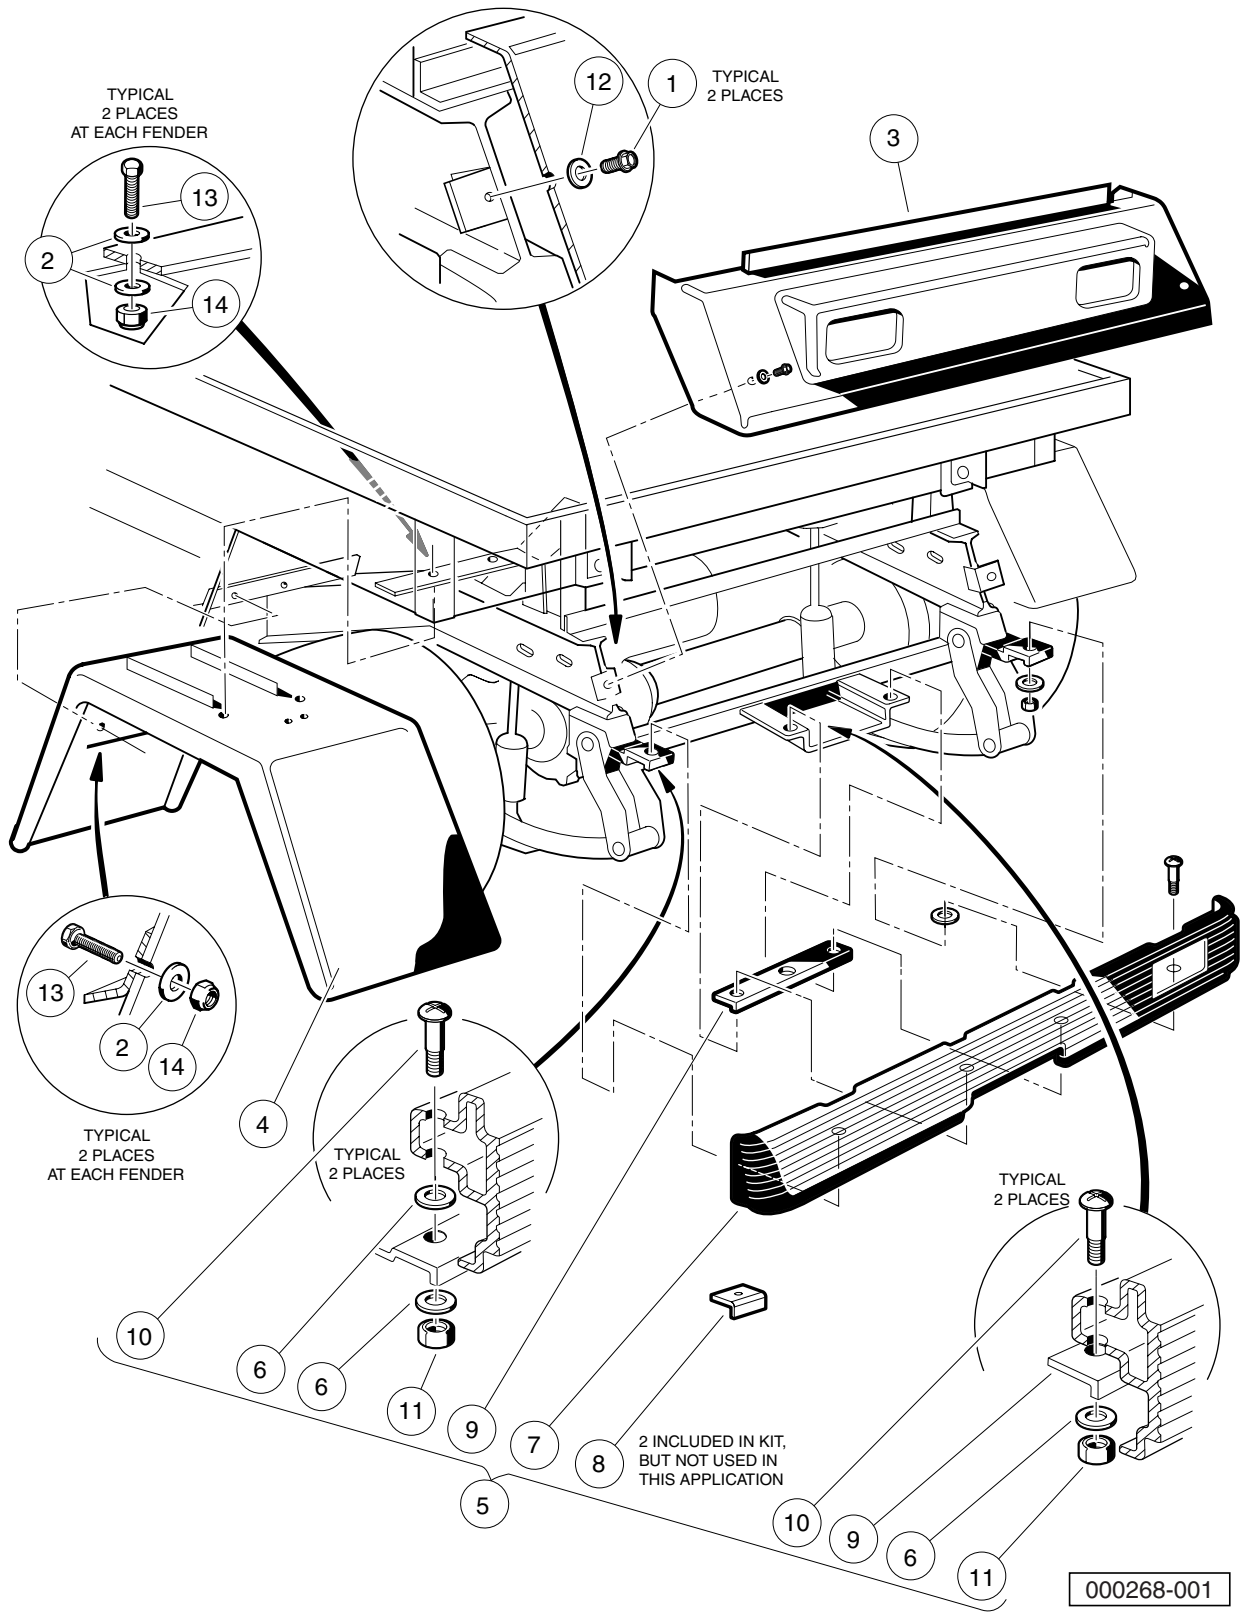

1
G
E

000268-001

REAR BODY TRIM

ITEM	PART NO.	DESCRIPTION	QTY
		1 2 3 4	
1	1012285	Screw, 1/4 X 0.625 Hex-Head	2
2	1014306	Washer, 1/4" Type B Flat	12
3	1015530	Tailskirt	1
4	1016679	Rear Fender	2
5	1017079	Kit, Rear Bumper (includes items 6 through 11)	1
6	1011697	Washer, 5/16 Flat	6
7	1016379	Bumper, Rear	1
8	1016874	Plate, Bumper Mounting, Short	2
9	1016875	Plate, Bumper Mounting, Long	1
10	1016876	Bolt, 3/8 Shoulder	4
11	7473	Locknut, 5/16-18 Nylon Insert	4
12	332	Washer, 1/4 Type A Narrow Flat	2
13	7847	Screw, 1/4-20 X 0.75 Hex-Head Cap	8
14	8233	Locknut, 1/4-20 Nylon Insert	8